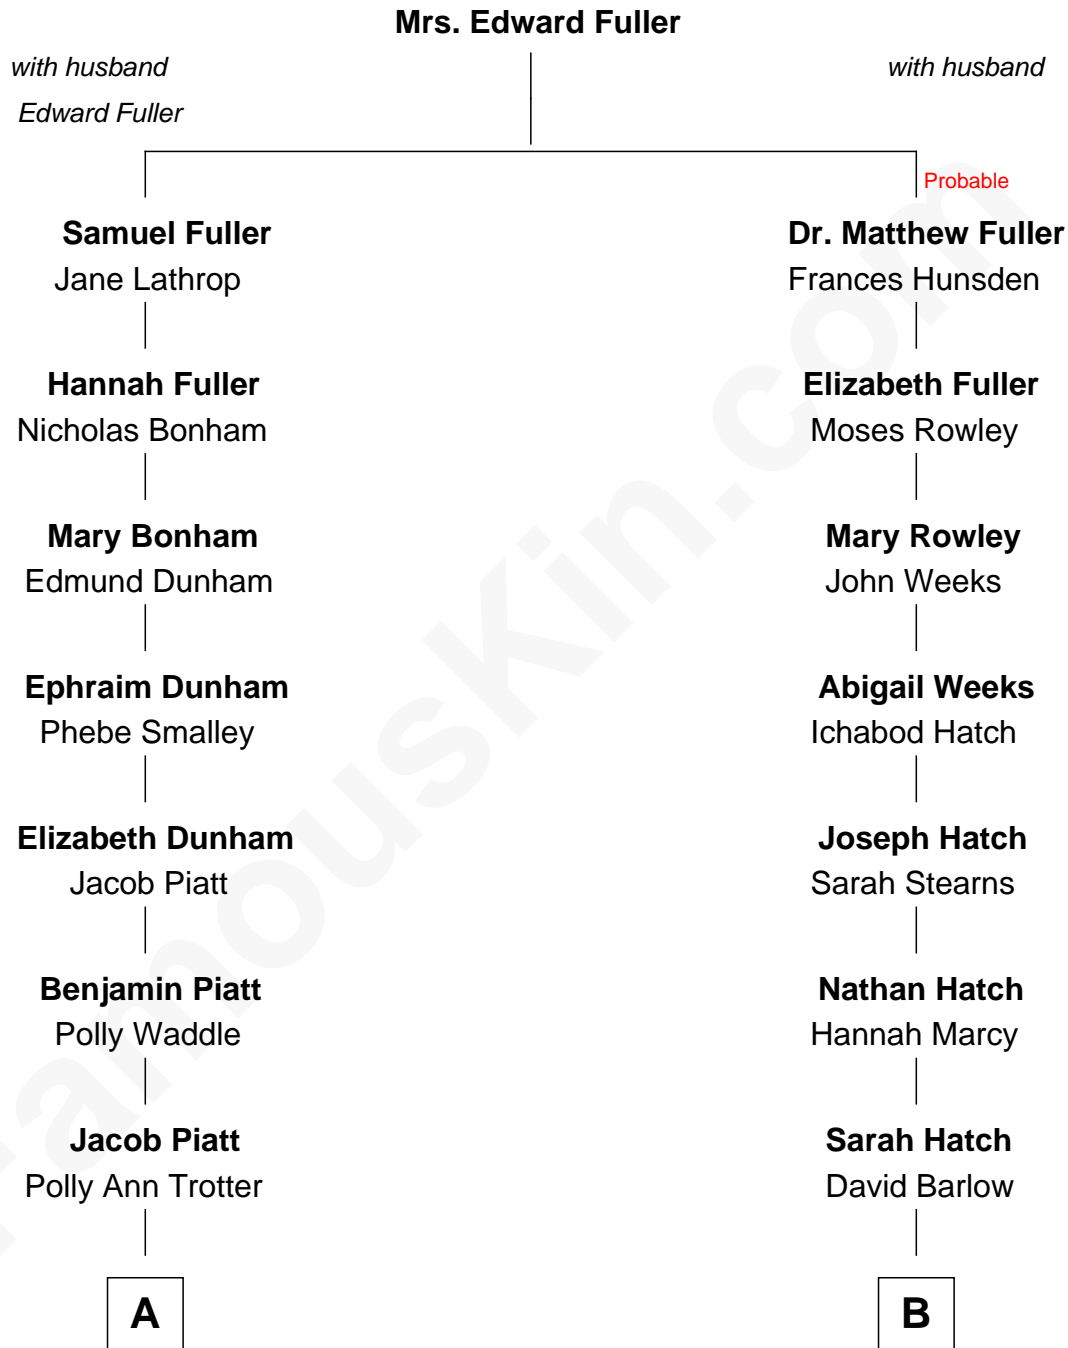

FamousKin.com

Relationship Chart of

Jim Edgar

38th Governor of Illinois

8th cousin 2 times removed of

Maj. Gen. Francis C. Barlow
Union Army - U.S. Civil War

A

Alice Eliza Piatt

John W. Black

Minnie Alice Black

James Rue Edgar

Cecil Edward Edgar

Elizabeth Moore

Jim Edgar

38th Governor of Illinois

B