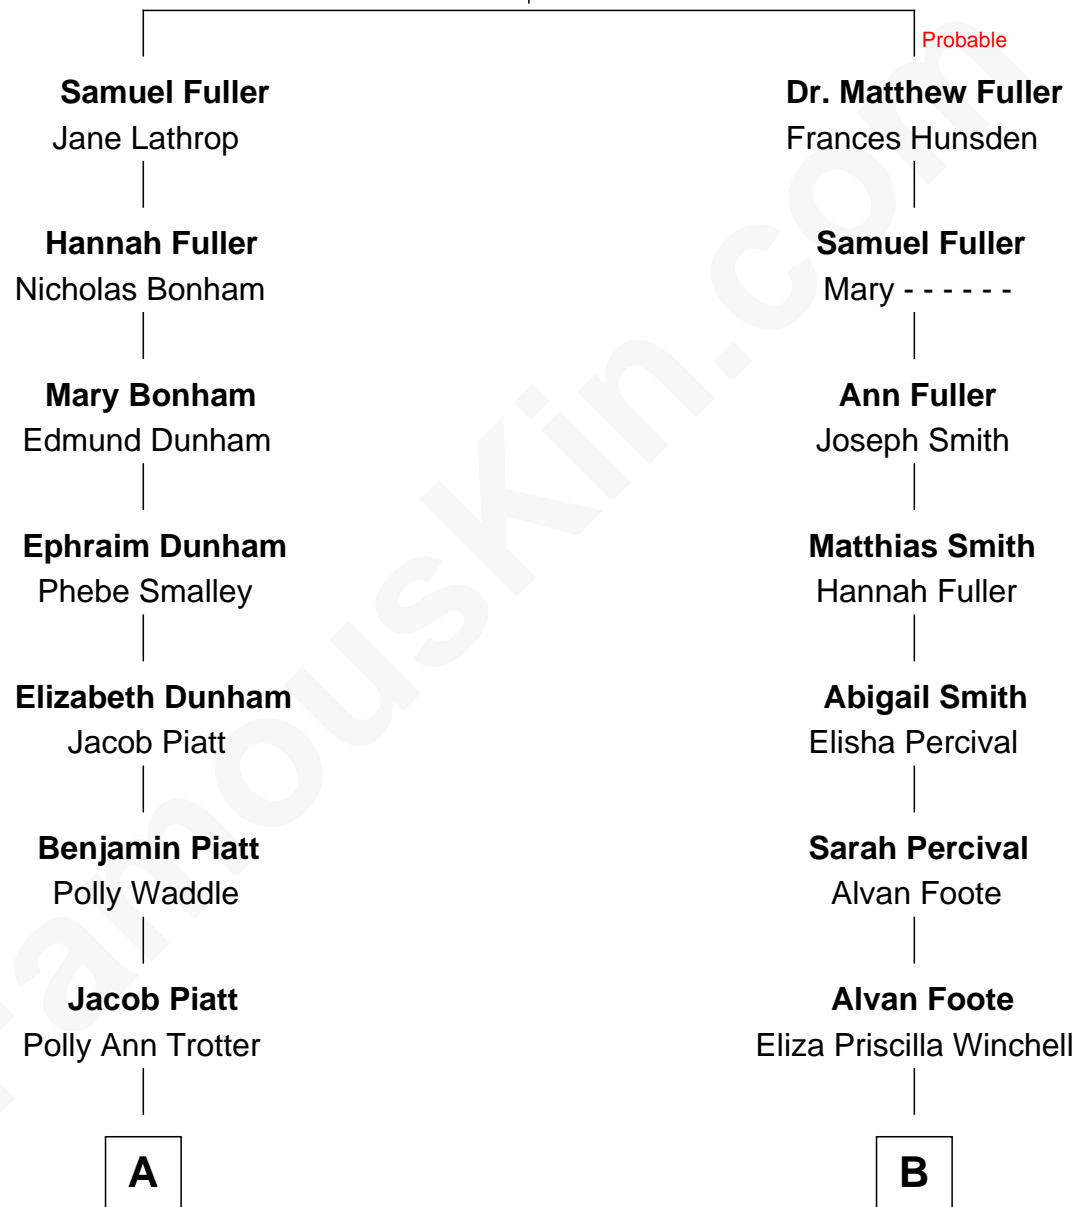

FamousKin.com Relationship Chart of

Jim Edgar

38th Governor of Illinois

10th cousin of

Richard Chamberlain

TV and Movie Actor

Mrs. Edward Fuller

*with husband
Edward Fuller*

with husband

A

Alice Eliza Piatt

John W. Black

Minnie Alice Black

James Rue Edgar

Cecil Edward Edgar

Elizabeth Moore

Jim Edgar

38th Governor of Illinois

B

Julia Sophia Foote

Fordyce Roper

Carolyn Derby Roper

Dr. August Wilhelm von Benzon

Elsa Winnifred von Benzon