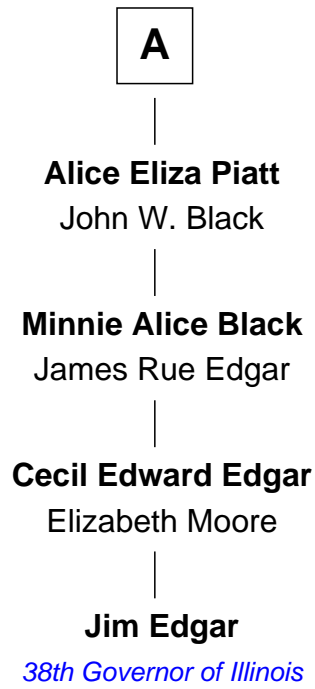

FamousKin.com Relationship Chart of

Jim Edgar

38th Governor of Illinois

9th Great-grandson of

Mrs. Edward Fuller

(c1585 - 1620/1) Mayflower passenger 1620

MAYFLOWER

Mrs. Edward Fuller

Edward Fuller

Samuel Fuller

Jane Lathrop

Hannah Fuller

Nicholas Bonham

Mary Bonham

Edmund Dunham

Ephraim Dunham

Phebe Smalley

Elizabeth Dunham

Jacob Piatt

Benjamin Piatt

Polly Waddle

Jacob Piatt

Polly Ann Trotter

A