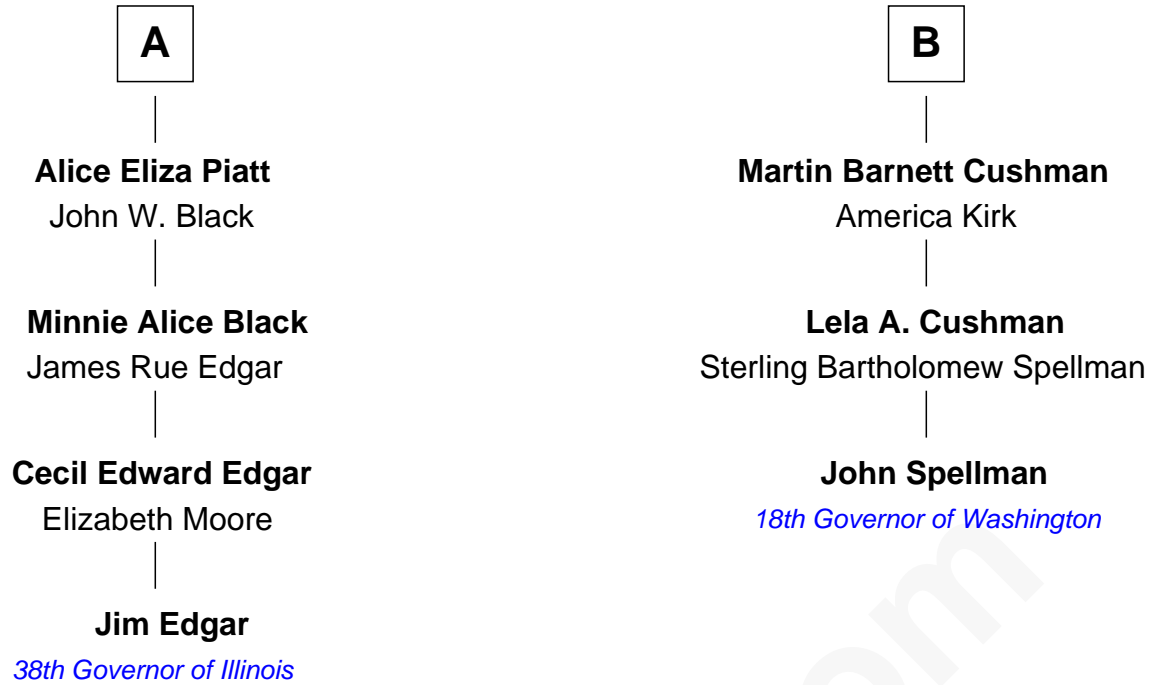

FamousKin.com Relationship Chart of

Jim Edgar

38th Governor of Illinois

9th cousin 1 time removed of

John Spellman

18th Governor of Washington

FamousKin.com