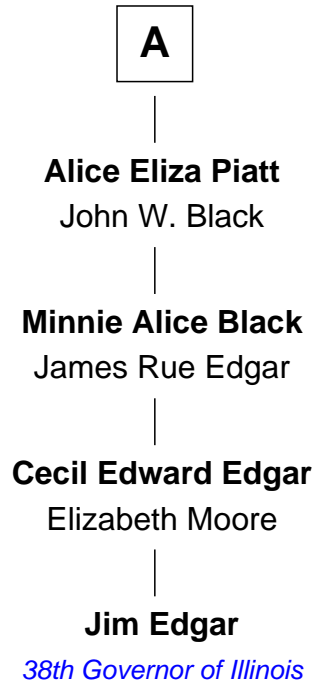

FamousKin.com Relationship Chart of

Jim Edgar

38th Governor of Illinois

9th Great-grandson of

Edward Fuller

(c1575 - 1620/1) Mayflower passenger 1620

MAYFLOWER

Edward Fuller
Mrs. Edward Fuller

Samuel Fuller
Jane Lathrop

Hannah Fuller
Nicholas Bonham

Mary Bonham
Edmund Dunham

Ephraim Dunham
Phebe Smalley

Elizabeth Dunham
Jacob Piatt

Benjamin Piatt
Polly Waddle

Jacob Piatt
Polly Ann Trotter

A