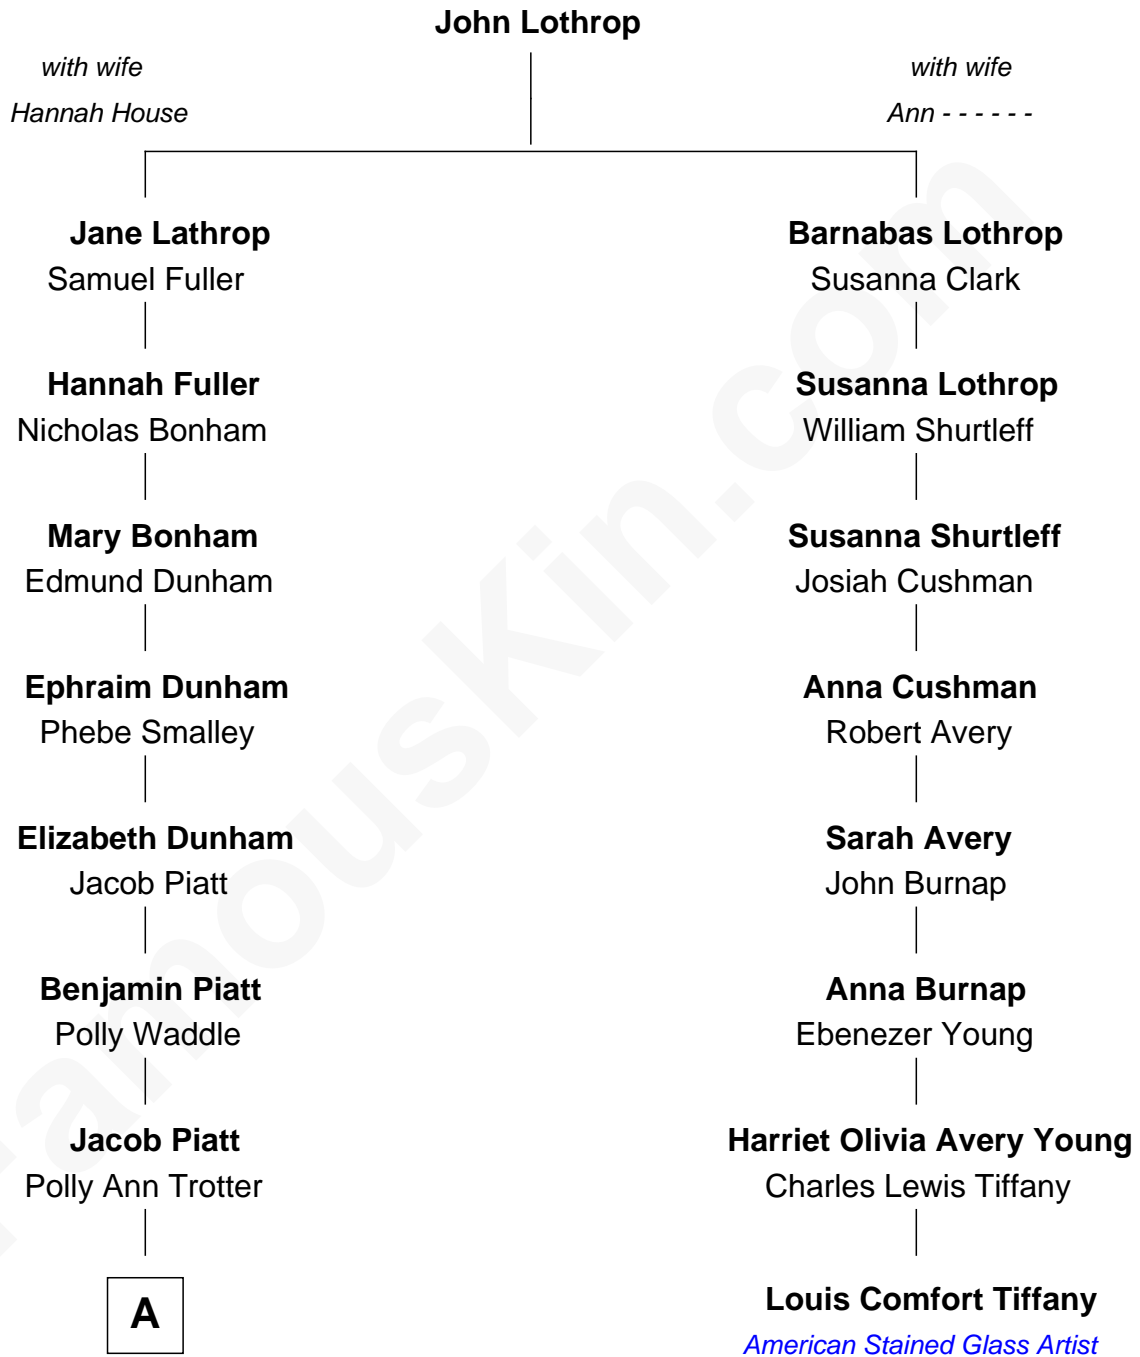

FamousKin.com Relationship Chart of

Jim Edgar

38th Governor of Illinois

7th cousin 3 times removed of

Louis Comfort Tiffany

American Stained Glass Artist

A

—
Alice Eliza Piatt

John W. Black

—
Minnie Alice Black

James Rue Edgar

—
Cecil Edward Edgar

Elizabeth Moore

—
Jim Edgar

38th Governor of Illinois

FamousKin.com