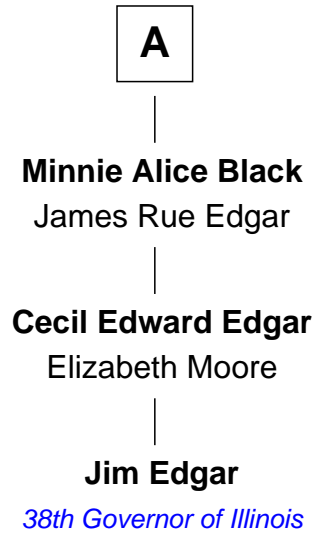

FamousKin.com Relationship Chart of

Jim Edgar

38th Governor of Illinois

8th Great-grandson of

John Dunham

(c1589 - 1668/9) Great Migration Immigrant 1632

John Dunham

Abigail Barlow

Benjamin Piatt

Polly Waddle

Jacob Piatt

Polly Ann Trotter

Alice Eliza Piatt

John W. Black

A

FamousKin.com