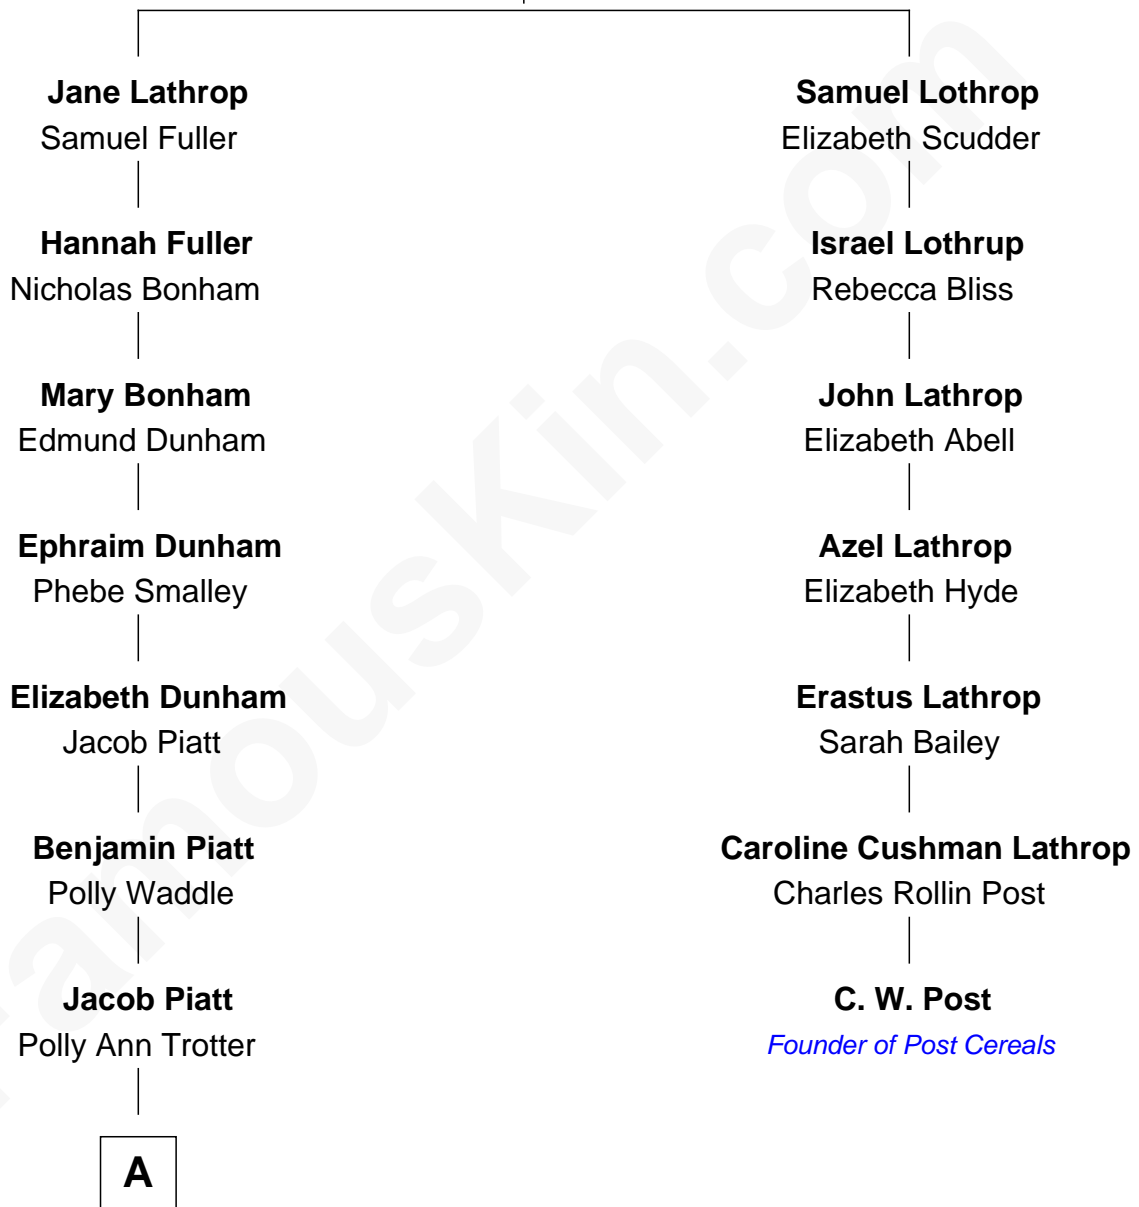

FamousKin.com Relationship Chart of

Jim Edgar

38th Governor of Illinois

6th cousin 4 times removed of

C. W. Post

Founder of Post Cereals

John Lothrop
Hannah House

A

—
Alice Eliza Piatt

John W. Black

—
Minnie Alice Black

James Rue Edgar

—
Cecil Edward Edgar

Elizabeth Moore

—
Jim Edgar

38th Governor of Illinois