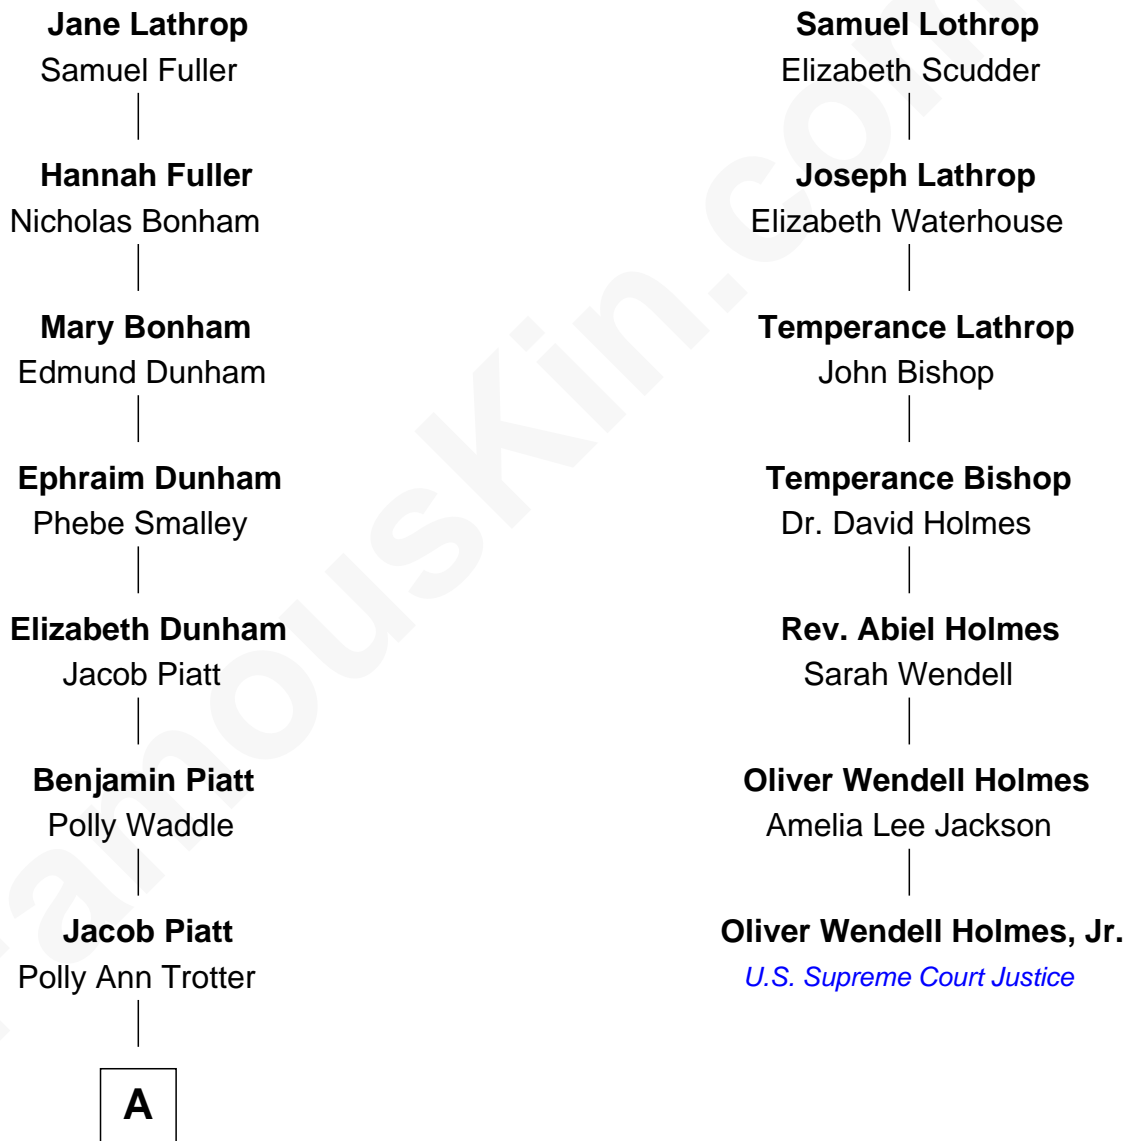

FamousKin.com Relationship Chart of

Jim Edgar

38th Governor of Illinois

6th cousin 4 times removed of

Oliver Wendell Holmes, Jr.

U.S. Supreme Court Justice

John Lothrop
Hannah House

A

—
Alice Eliza Piatt

John W. Black

—
Minnie Alice Black

James Rue Edgar

—
Cecil Edward Edgar

Elizabeth Moore

—
Jim Edgar

38th Governor of Illinois

FamousKin.com