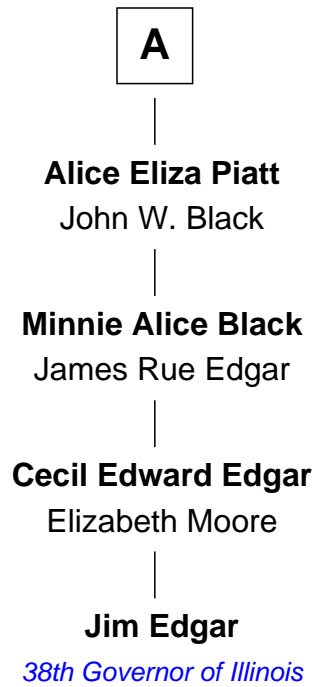

FamousKin.com Relationship Chart of

Jim Edgar

38th Governor of Illinois

9th Great-grandson of

John Lothrop

(c1584 - 1653) Griffin passenger 1634

John Lothrop

Hannah House

Jane Lathrop

Samuel Fuller

Hannah Fuller

Nicholas Bonham

Mary Bonham

Edmund Dunham

Ephraim Dunham

Phebe Smalley

Elizabeth Dunham

Jacob Piatt

Benjamin Piatt

Polly Waddle

Jacob Piatt

Polly Ann Trotter

A

FamousKin.com