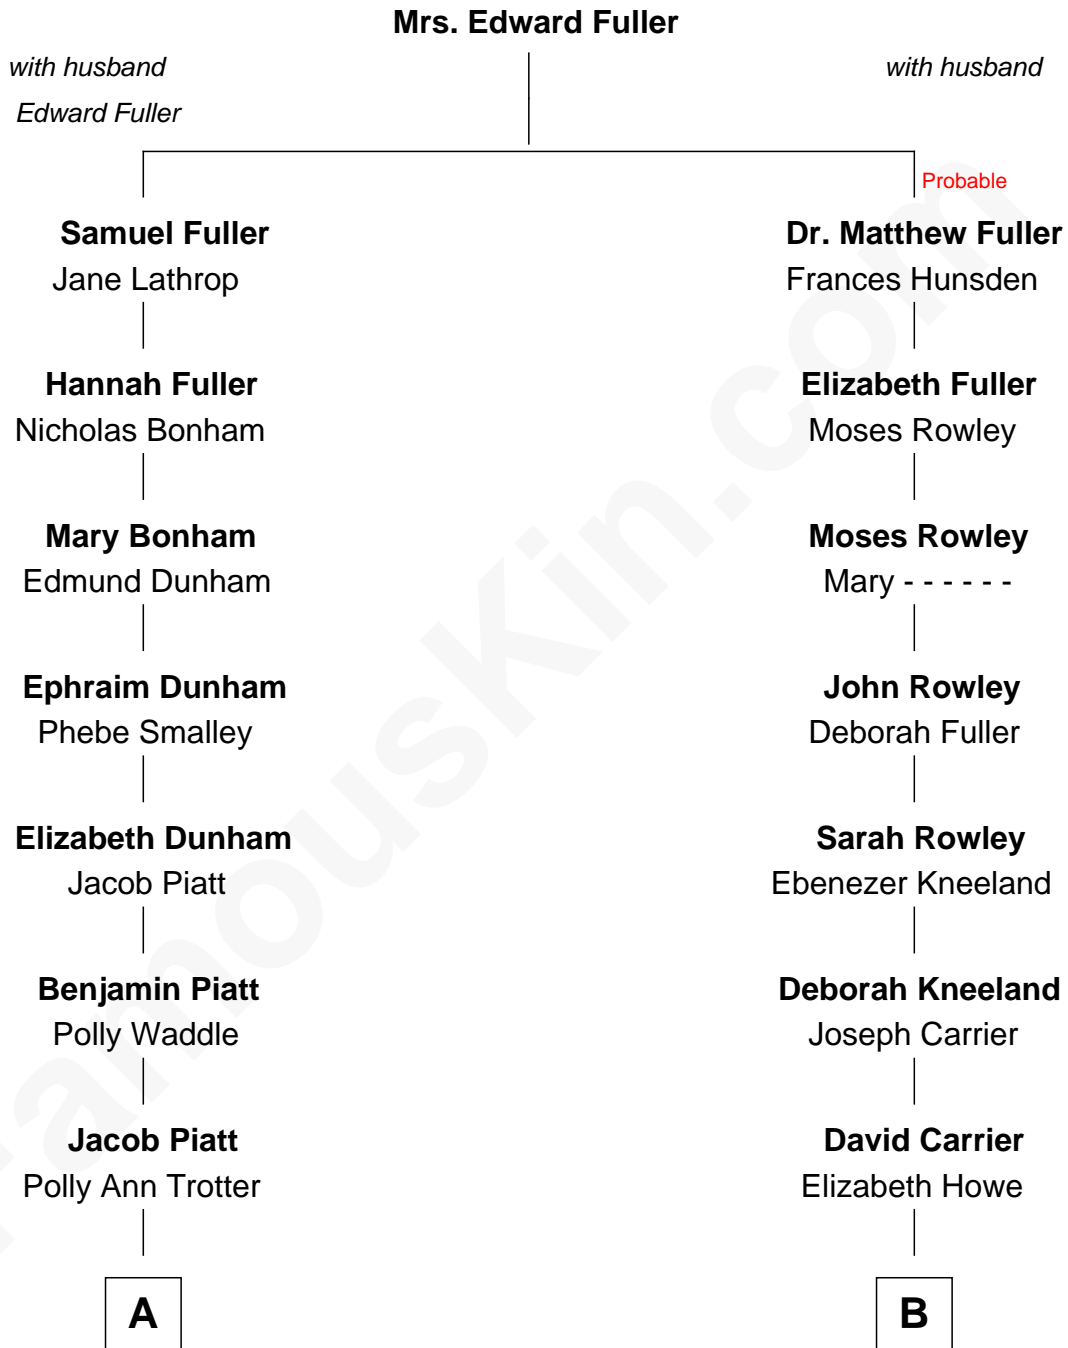

FamousKin.com Relationship Chart of

Jim Edgar

38th Governor of Illinois

9th cousin 1 time removed of

Willis Carrier

Inventor of Air Conditioning

A

Alice Eliza Piatt

John W. Black

Minnie Alice Black

James Rue Edgar

Cecil Edward Edgar

Elizabeth Moore

Jim Edgar

38th Governor of Illinois

B