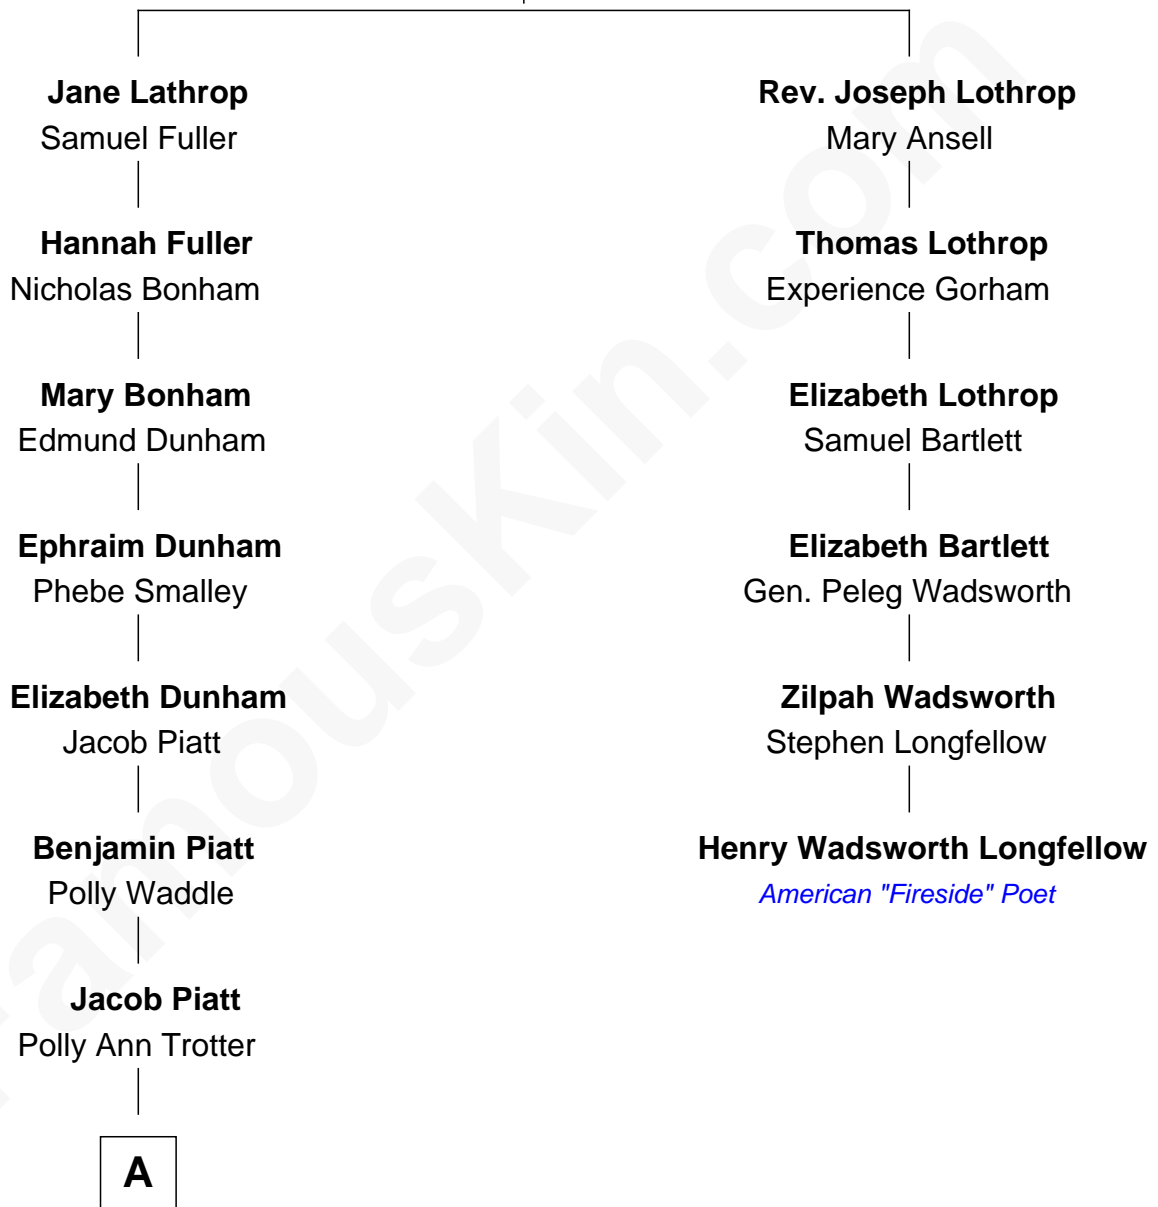

# FamousKin.com Relationship Chart of

**Jim Edgar**

*38th Governor of Illinois*

5th cousin 5 times removed of

**Henry Wadsworth Longfellow**

*American "Fireside" Poet*

**John Lothrop**  
Hannah House

**A**

—  
**Alice Eliza Piatt**

John W. Black

—  
**Minnie Alice Black**

James Rue Edgar

—  
**Cecil Edward Edgar**

Elizabeth Moore

—  
**Jim Edgar**

*38th Governor of Illinois*