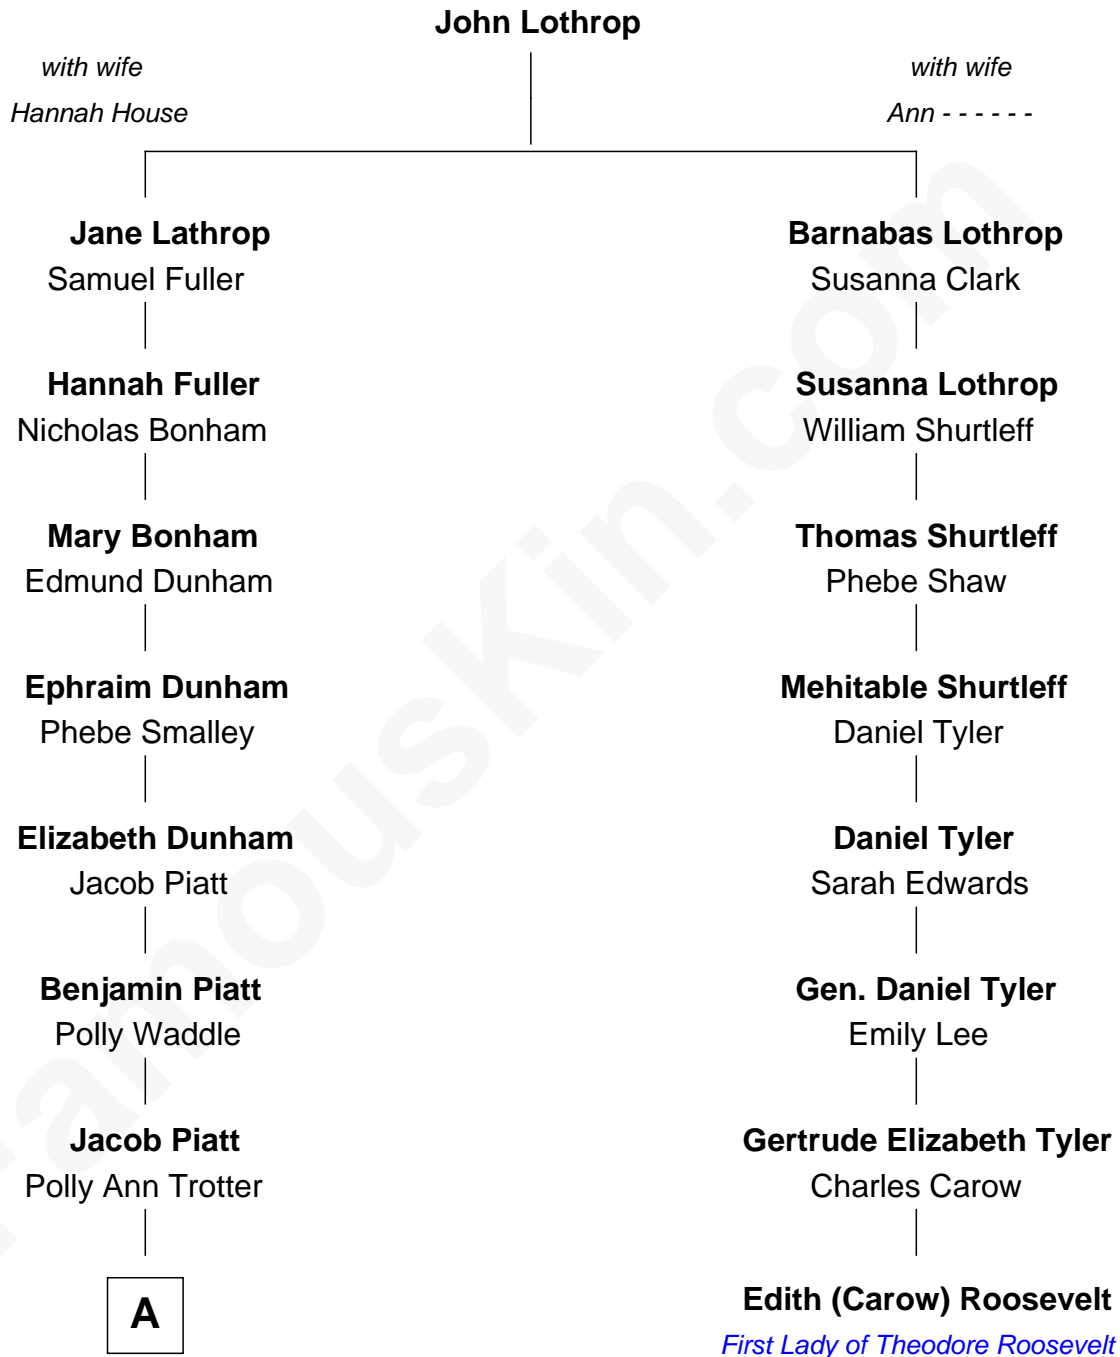

FamousKin.com Relationship Chart of

Jim Edgar

38th Governor of Illinois

7th cousin 3 times removed of

Edith (Carow) Roosevelt

First Lady of President Theodore Roosevelt

A

—
Alice Eliza Piatt

John W. Black

—
Minnie Alice Black

James Rue Edgar

—
Cecil Edward Edgar

Elizabeth Moore

—
Jim Edgar

38th Governor of Illinois

FamousKin.com