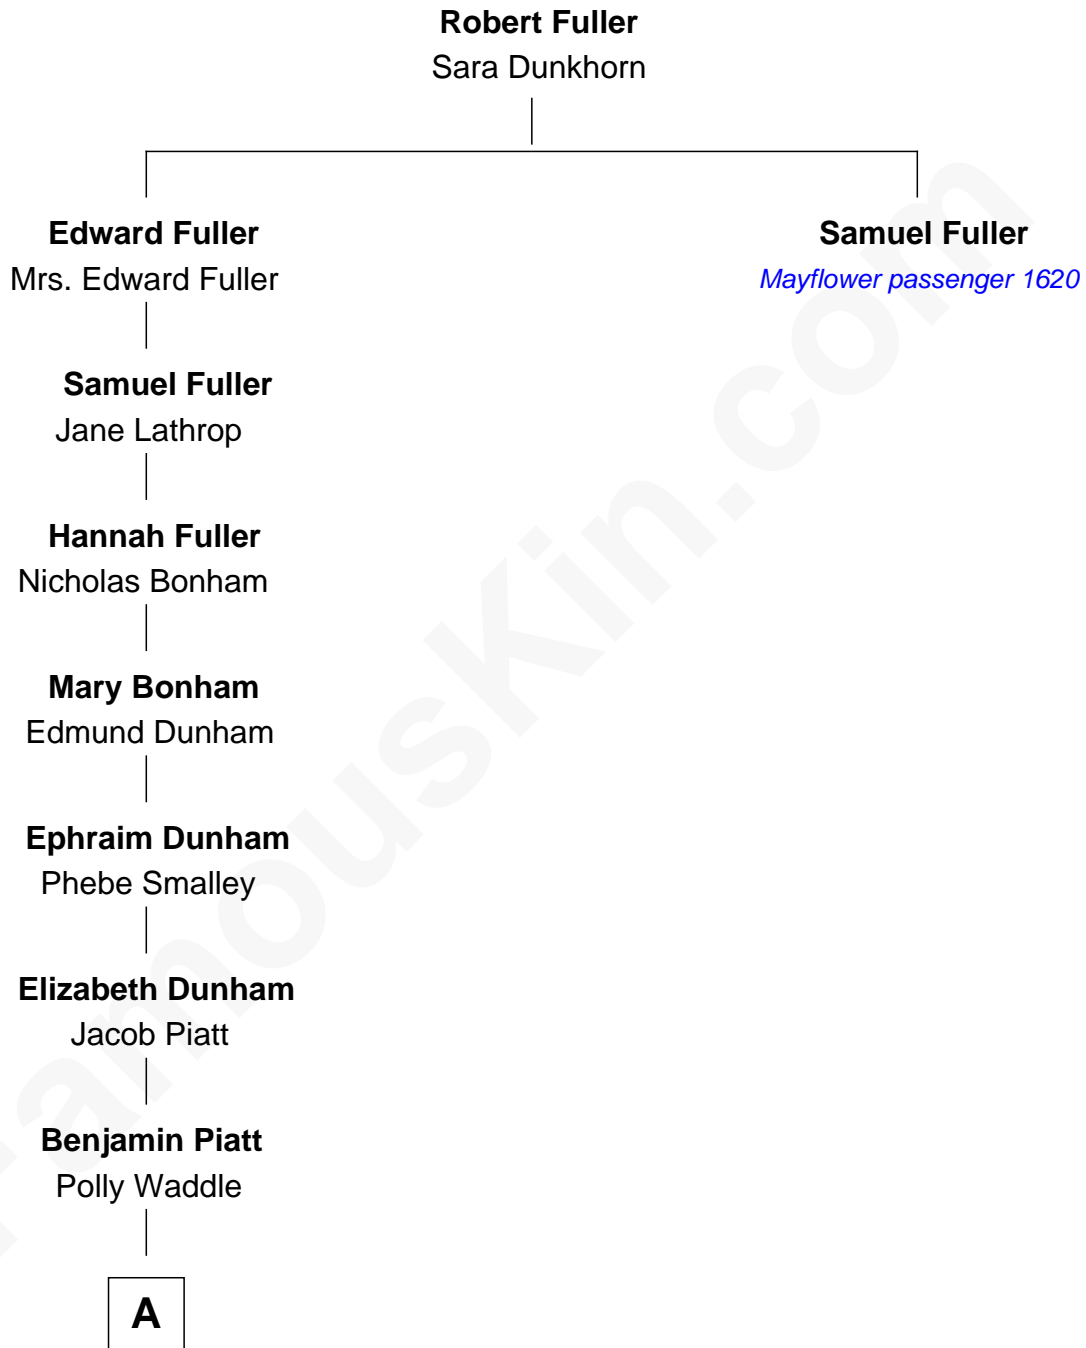

FamousKin.com Relationship Chart of

Jim Edgar

38th Governor of Illinois

9th great-grandnephew of

Samuel Fuller

(c1580 - 1633) Mayflower passenger 1620

MAYFLOWER

A

—
Jacob Piatt

Polly Ann Trotter

—
Alice Eliza Piatt

John W. Black

—
Minnie Alice Black

James Rue Edgar

—
Cecil Edward Edgar

Elizabeth Moore