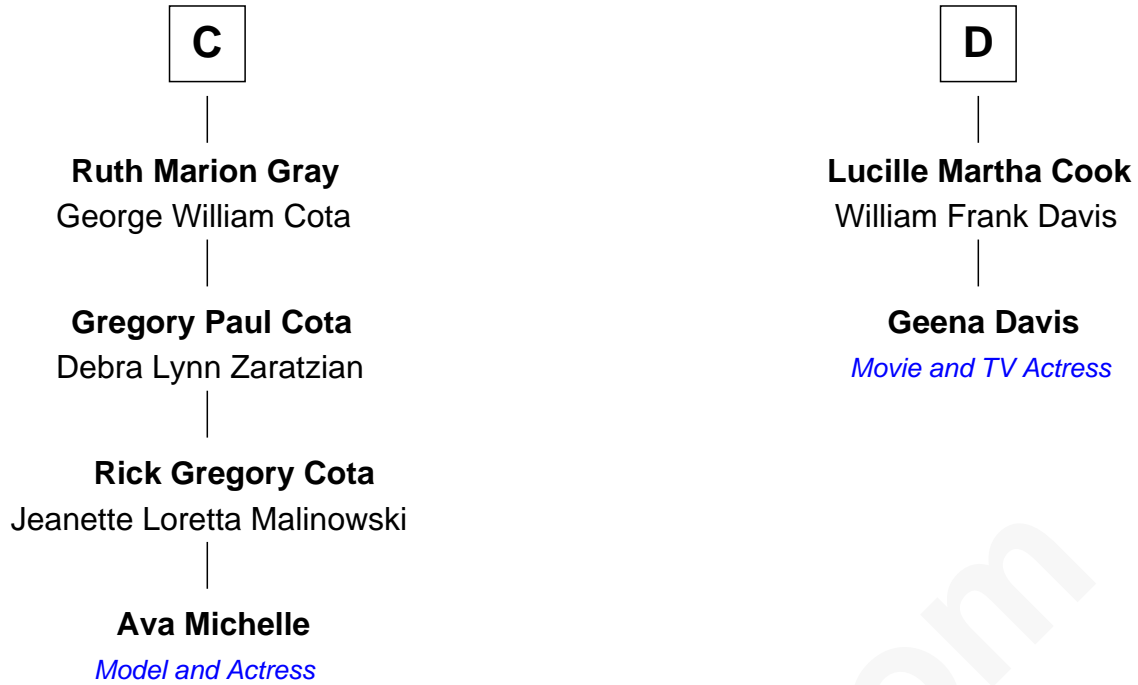

# FamousKin.com Relationship Chart of

**Ava Michelle**

*Model and Actress*

18th cousin 2 times removed of

**Geena Davis**

*Movie and TV Actress*

**Elizabeth Fitzalan**

*with husband*  
Sir Robert Goushill

*with husband*  
Sir Thomas Mowbray

**Elizabeth Goushill**  
Sir Robert Wingfield

**Isabel Mowbray**  
Sir James Berkeley

**Elizabeth Wingfield**  
Sir William Brandon

**Maurice Berkeley**  
Isabel Mead

**Eleanor Brandon**  
John Glemham

**Anne Berkeley**  
Sir William Dennis

**Anne Glemham**  
Henry Palgrave

**Isabel Dennis**  
Sir John Berkeley

**Thomas Palgrave**  
Alice Gunton

**Elizabeth Berkeley**  
Henry Lygon

**Rev. Edward Palgrave**  
-----

**Elizabeth Lygon**  
Edward Bassett

**Dr. Richard Palgrave**  
Anna -----

**Jane Bassett**  
John Deighton

**A**

**B**

FamousKin.com