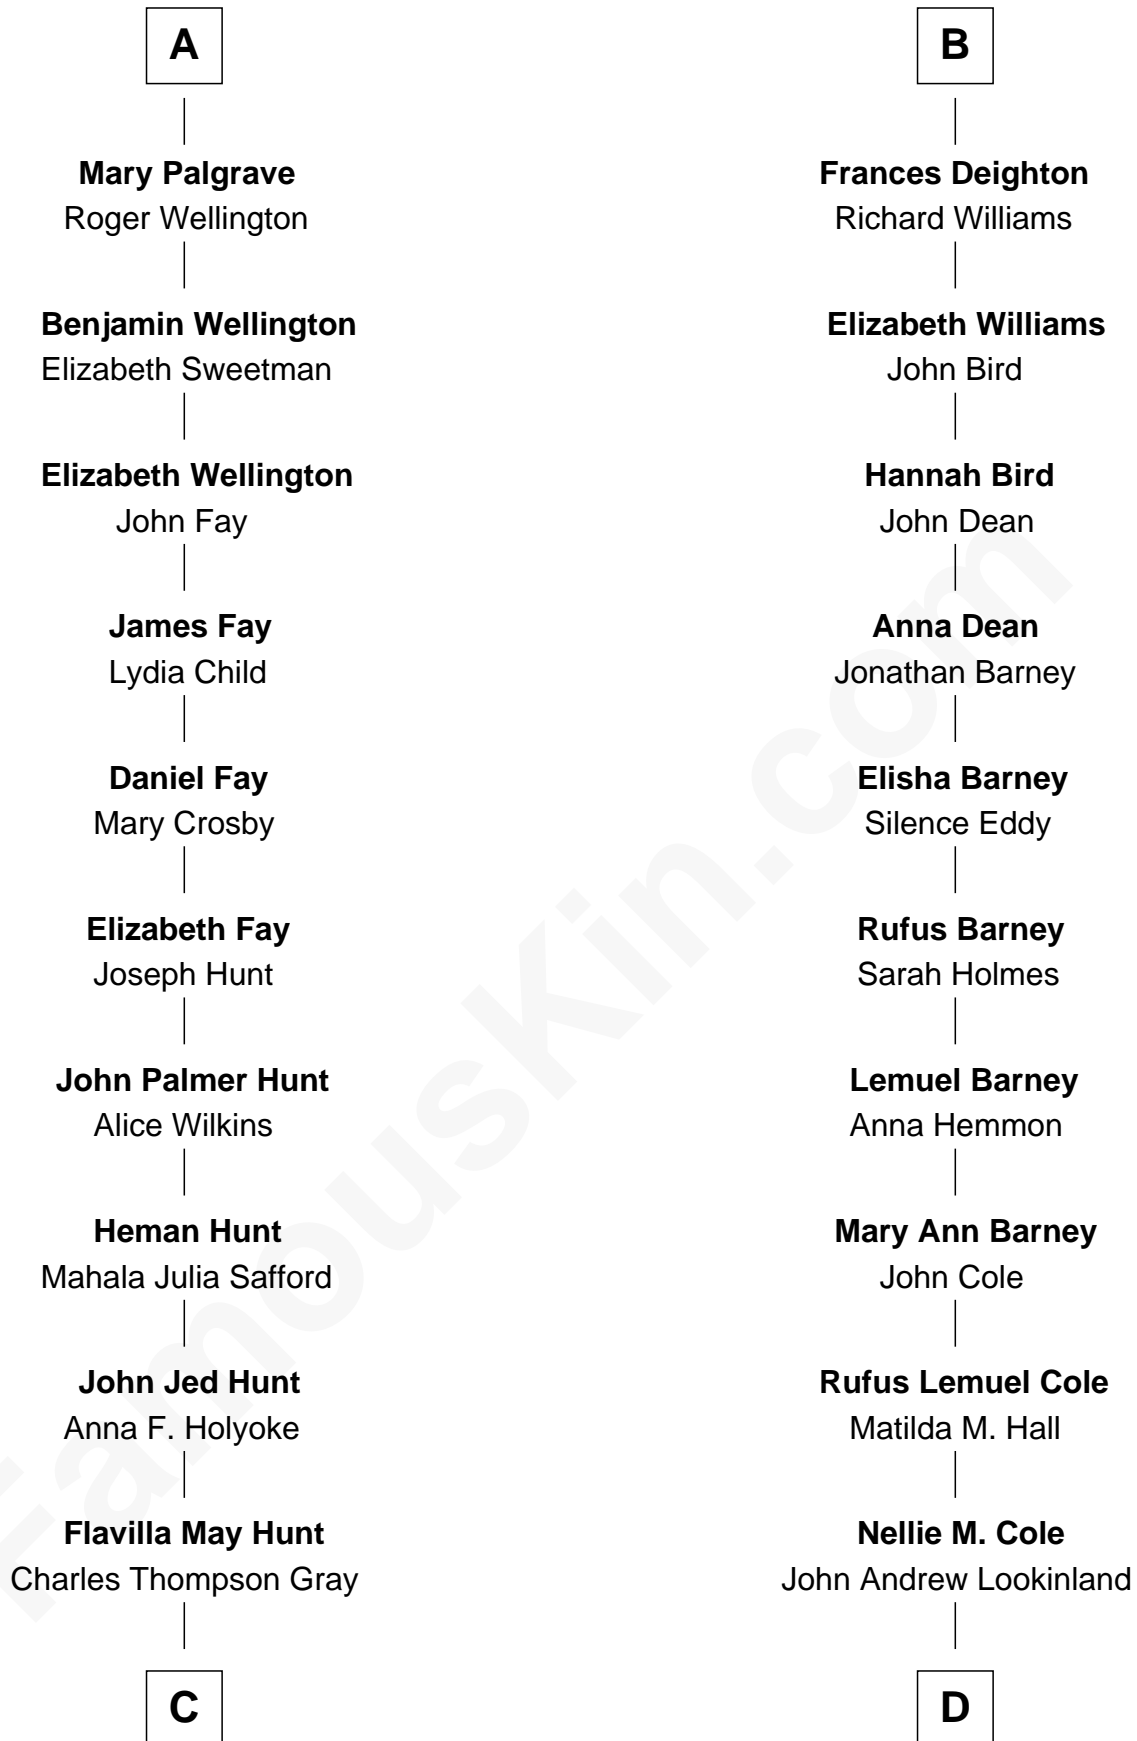

# FamousKin.com Relationship Chart of

**Ava Michelle**

*Model and Actress*

19th cousin 1 time removed of

**Michael Lookinland**

*TV Actor*

**Elizabeth Fitzalan**

*with husband*  
Sir Robert Goushill

*with husband*  
Sir Thomas Mowbray

**Elizabeth Goushill**  
Sir Robert Wingfield

**Isabel Mowbray**  
Sir James Berkeley

**Elizabeth Wingfield**  
Sir William Brandon

**Maurice Berkeley**  
Isabel Mead

**Eleanor Brandon**  
John Glemham

**Anne Berkeley**  
Sir William Dennis

**Anne Glemham**  
Henry Palgrave

**Isabel Dennis**  
Sir John Berkeley

**Thomas Palgrave**  
Alice Gunton

**Elizabeth Berkeley**  
Henry Lygon

**Rev. Edward Palgrave**  
-----

**Elizabeth Lygon**  
Edward Bassett

**Dr. Richard Palgrave**  
Anna -----

**Jane Bassett**  
John Deighton

**A**

**B**

FamousKin.com