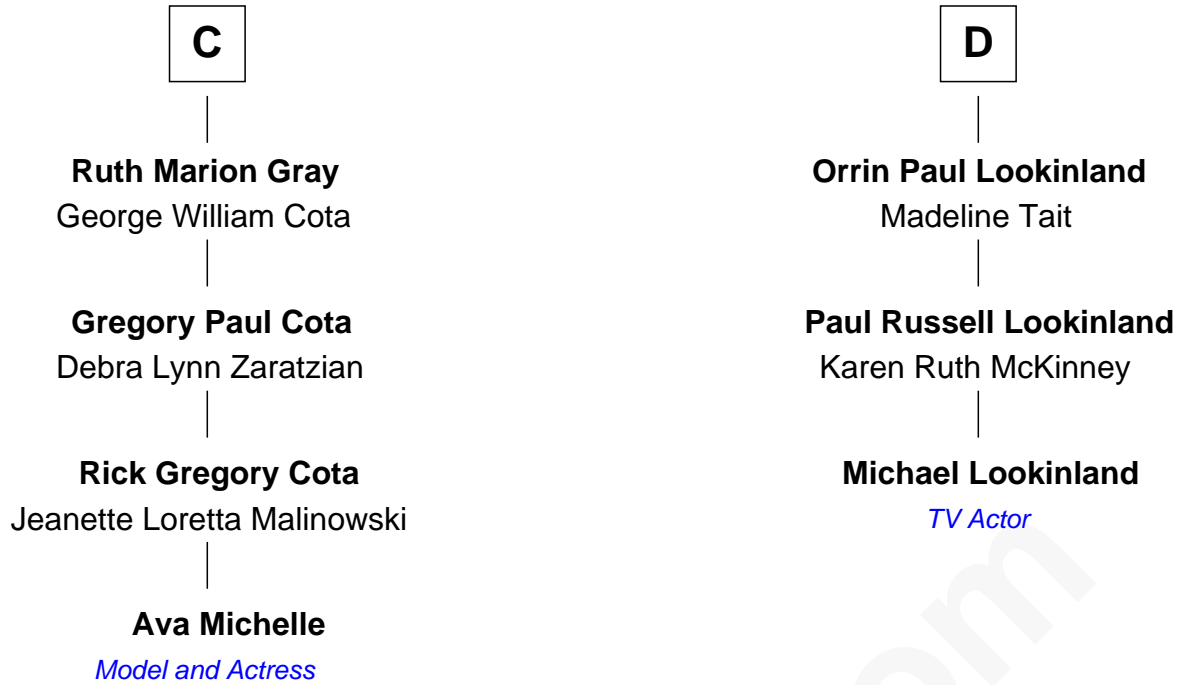

# FamousKin.com Relationship Chart of

**Ava Michelle**

*Model and Actress*

19th cousin 1 time removed of

**Michael Lookinland**

*TV Actor*

**Elizabeth Fitzalan**

*with husband*  
Sir Robert Goushill

*with husband*  
Sir Thomas Mowbray

**Elizabeth Goushill**  
Sir Robert Wingfield

**Isabel Mowbray**  
Sir James Berkeley

**Elizabeth Wingfield**  
Sir William Brandon

**Maurice Berkeley**  
Isabel Mead

**Eleanor Brandon**  
John Glemham

**Anne Berkeley**  
Sir William Dennis

**Anne Glemham**  
Henry Palgrave

**Isabel Dennis**  
Sir John Berkeley

**Thomas Palgrave**  
Alice Gunton

**Elizabeth Berkeley**  
Henry Lygon

**Rev. Edward Palgrave**  
-----

**Elizabeth Lygon**  
Edward Bassett

**Dr. Richard Palgrave**  
Anna -----

**Jane Bassett**  
John Deighton

**A**

**B**

FamousKin.com