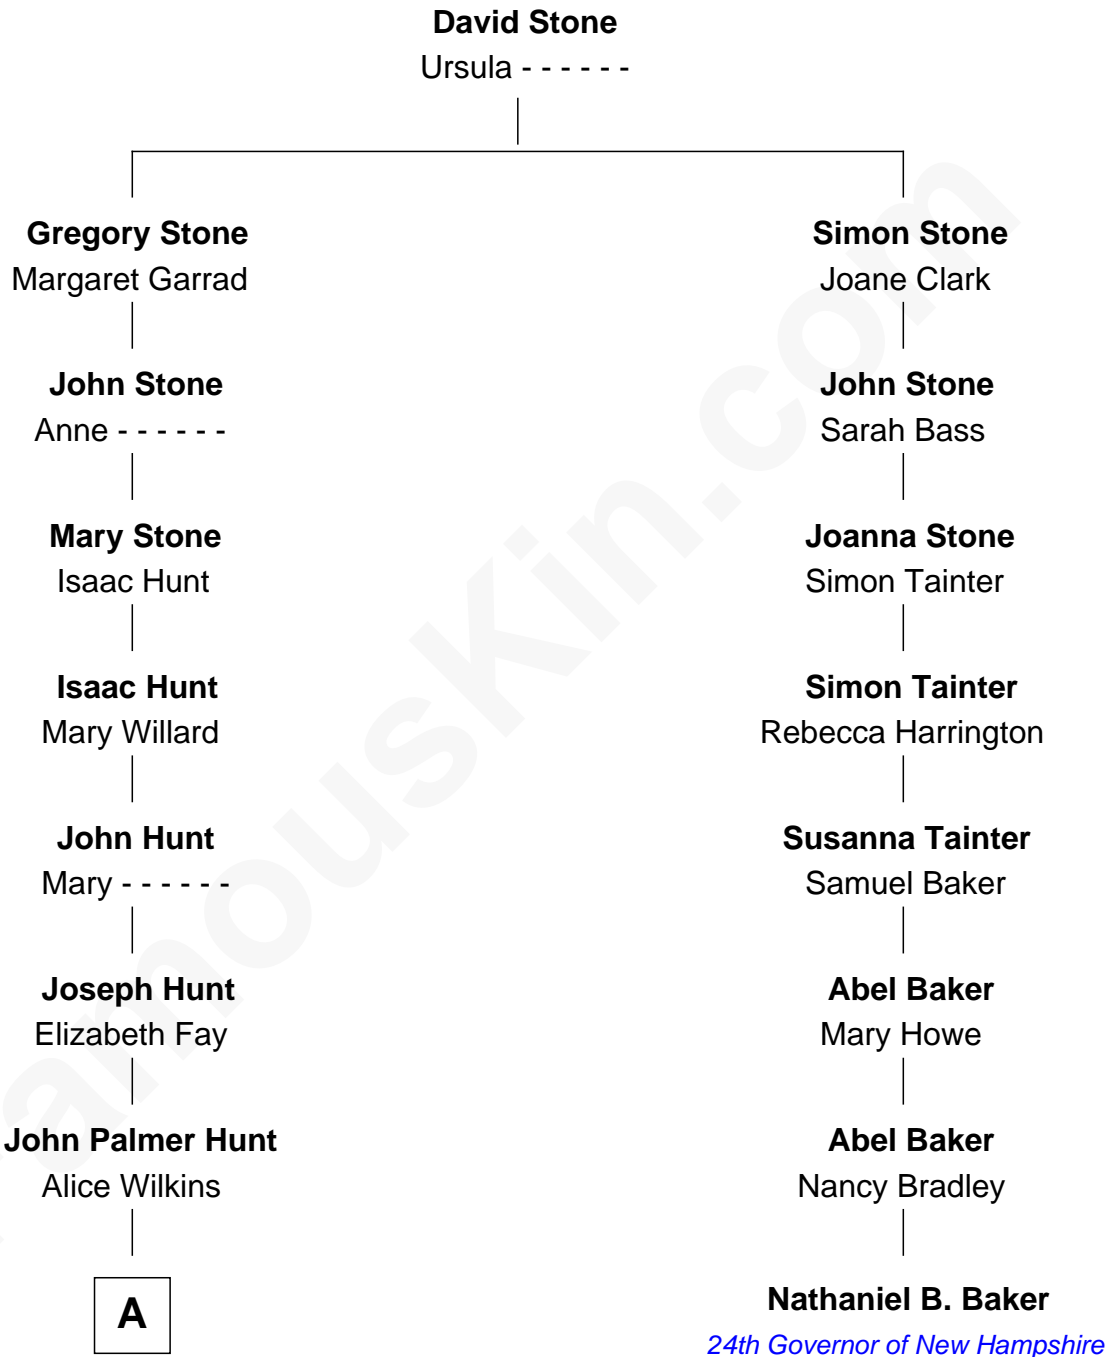

FamousKin.com Relationship Chart of

Ava Michelle

Model and Actress

7th cousin 6 times removed of

Nathaniel B. Baker

24th Governor of New Hampshire

A

—
Heman Hunt

Mahala Julia Safford

—
John Jed Hunt

Anna F. Holyoke

—
Flavilla May Hunt

Charles Thompson Gray

—
Ruth Marion Gray

George William Cota

—
Gregory Paul Cota

Debra Lynn Zaratzian

—
Rick Gregory Cota

Jeanette Loretta Malinowski

—
Ava Michelle

Model and Actress

FamousKin.com