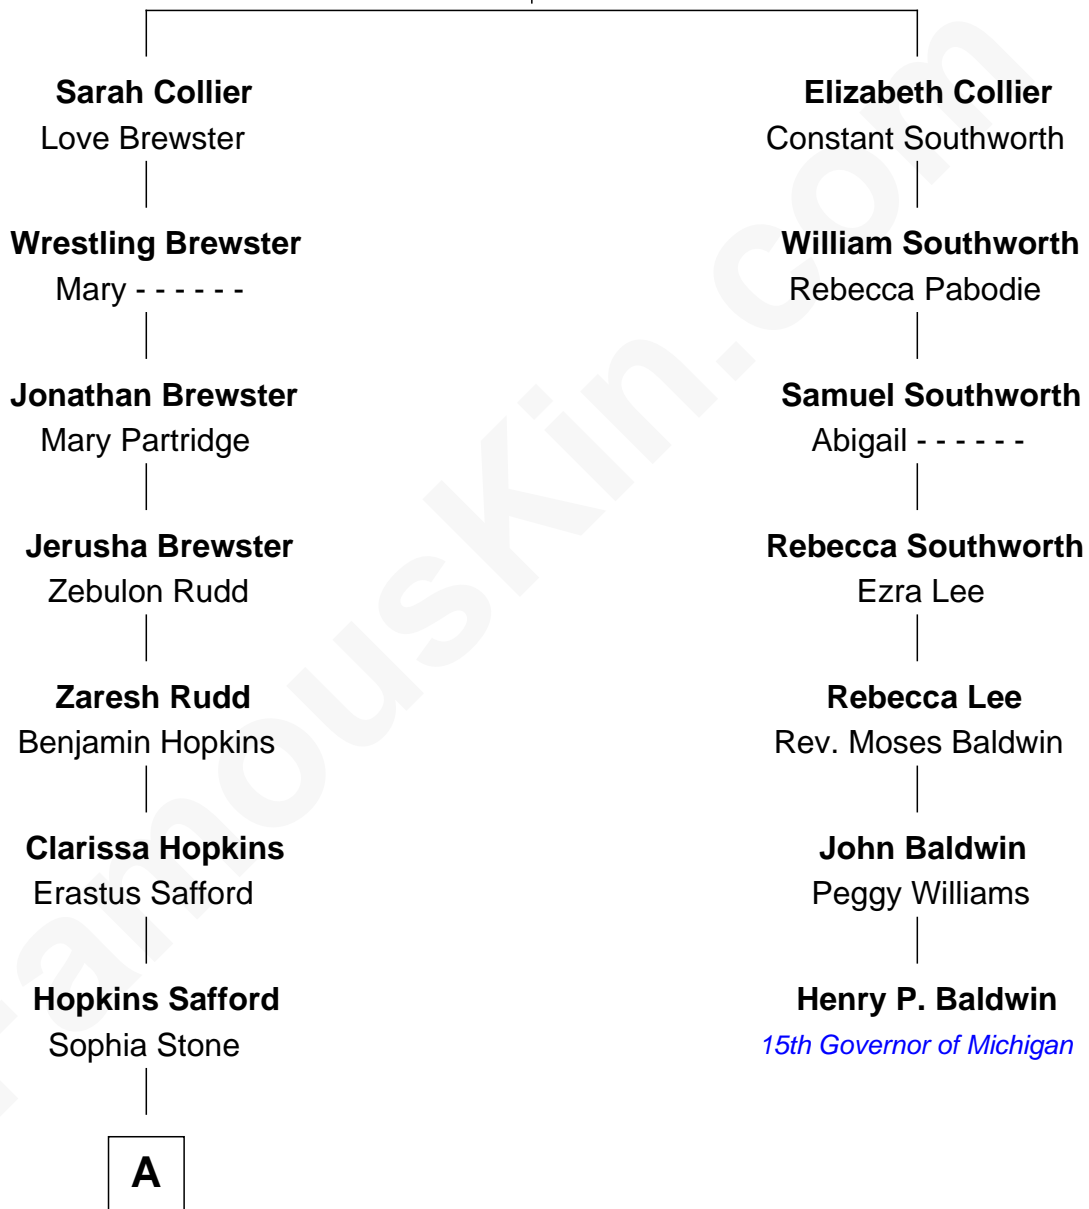

FamousKin.com Relationship Chart of

Ava Michelle

Model and Actress

6th cousin 7 times removed of

Henry P. Baldwin

15th Governor of Michigan

William Collier

Jane Gates

A

—
Mahala Julia Safford

Heman Hunt

—
John Jed Hunt

Anna F. Holyoke

—
Flavilla May Hunt

Charles Thompson Gray

—
Ruth Marion Gray

George William Cota

—
Gregory Paul Cota

Debra Lynn Zaratzian

—
Rick Gregory Cota

Jeanette Loretta Malinowski

—
Ava Michelle

Model and Actress