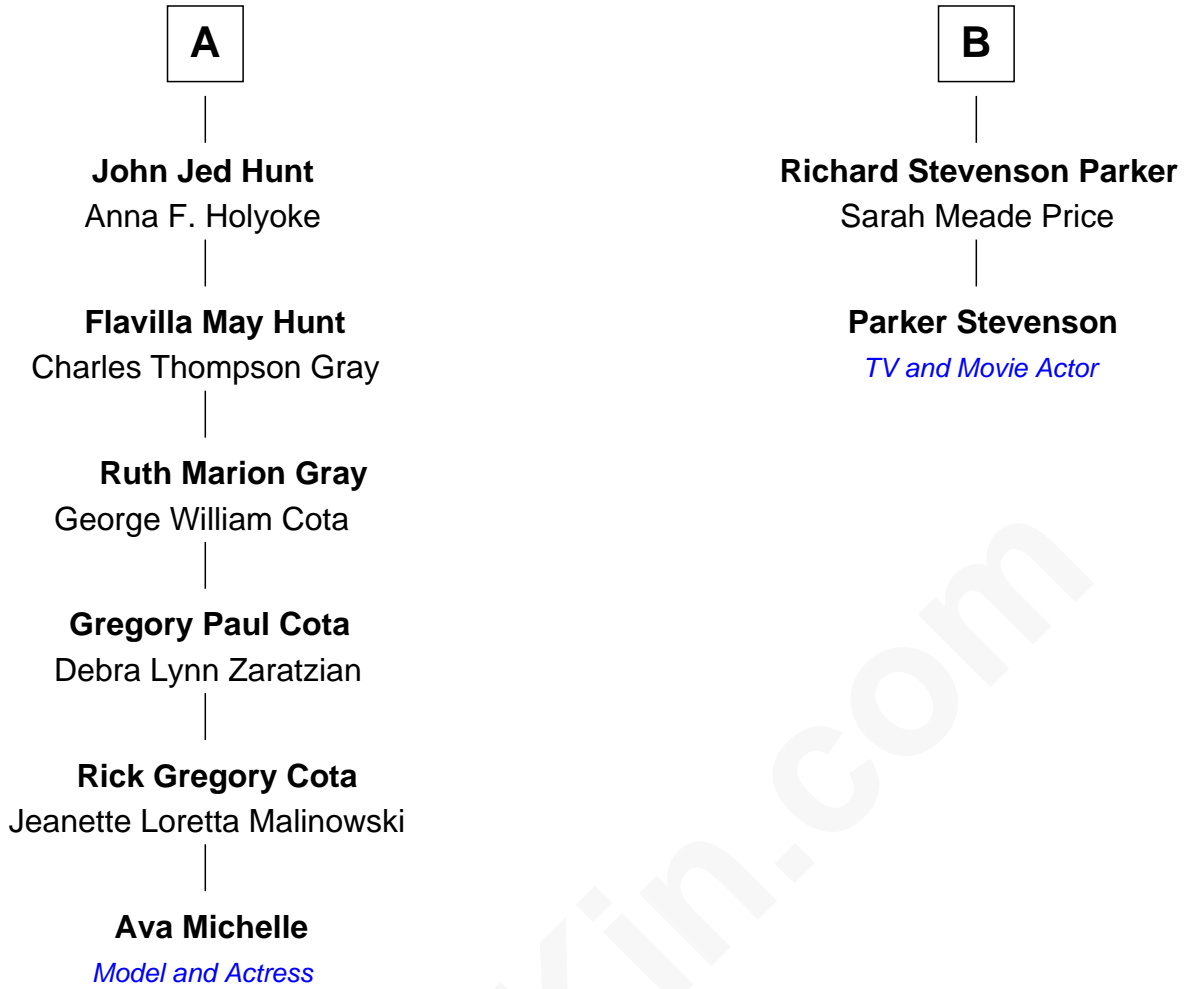

FamousKin.com Relationship Chart of

Ava Michelle

Model and Actress

8th cousin 4 times removed of

Parker Stevenson

TV and Movie Actor

Samuel Seabury

Patience Kemp

Hannah Seabury

John Partridge

Mary Partridge

Jonathan Brewster

Jerusha Brewster

Zebulon Rudd

Zaresh Rudd

Benjamin Hopkins

Elizabeth Alden

Rev. Samuel Seabury

Abigail Mumford

Samuel Seabury

Mary Hicks

Rev. Charles Seabury

Ann Saltonstall

Rev. Samuel Seabury

Hannah Amelia Jones

Mary Seabury

Rev. Henry Ainsworth Parker

Henry Seabury Parker

Marion Stevenson

B

FamousKin.com