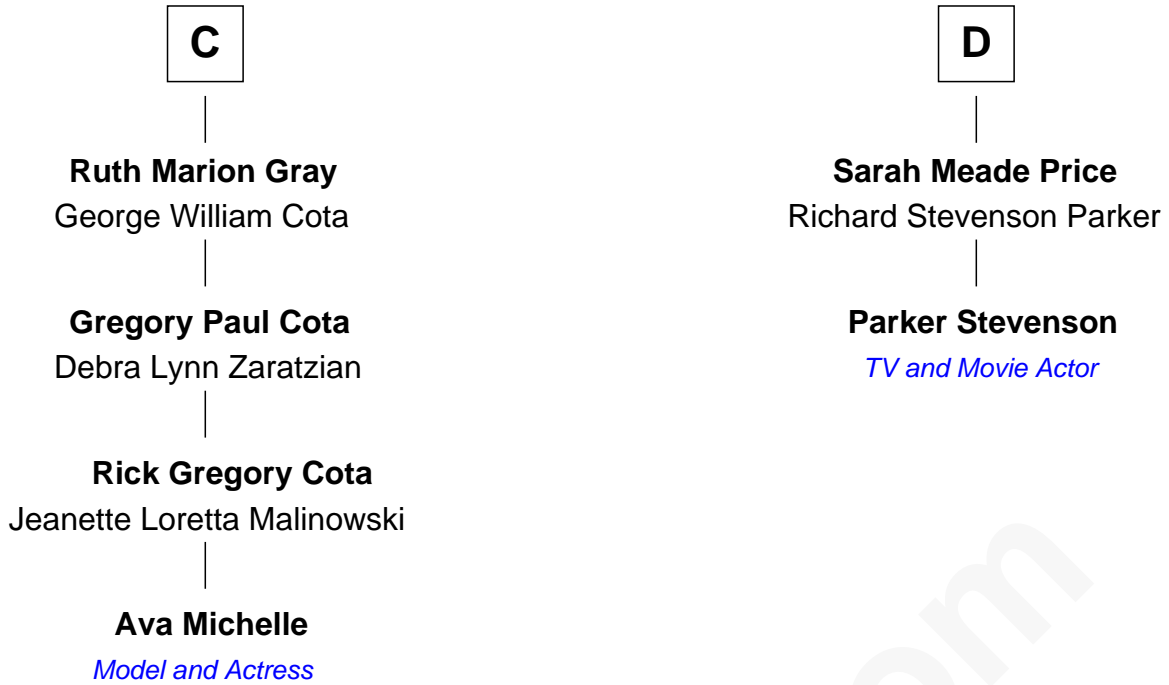

# FamousKin.com Relationship Chart of

**Ava Michelle**

*Model and Actress*

18th cousin 2 times removed of

**Parker Stevenson**

*TV and Movie Actor*

**Sir Robert Goushill**

Elizabeth Fitzalan

**Thomas Palgrave**

Alice Gunton

**Rev. Edward Palgrave**

**Dr. Richard Palgrave**

Anna - - - - -

**A**

**Joan Goushill**

Sir Thomas Stanley

**Katherine Stanley**

Sir John Savage

**Sir Christopher Savage**

Anne Stanley

**Sir Christopher Savage**

Anne Lygon

**Francis Savage**

Anne Sheldon

**Walter Savage**

Elizabeth Hall

**Ralph Savage**

**B**

FamousKin.com