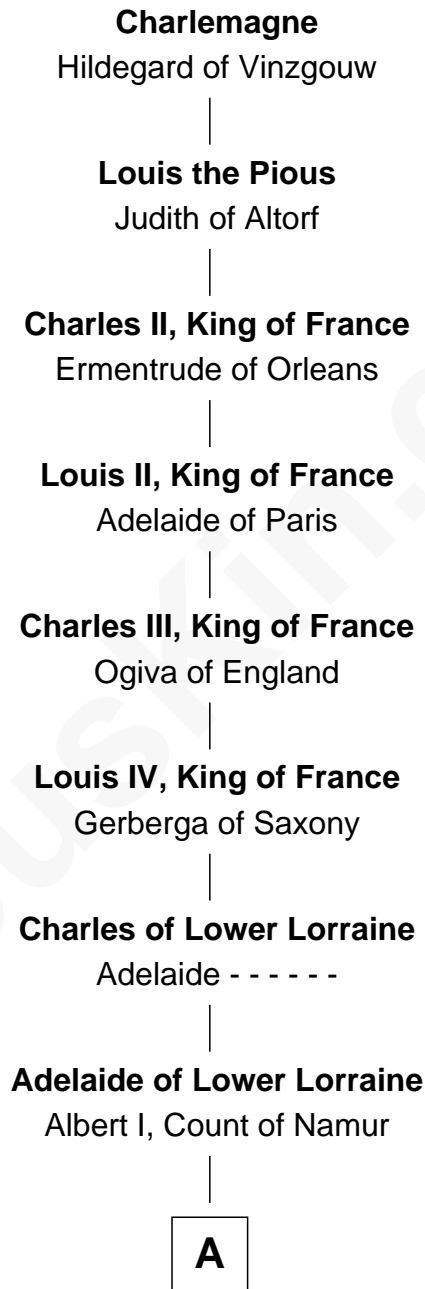

FamousKin.com Relationship Chart of

Aaron Paul

TV and Movie Actor

39th Great-grandson of

Charlemagne

King of the Franks

A

Albert II, Count of Namur
Regelinde of Lower Lorraine

Albert III, Count of Namur
Ida of Saxony

Godfrey, Count of Namur
Sybil of Chateau-Porcien

Probable

Elizabeth of Namur
Gervais, Count of Rethel

Miliscent of Rethel
Richard de Camville

William de Camville
Auberée de Marmion

William de Camville
Iseuda - - - - -

Thomas de Camville
Agnes - - - - -

Felicia de Camville
Philip Durvassal

Thomas Durvassal
Margery - - - - -

B

B

Margery Durvassal

William de la Spine

William de la Spine

Alice de Bruley

Sir Guy de la Spine

Katherine - - - - -

Eleanor Spinney

Sir John Throckmorton

Agnes Throckmorton

Thomas Winslow