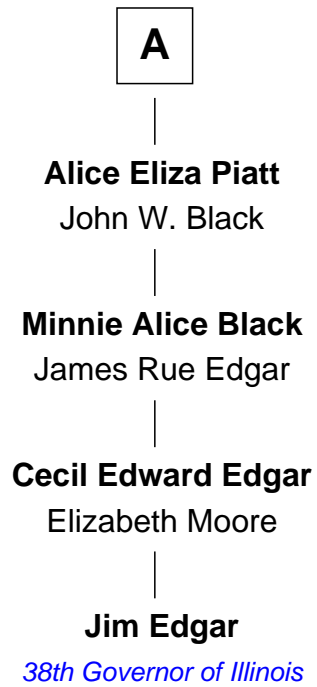

**MAYFLOWER**

# FamousKin.com Relationship Chart of

**Mrs. Edward Fuller**

*(c1585 - 1620/1) Mayflower passenger 1620*

9th Great-grandmother of

**Jim Edgar**

*38th Governor of Illinois*

**Mrs. Edward Fuller**

Edward Fuller

**Samuel Fuller**

Jane Lathrop

**Hannah Fuller**

Nicholas Bonham

**Mary Bonham**

Edmund Dunham

**Ephraim Dunham**

Phebe Smalley

**Elizabeth Dunham**

Jacob Piatt

**Benjamin Piatt**

Polly Waddle

**Jacob Piatt**

Polly Ann Trotter

**A**

FamousKin.com