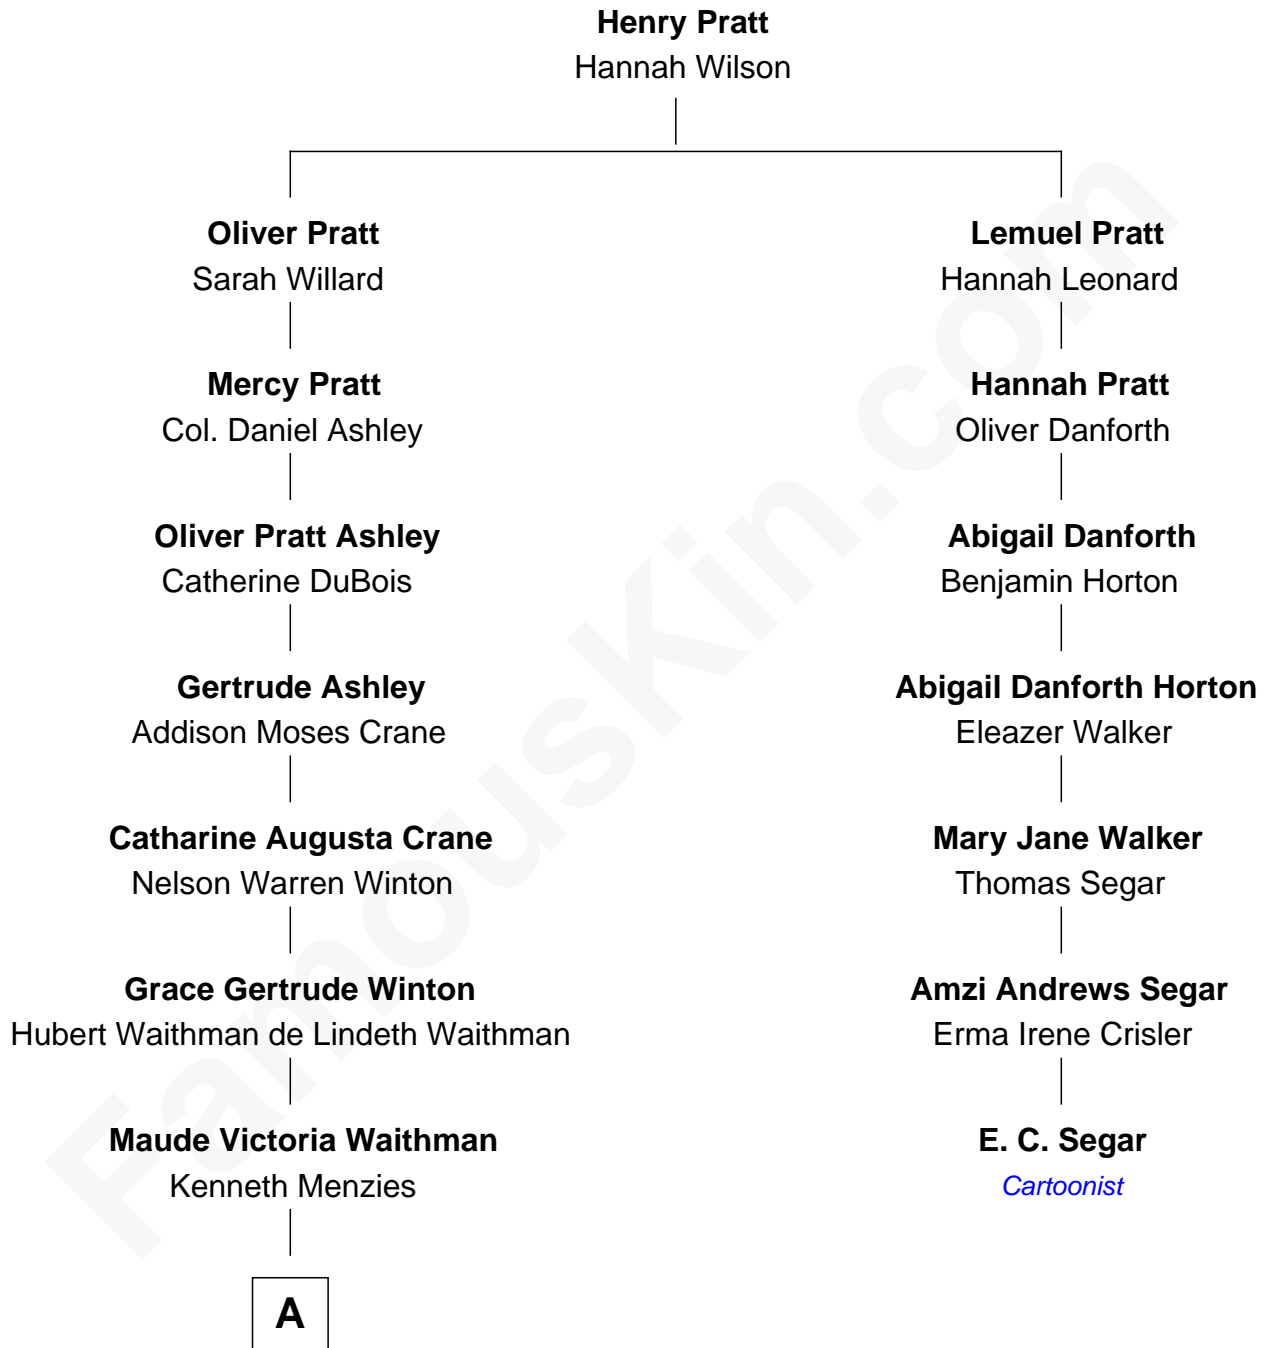

FamousKin.com Relationship Chart of

Gavin Newsom

40th Governor of California

6th cousin 3 times removed of

E. C. Segar

Cartoonist (Popeye creator)

A

Arthur Liddell Menzies

Jean Thorburn Addis

Tessa Thomas Menzies

William Alfred Newsom

Gavin Newsom

40th Governor of California

FamousKin.com