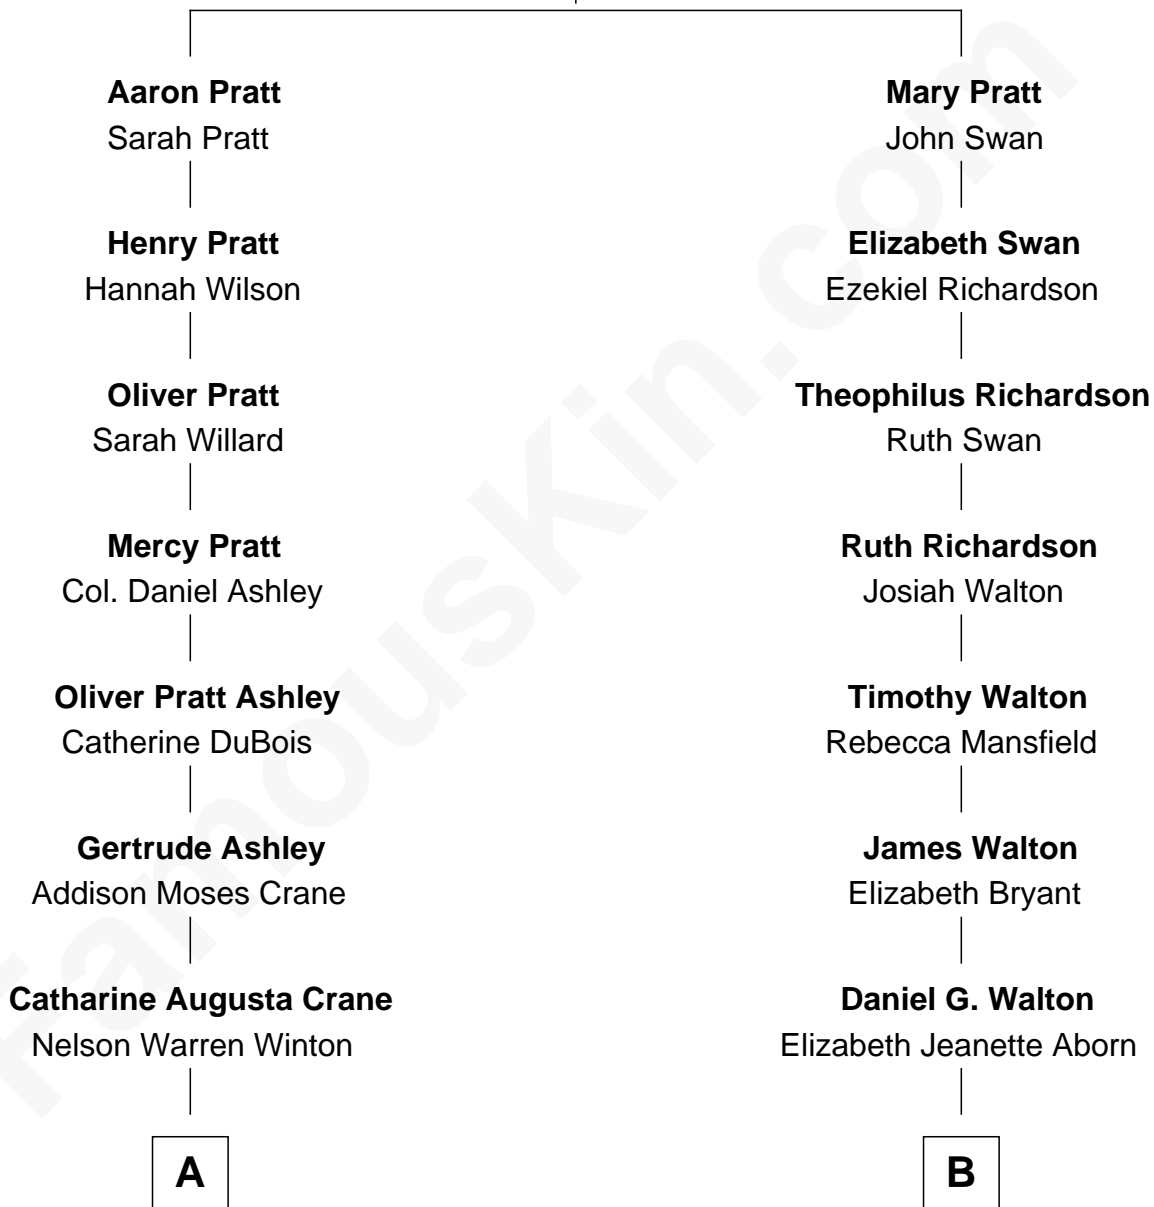

FamousKin.com Relationship Chart of

Gavin Newsom

40th Governor of California

11th cousin of

Paul Giamatti

TV and Movie Actor

Phineas Pratt

Mary Priest

A

Grace Gertrude Winton
Hubert Waithman de Lindeth Waithman

Maude Victoria Waithman
Kenneth Menzies

Arthur Liddell Menzies
Jean Thorburn Addis

Tessa Thomas Menzies
William Alfred Newsom

Gavin Newsom
40th Governor of California