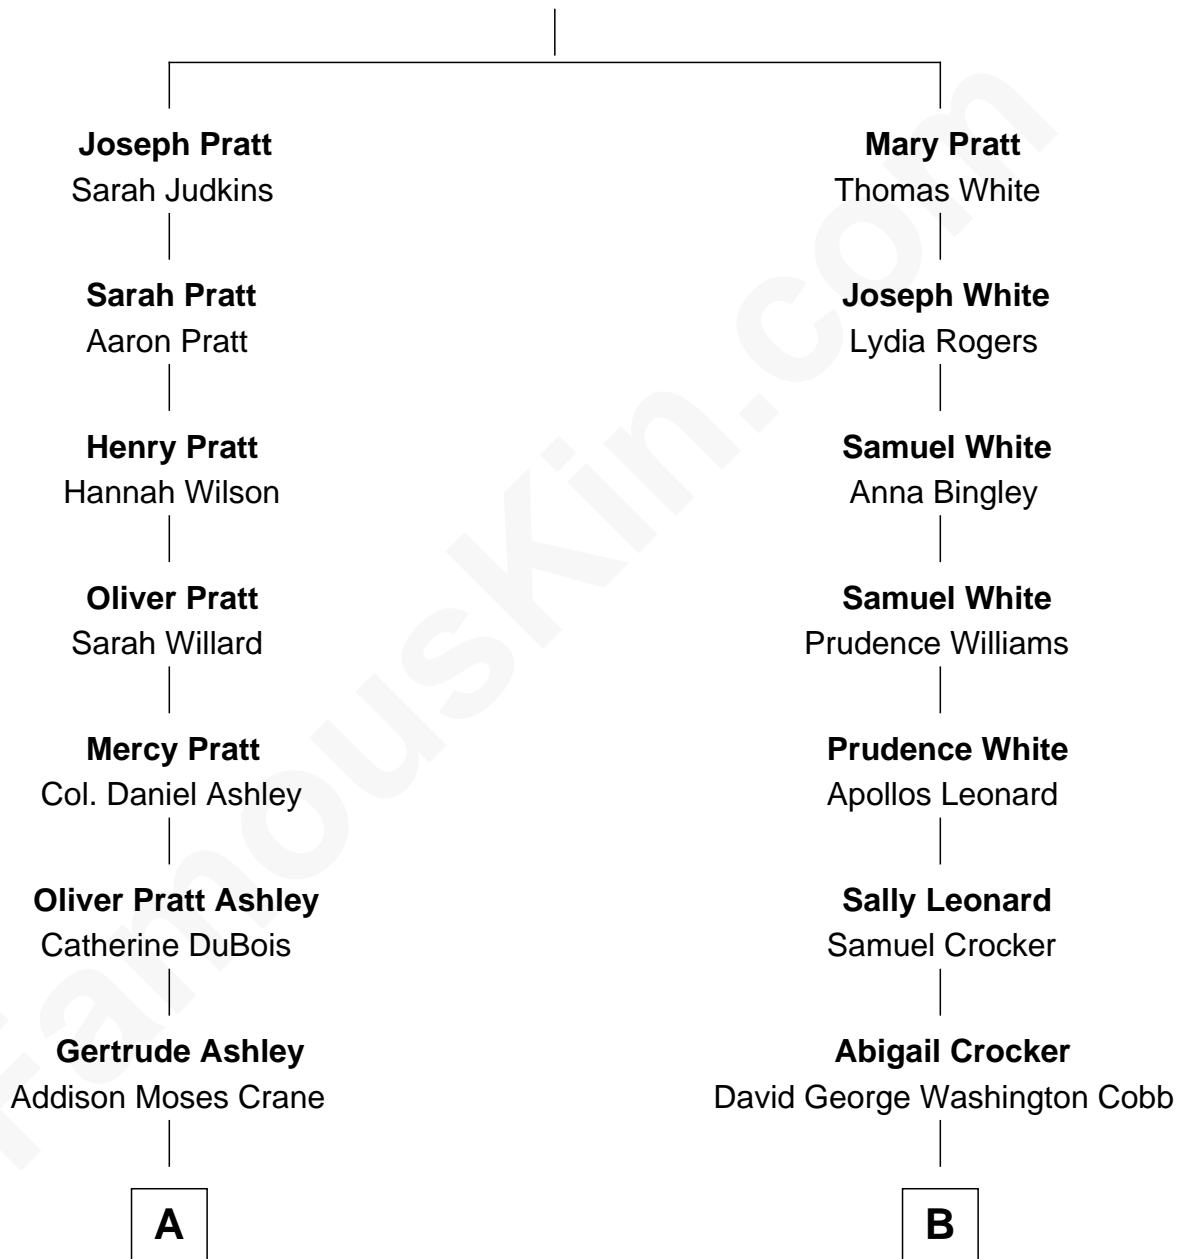

# FamousKin.com Relationship Chart of

**Gavin Newsom**

*40th Governor of California*

8th cousin 4 times removed of

**Curtis Guild**

*43rd Governor of Massachusetts*

**Macuth Pratt**  
Elizabeth Kingham

**A**

**Catharine Augusta Crane**

Nelson Warren Winton

**Grace Gertrude Winton**

Hubert Waithman de Lindeth Waithman

**Maude Victoria Waithman**

Kenneth Menzies

**Arthur Liddell Menzies**

Jean Thorburn Addis

**Tessa Thomas Menzies**

William Alfred Newsom

**Gavin Newsom**

*40th Governor of California*

**B**

**Sarah Crocker Cobb**

Curtis Guild

**Curtis Guild**

*43rd Governor of Massachusetts*

FamousKin.com