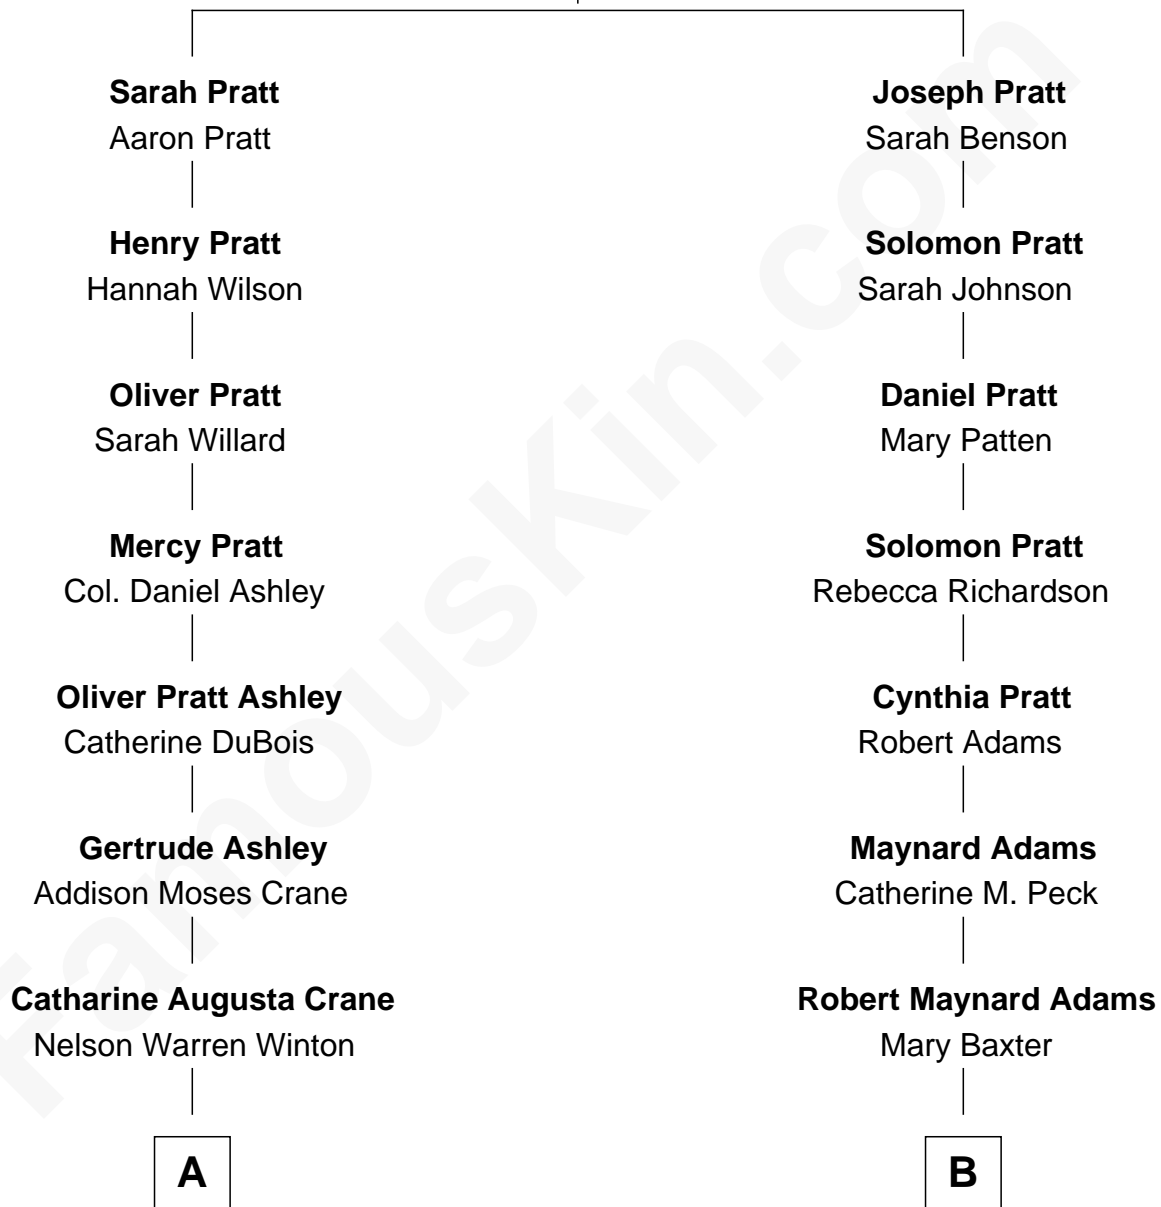

FamousKin.com Relationship Chart of

Gavin Newsom

40th Governor of California

9th cousin 2 times removed of

Brooke Adams

TV and Movie Actress

Joseph Pratt
Sarah Judkins

A

Grace Gertrude Winton
Hubert Waithman de Lindeth Waithman

Maude Victoria Waithman
Kenneth Menzies

Arthur Liddell Menzies
Jean Thorburn Addis

Tessa Thomas Menzies
William Alfred Newsom

Gavin Newsom
40th Governor of California