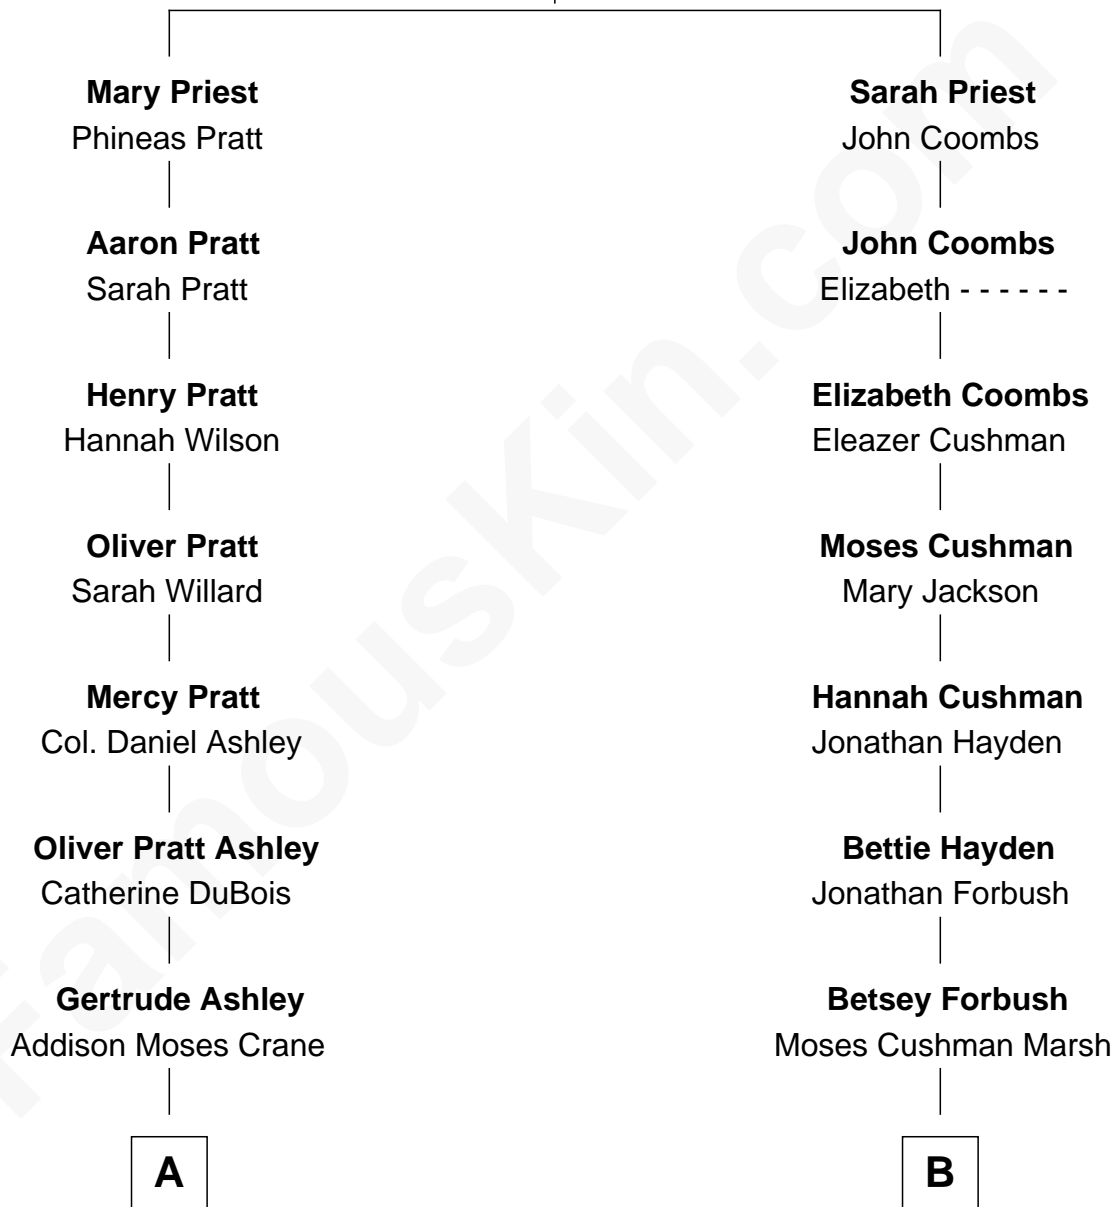

FamousKin.com Relationship Chart of

Gavin Newsom

40th Governor of California

10th cousin 2 times removed of

John Forbes Nash, Jr.

"A Beautiful Mind" Mathematician

Degory Priest
Sarah Allerton

A

Catharine Augusta Crane

Nelson Warren Winton

Grace Gertrude Winton

Hubert Waithman de Lindeth Waithman

Maude Victoria Waithman

Kenneth Menzies

Arthur Liddell Menzies

Jean Thorburn Addis