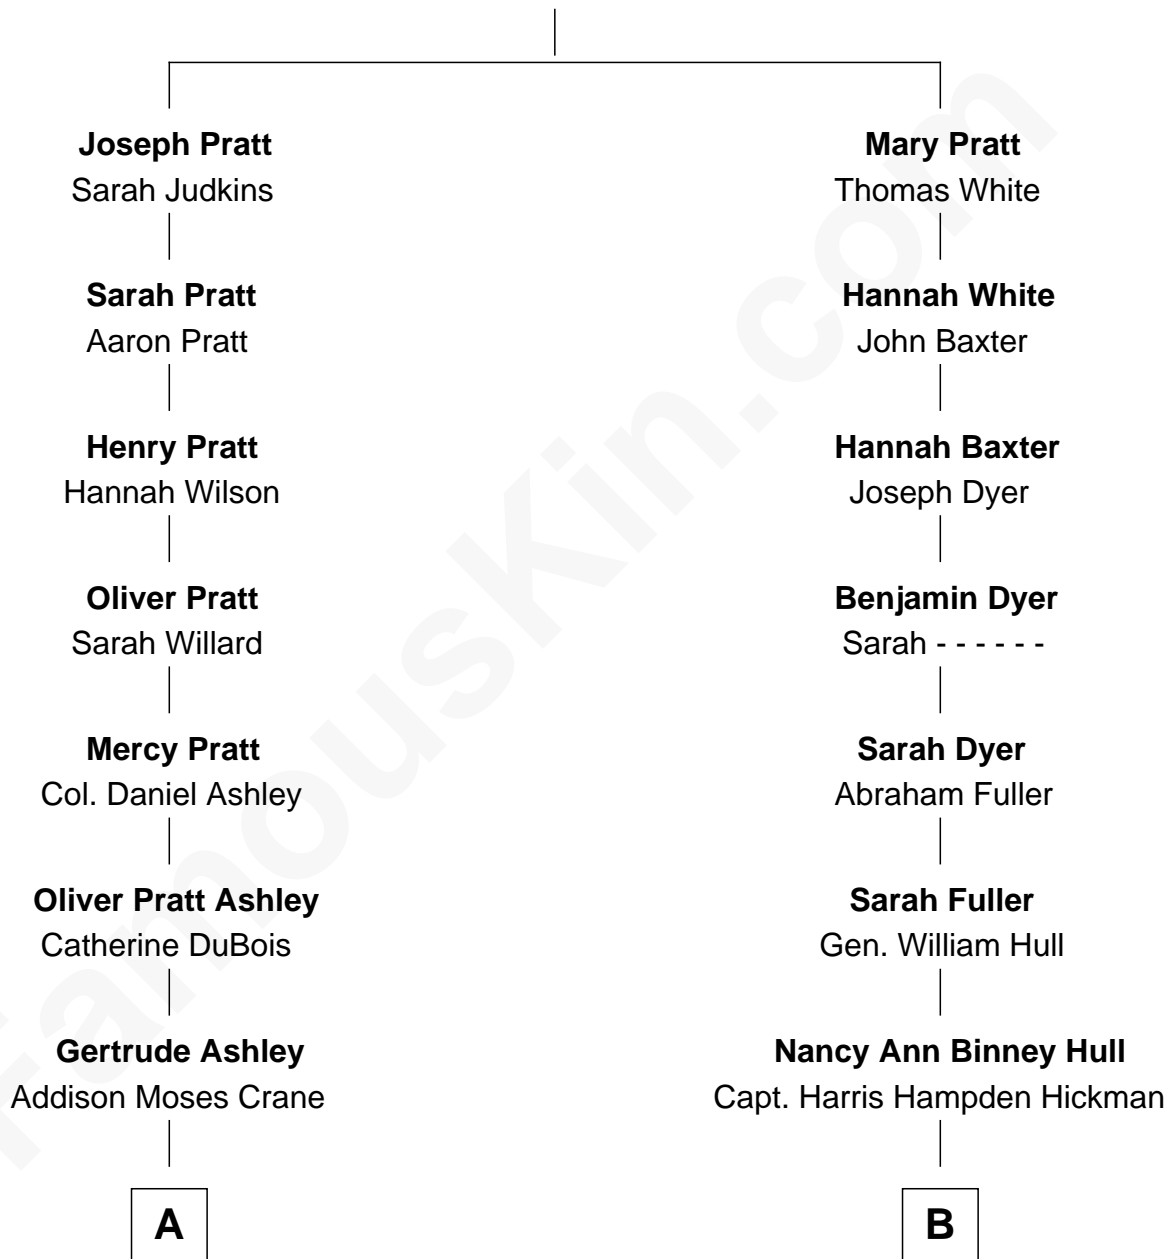

# FamousKin.com Relationship Chart of

**Gavin Newsom**

*40th Governor of California*

12th cousin of

**George Winston**

*New Age Pianist*

**Macuth Pratt**  
Elizabeth Kingham

**A**

**Catharine Augusta Crane**

Nelson Warren Winton

**Grace Gertrude Winton**

Hubert Waithman de Lindeth Waithman

**Maude Victoria Waithman**

Kenneth Menzies

**Arthur Liddell Menzies**

Jean Thorburn Addis

**Tessa Thomas Menzies**

William Alfred Newsom

**Gavin Newsom**

*40th Governor of California*

**B**

**Ann Maria Campbell Hickman**

George Alexander Otis

**Dr. George Alexander Otis**

Pauline Clark Baurly

**Anna Marie Otis**

Isaac Winston

**George Otis Winston**

Helen Comfort Stagg

**George Otis Winston**

Mary Annabel Bohannon

**George Winston**