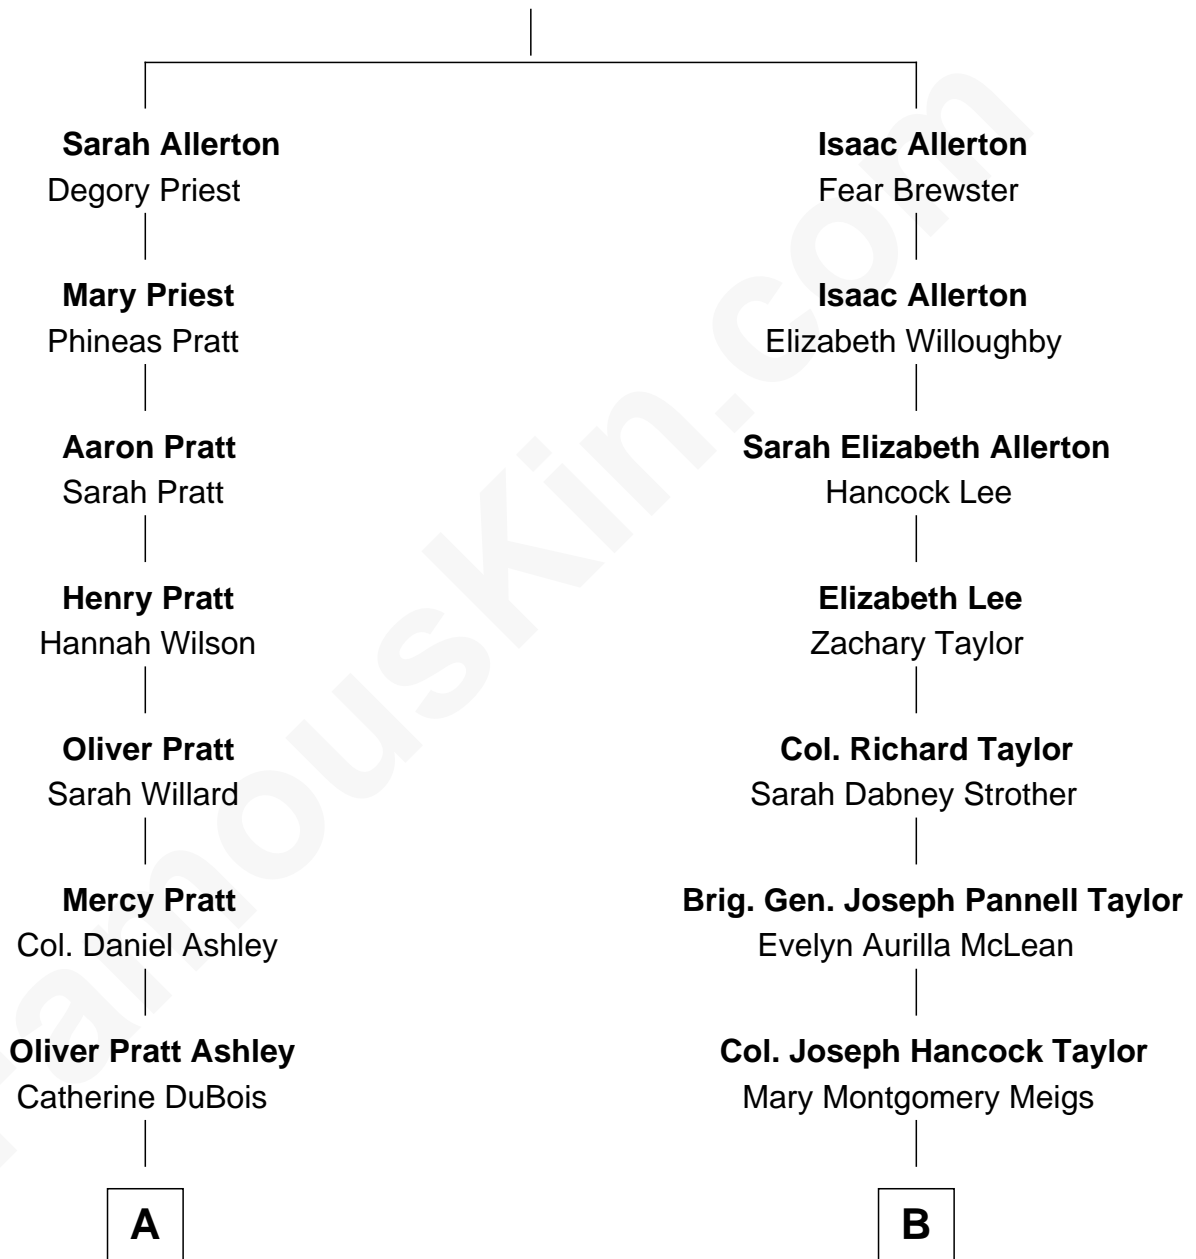

FamousKin.com Relationship Chart of

Gavin Newsom

40th Governor of California

10th cousin 3 times removed of

Parker Stevenson

TV and Movie Actor

----- Allerton

A

Gertrude Ashley
Addison Moses Crane

Catharine Augusta Crane
Nelson Warren Winton

Grace Gertrude Winton
Hubert Waithman de Lindeth Waithman

Maude Victoria Waithman
Kenneth Menzies

Arthur Liddell Menzies
Jean Thorburn Addis

Tessa Thomas Menzies
William Alfred Newsom

Gavin Newsom
40th Governor of California

B

Evelyn Taylor
Eli Kirk Price

Philip Price
Sarah Meade Harrison

Sarah Meade Price
Richard Stevenson Parker

Parker Stevenson
TV and Movie Actor