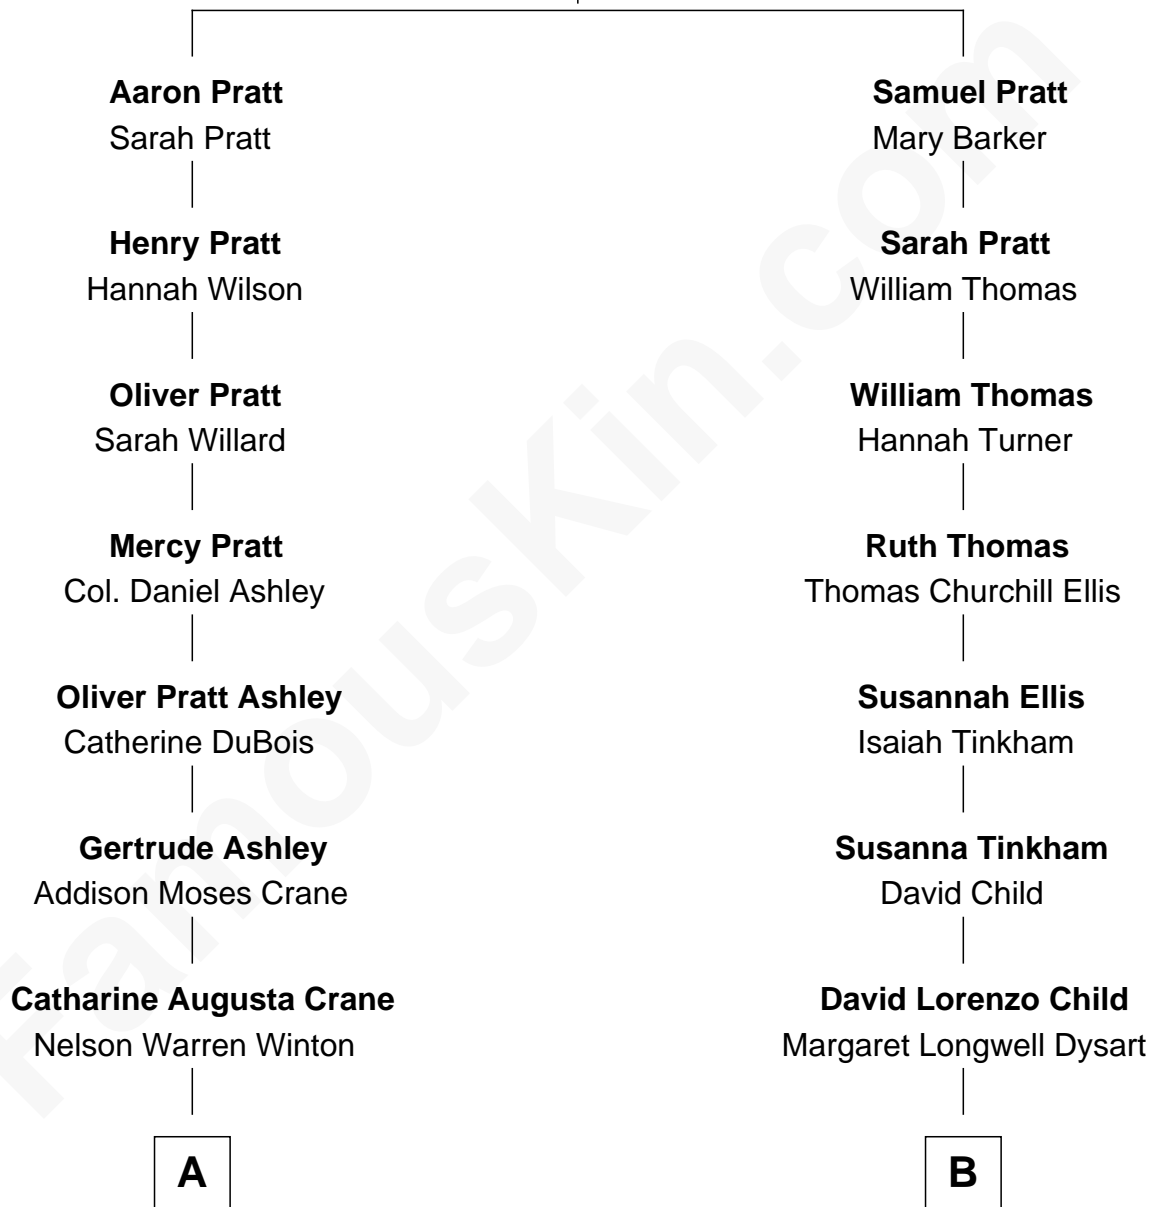

FamousKin.com Relationship Chart of

Gavin Newsom

40th Governor of California

10th cousin 1 time removed of

Dick Van Dyke

TV Actor - "The Dick Van Dyke Show"

Phineas Pratt

Mary Priest

A

Grace Gertrude Winton
Hubert Waithman de Lindeth Waithman

Maude Victoria Waithman
Kenneth Menzies

Arthur Liddell Menzies
Jean Thorburn Addis

Tessa Thomas Menzies
William Alfred Newsom

Gavin Newsom
40th Governor of California