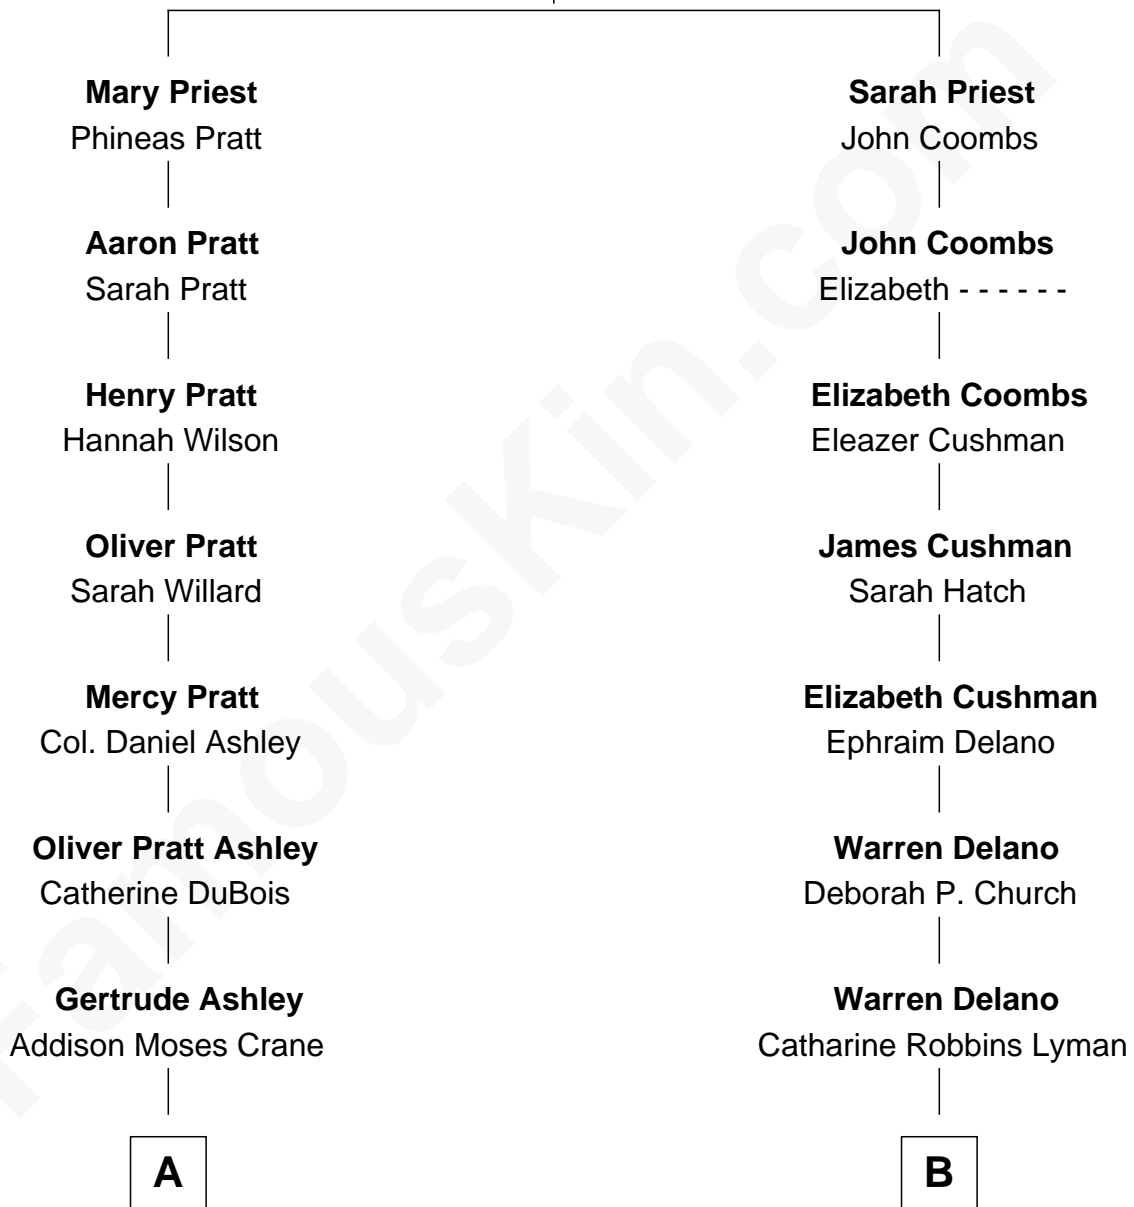

FamousKin.com Relationship Chart of

Gavin Newsom

40th Governor of California

8th cousin 4 times removed of

Franklin D. Roosevelt

32nd U.S. President

Degory Priest
Sarah Allerton

A

Catharine Augusta Crane

Nelson Warren Winton

Grace Gertrude Winton

Hubert Waithman de Lindeth Waithman

Maude Victoria Waithman

Kenneth Menzies

Arthur Liddell Menzies

Jean Thorburn Addis

Tessa Thomas Menzies

William Alfred Newsom

Gavin Newsom

40th Governor of California

B

Sara Delano

James Roosevelt

Franklin D. Roosevelt

32nd U.S. President

FamousKin.com