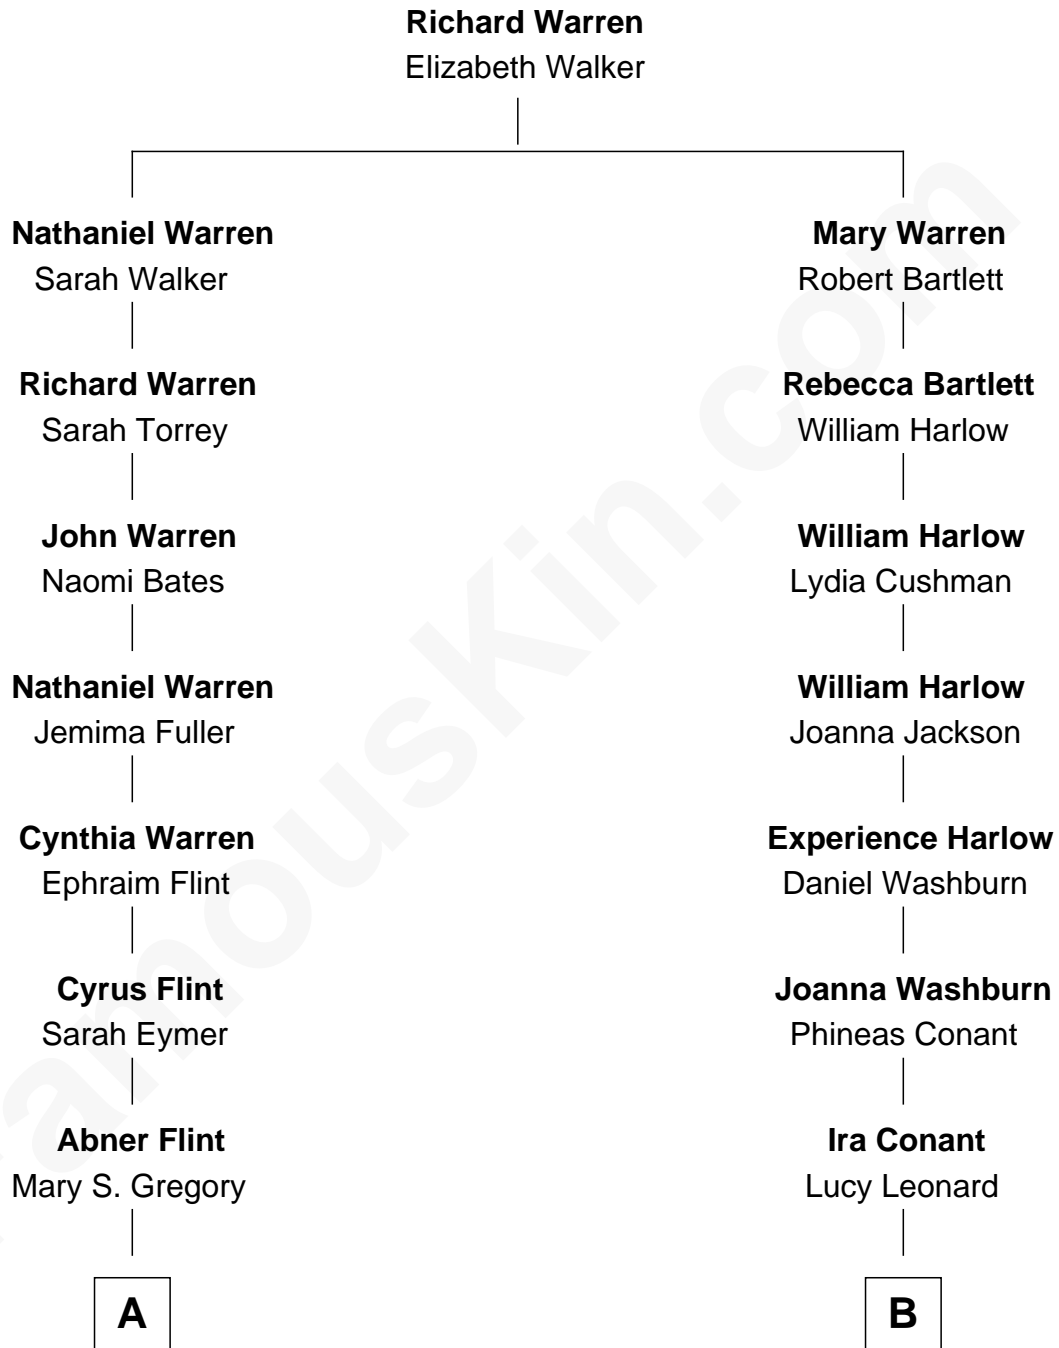

FamousKin.com
Relationship Chart of
Jeffrey Dahmer
Serial Killer

10th cousin 2 times removed of

Nat Faxon

Actor, Comedian, Director and Screenwriter

A

James Ernest Flint

Lottie Mae White

Floyd Leroy Flint

Lillian Bernice Rundberg

Joyce Annette Flint

Lionel Herbert Dahmer

Jeffrey Dahmer

Serial Killer

B

Ira M. Conant

Mary F. Bassett

Herbert Ira Conant

Alleda B. Pierce

Marie Bassett Conant

Dr. Nathaniel Wales Faxon

William Otis Faxon

Frances Mary Parker

Dr. David Parker Faxon

Monica Andrea Kersten