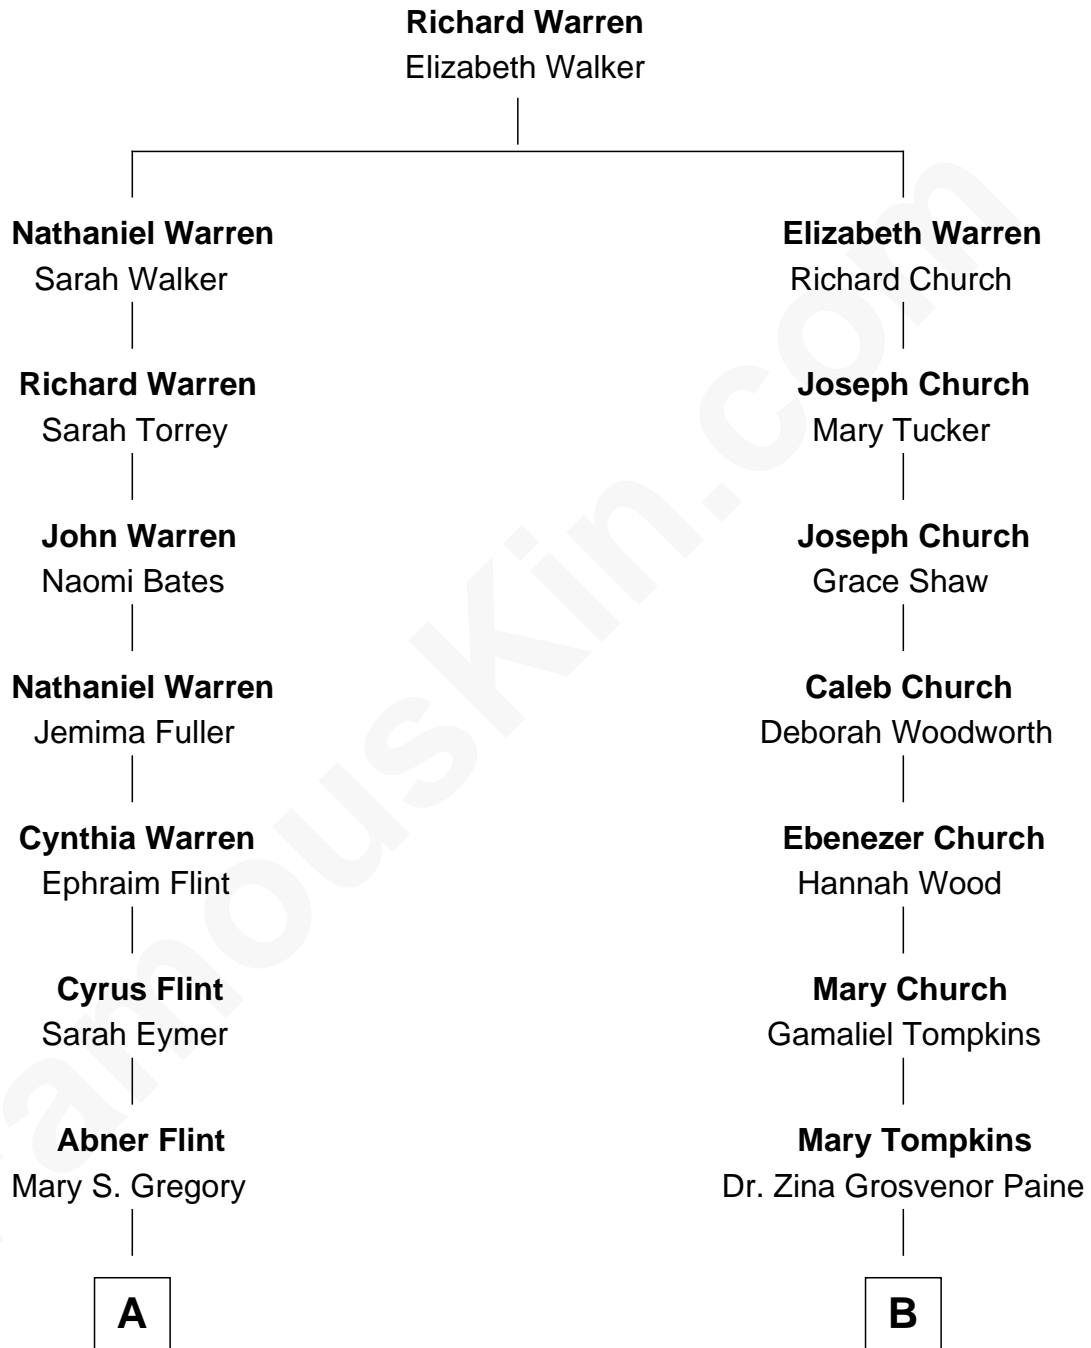

FamousKin.com Relationship Chart of

Jeffrey Dahmer

Serial Killer

9th cousin 1 time removed of

Charles M. Dale

66th Governor of New Hampshire

A

James Ernest Flint

Lottie Mae White

Floyd Leroy Flint

Lillian Bernice Rundberg

Joyce Annette Flint

Lionel Herbert Dahmer

Jeffrey Dahmer

Serial Killer

B

Nathaniel Tompkins Paine

Martha Mariah Milby

Maud Paine

Fred Vernon Dale

Charles M. Dale

66th Governor of New Hampshire

FamousKin.com