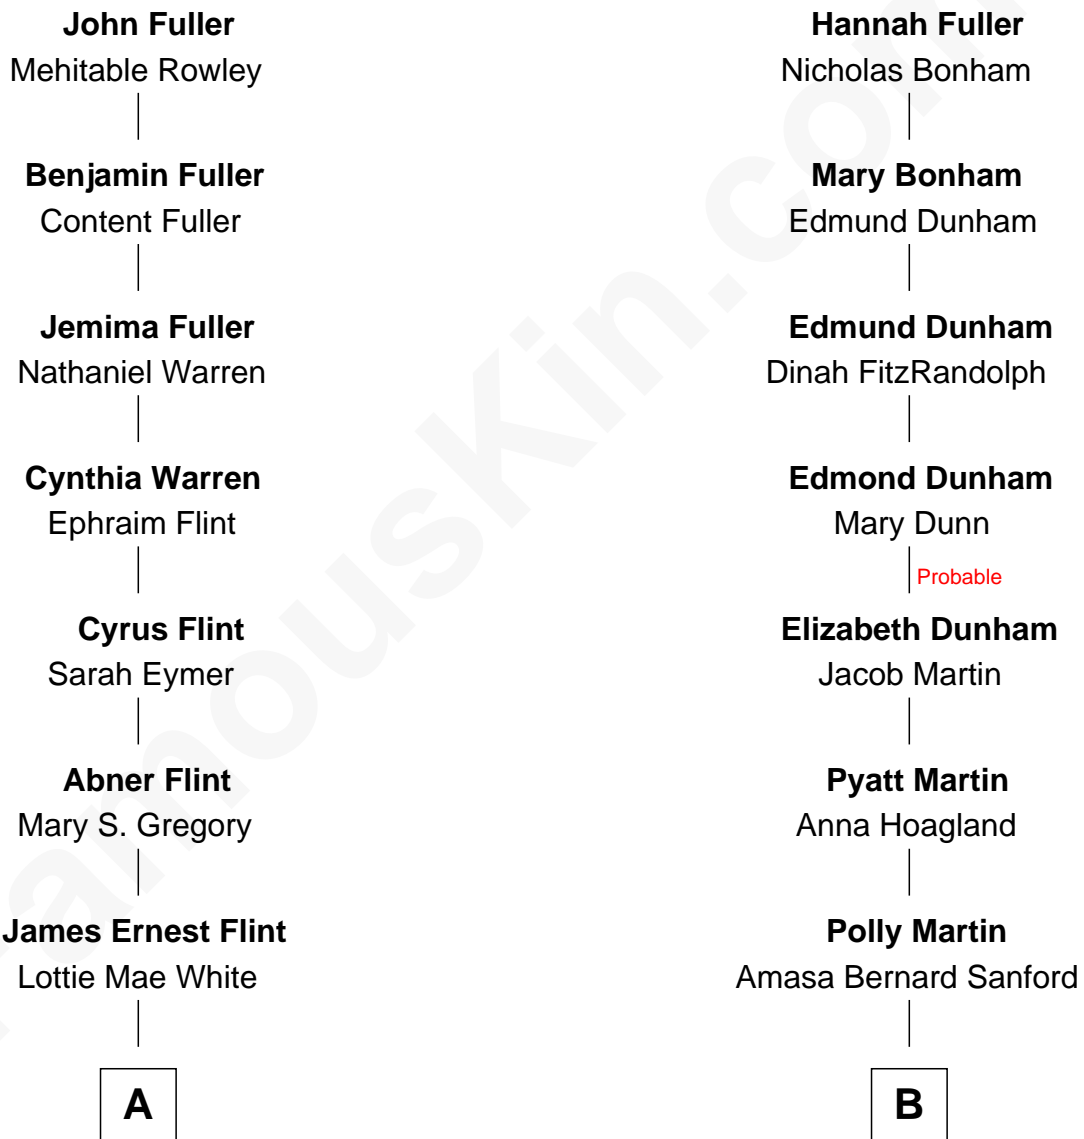

# FamousKin.com Relationship Chart of

**Jeffrey Dahmer**

*Serial Killer*

9th cousin 3 times removed of

**Adrian Grenier**

*TV and Movie Actor*

**Samuel Fuller**

Jane Lathrop

**A**

**Floyd Leroy Flint**  
Lillian Bernice Rundberg

**Joyce Annette Flint**  
Lionel Herbert Dahmer

**Jeffrey Dahmer**  
*Serial Killer*

**B**

**Isaac N. Sanford**  
Sarah Jane Keys

**Mary Elizabeth A. Sanford**  
George Wesley Dunbar