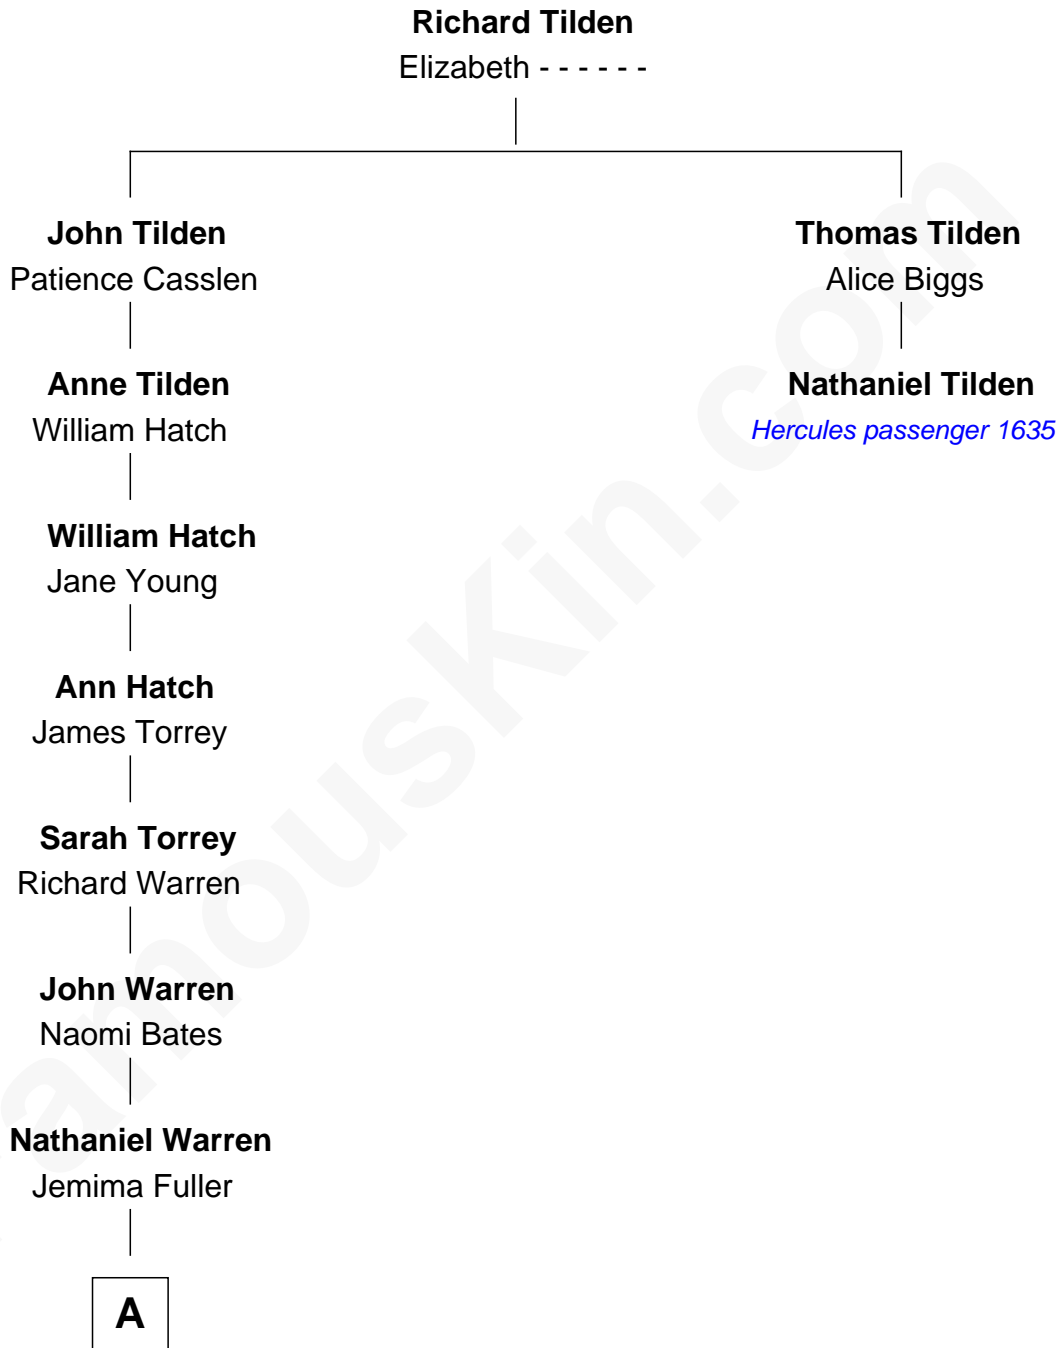

FamousKin.com Relationship Chart of

Jeffrey Dahmer

Serial Killer

1st cousin 12 times removed of

Nathaniel Tilden

(c1583 - 1641) Hercules passenger 1635

A

—
Cynthia Warren

Ephraim Flint

—
Cyrus Flint

Sarah Eymer

—
Abner Flint

Mary S. Gregory

—
James Ernest Flint

Lottie Mae White

—
Floyd Leroy Flint

Lillian Bernice Rundberg

—
Joyce Annette Flint

Lionel Herbert Dahmer

—
Jeffrey Dahmer

Serial Killer

FamousKin.com