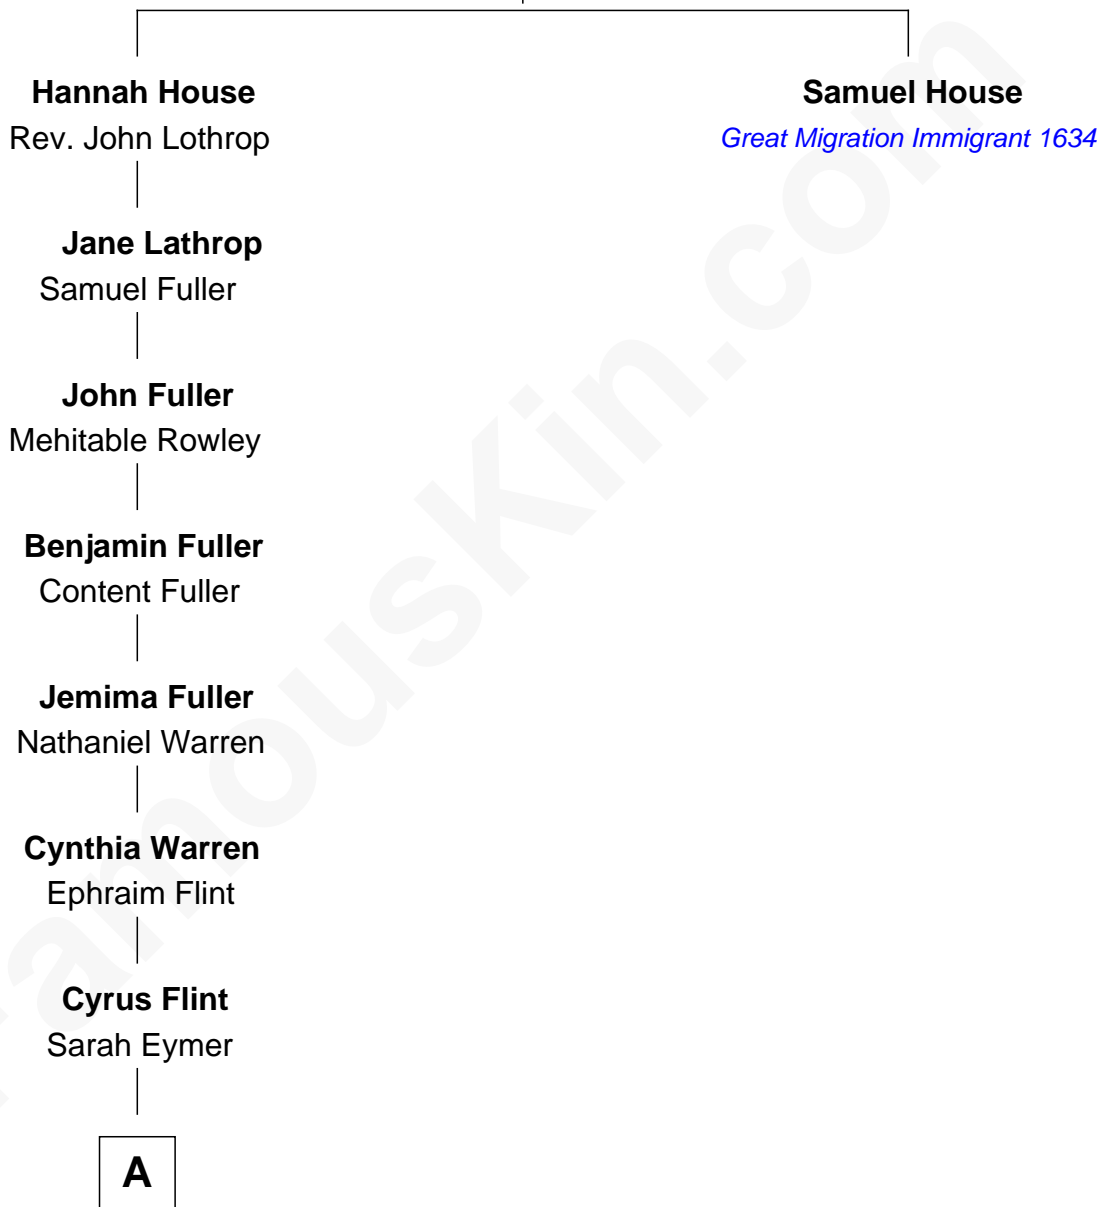

FamousKin.com Relationship Chart of

Jeffrey Dahmer

Serial Killer

9th great-grandnephew of

Samuel House

(c1610 - 1661) Great Migration Immigrant 1634

Rev. John House

Alice - - - - -

A

—
Abner Flint

Mary S. Gregory

—
James Ernest Flint

Lottie Mae White

—
Floyd Leroy Flint

Lillian Bernice Rundberg

—
Joyce Annette Flint

Lionel Herbert Dahmer

—
Jeffrey Dahmer

Serial Killer