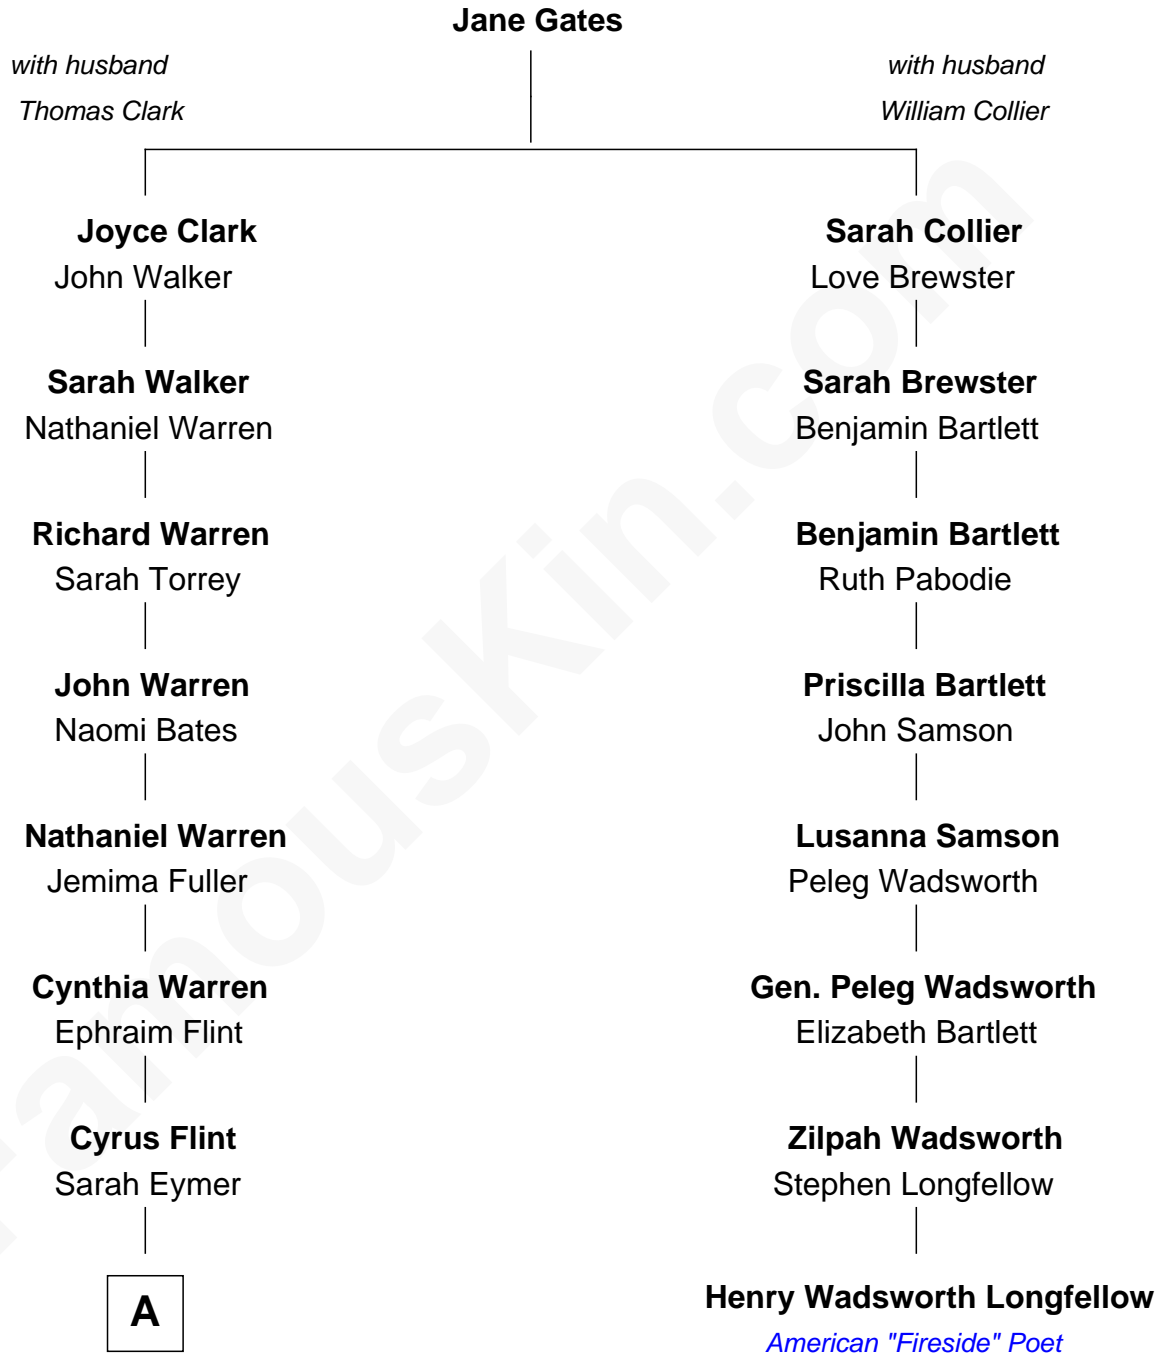

## Relationship Chart of

### Jeffrey Dahmer

*Serial Killer*

7th cousin 4 times removed of

### Henry Wadsworth Longfellow

*American "Fireside" Poet*

**A**

—  
**Abner Flint**

Mary S. Gregory

—  
**James Ernest Flint**

Lottie Mae White

—  
**Floyd Leroy Flint**

Lillian Bernice Rundberg

—  
**Joyce Annette Flint**

Lionel Herbert Dahmer

—  
**Jeffrey Dahmer**

*Serial Killer*