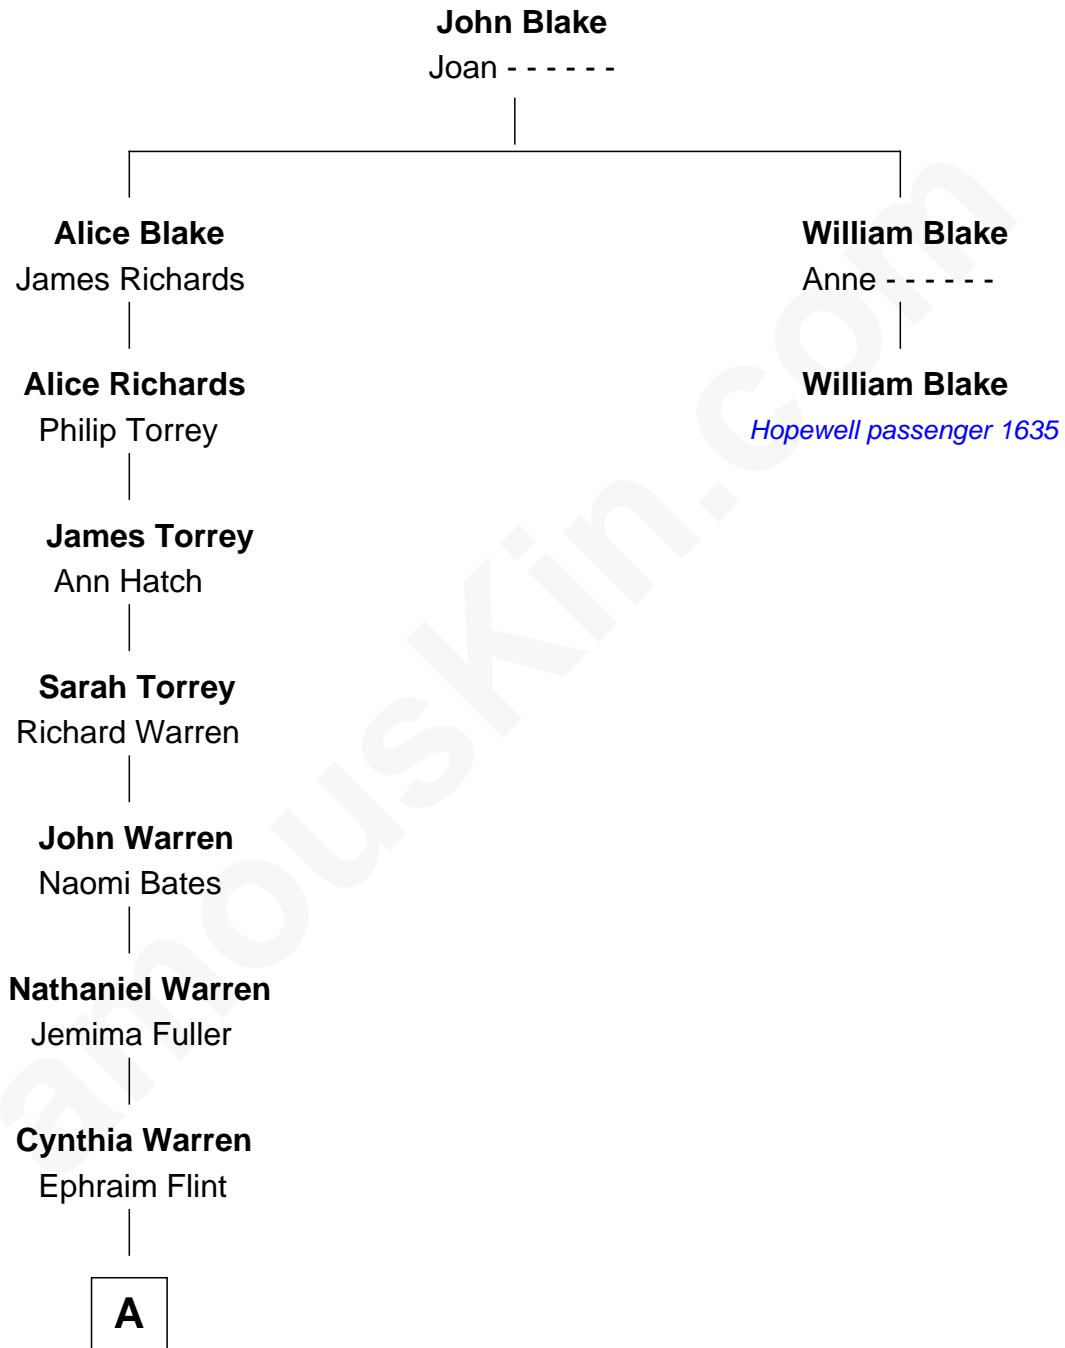

FamousKin.com Relationship Chart of

Jeffrey Dahmer

Serial Killer

1st cousin 11 times removed of

William Blake

(c1594 - unk) Hopewell passenger 1635

A

—
Cyrus Flint
Sarah Eymmer

—
Abner Flint
Mary S. Gregory

—
James Ernest Flint
Lottie Mae White

—
Floyd Leroy Flint
Lillian Bernice Rundberg

—
Joyce Annette Flint
Lionel Herbert Dahmer

—
Jeffrey Dahmer
Serial Killer

FamousKin.com