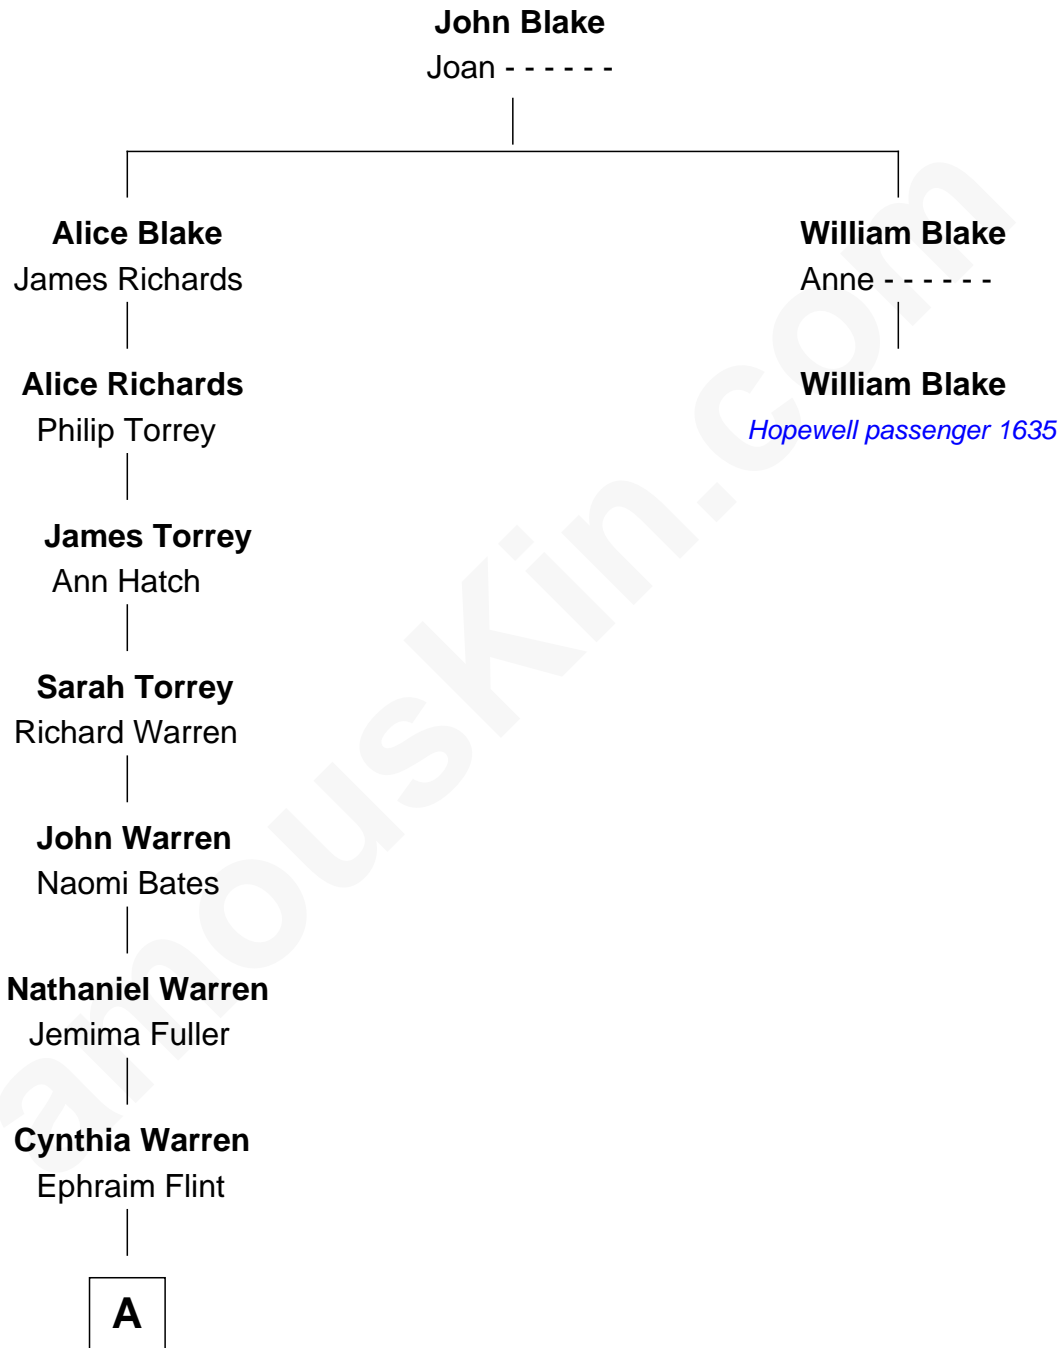

FamousKin.com Relationship Chart of

Jeffrey Dahmer

Serial Killer

1st cousin 11 times removed of

William Blake

(c1594 - unk) Hopewell passenger 1635

A

—
Cyrus Flint
Sarah Eymmer

—
Abner Flint
Mary S. Gregory

—
James Ernest Flint
Lottie Mae White

—
Floyd Leroy Flint
Lillian Bernice Rundberg

—
Joyce Annette Flint
Lionel Herbert Dahmer

—
Jeffrey Dahmer
Serial Killer

FamousKin.com