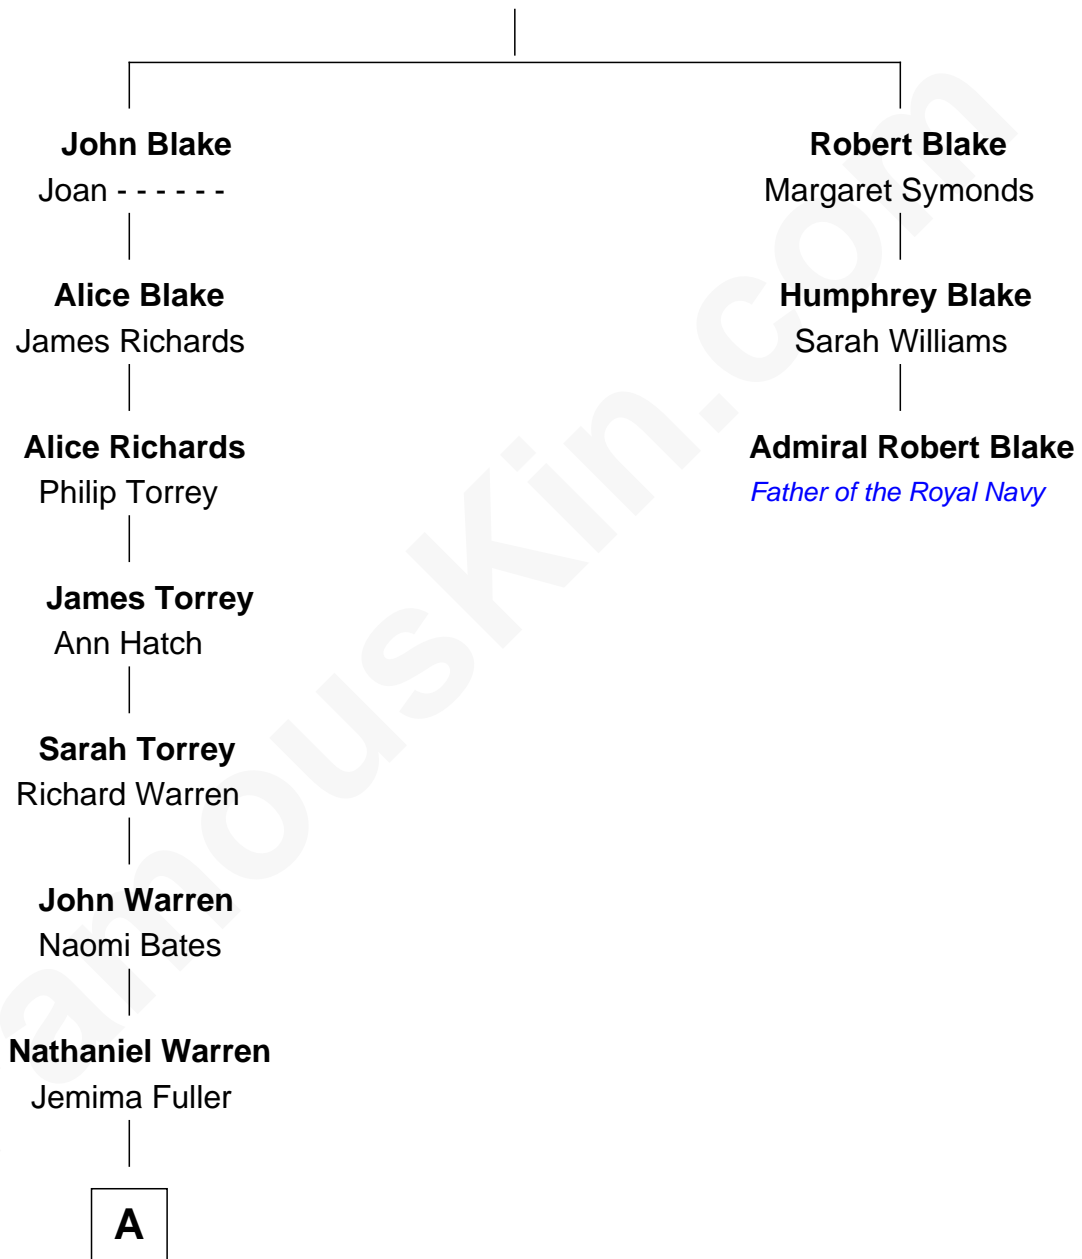

FamousKin.com
Relationship Chart of
Jeffrey Dahmer
Serial Killer

2nd cousin 11 times removed of
Admiral Robert Blake
Father of the Royal Navy

Humphrey Blake

A

—
Cynthia Warren

Ephraim Flint

—
Cyrus Flint

Sarah Eymer

—
Abner Flint

Mary S. Gregory

—
James Ernest Flint

Lottie Mae White

—
Floyd Leroy Flint

Lillian Bernice Rundberg

—
Joyce Annette Flint

Lionel Herbert Dahmer

—
Jeffrey Dahmer

Serial Killer

FamousKin.com