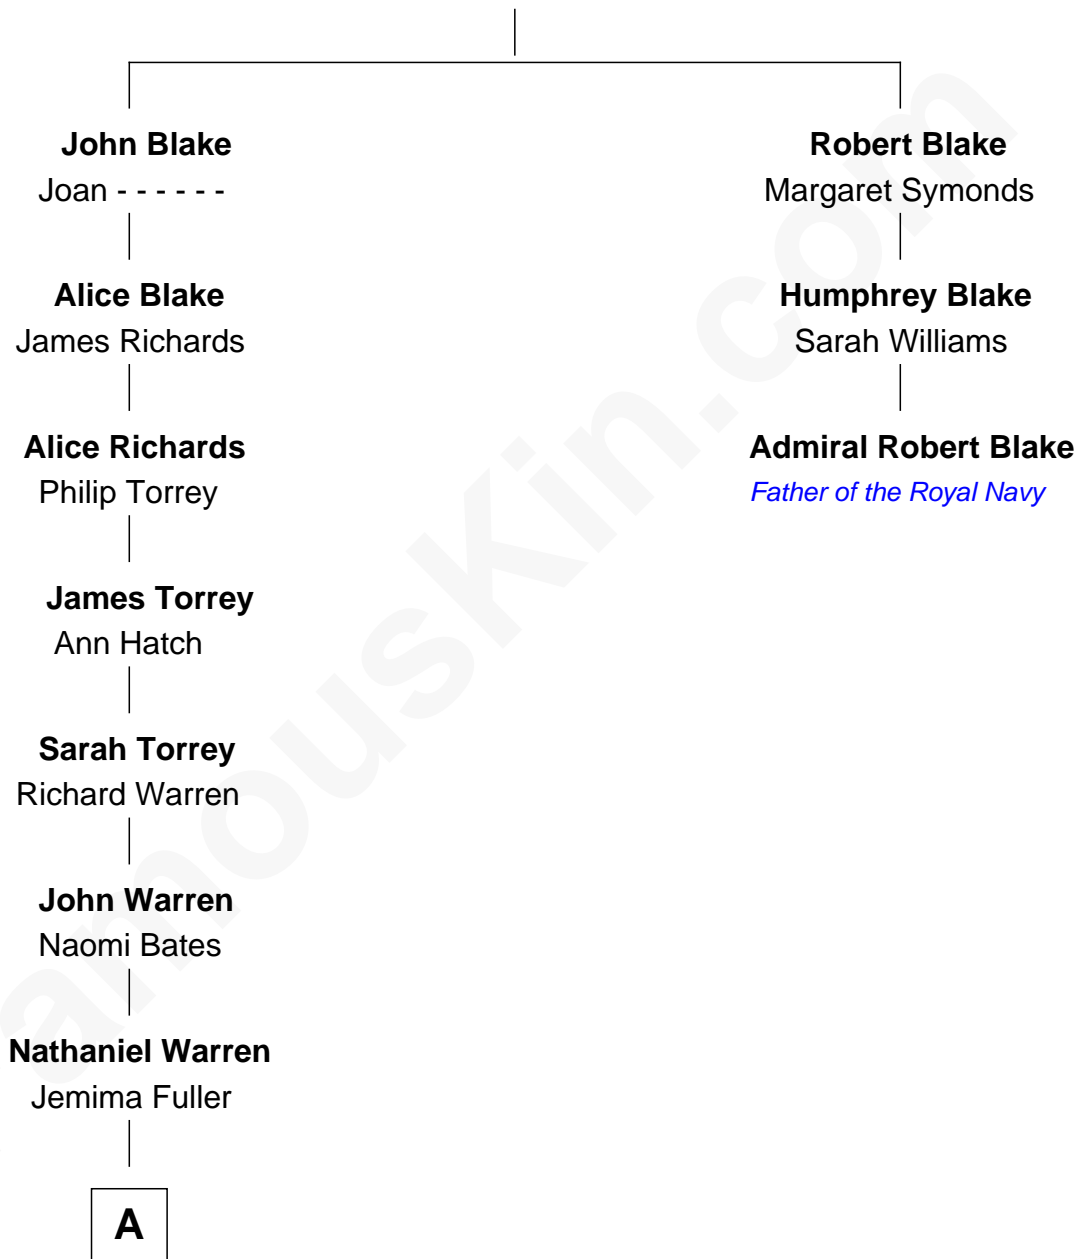

FamousKin.com
Relationship Chart of
Jeffrey Dahmer
Serial Killer

2nd cousin 11 times removed of
Admiral Robert Blake
Father of the Royal Navy

Humphrey Blake

A

—
Cynthia Warren

Ephraim Flint

—
Cyrus Flint

Sarah Eymer

—
Abner Flint

Mary S. Gregory

—
James Ernest Flint

Lottie Mae White

—
Floyd Leroy Flint

Lillian Bernice Rundberg

—
Joyce Annette Flint

Lionel Herbert Dahmer

—
Jeffrey Dahmer

Serial Killer