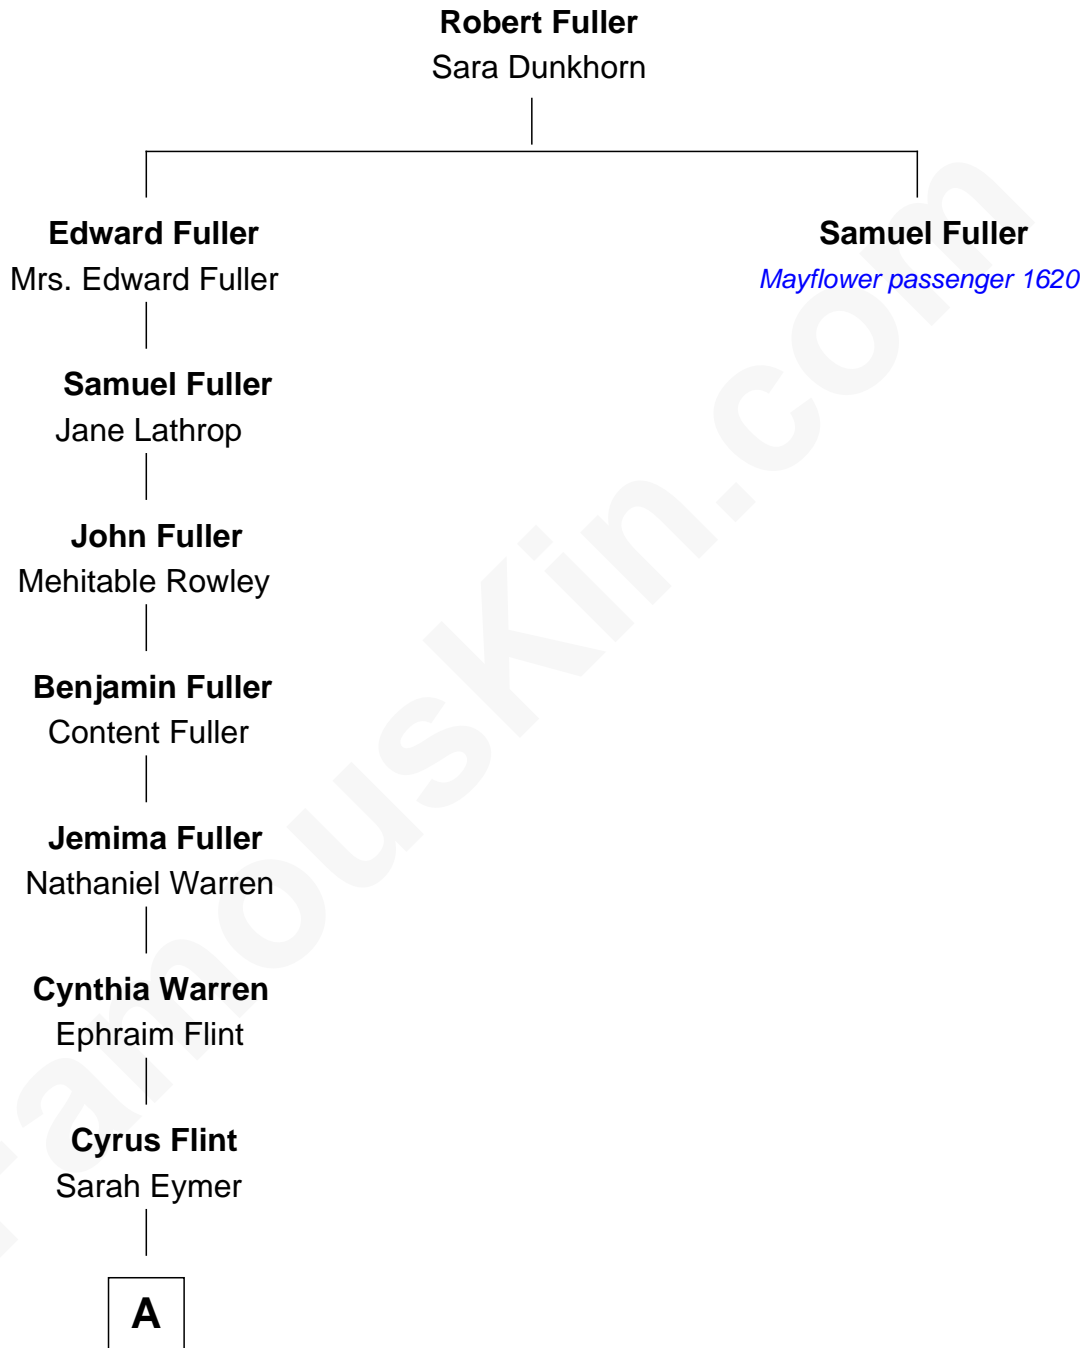

FamousKin.com Relationship Chart of

Jeffrey Dahmer

Serial Killer

9th great-grandnephew of

Samuel Fuller

(c1580 - 1633) Mayflower passenger 1620

MAYFLOWER

A

—
Jeffrey Dahmer

Serial Killer

FamousKin.com