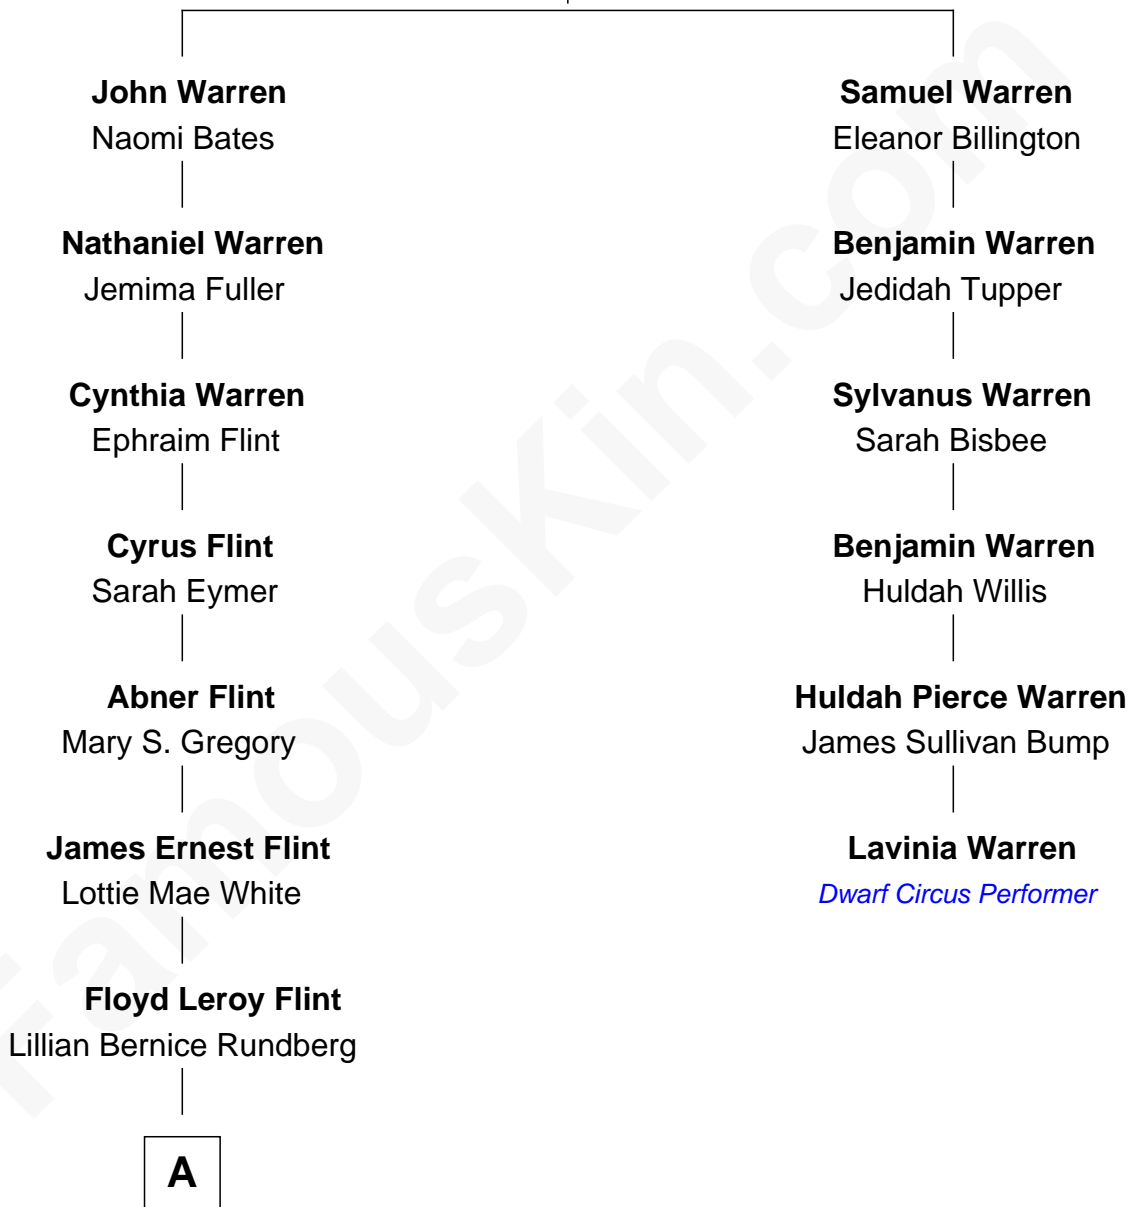

FamousKin.com Relationship Chart of

Jeffrey Dahmer

Serial Killer

5th cousin 3 times removed of

Lavinia Warren

Dwarf Circus Performer

Richard Warren

Sarah Torrey

A

—
Joyce Annette Flint
Lionel Herbert Dahmer

—
Jeffrey Dahmer
Serial Killer

FamousKin.com