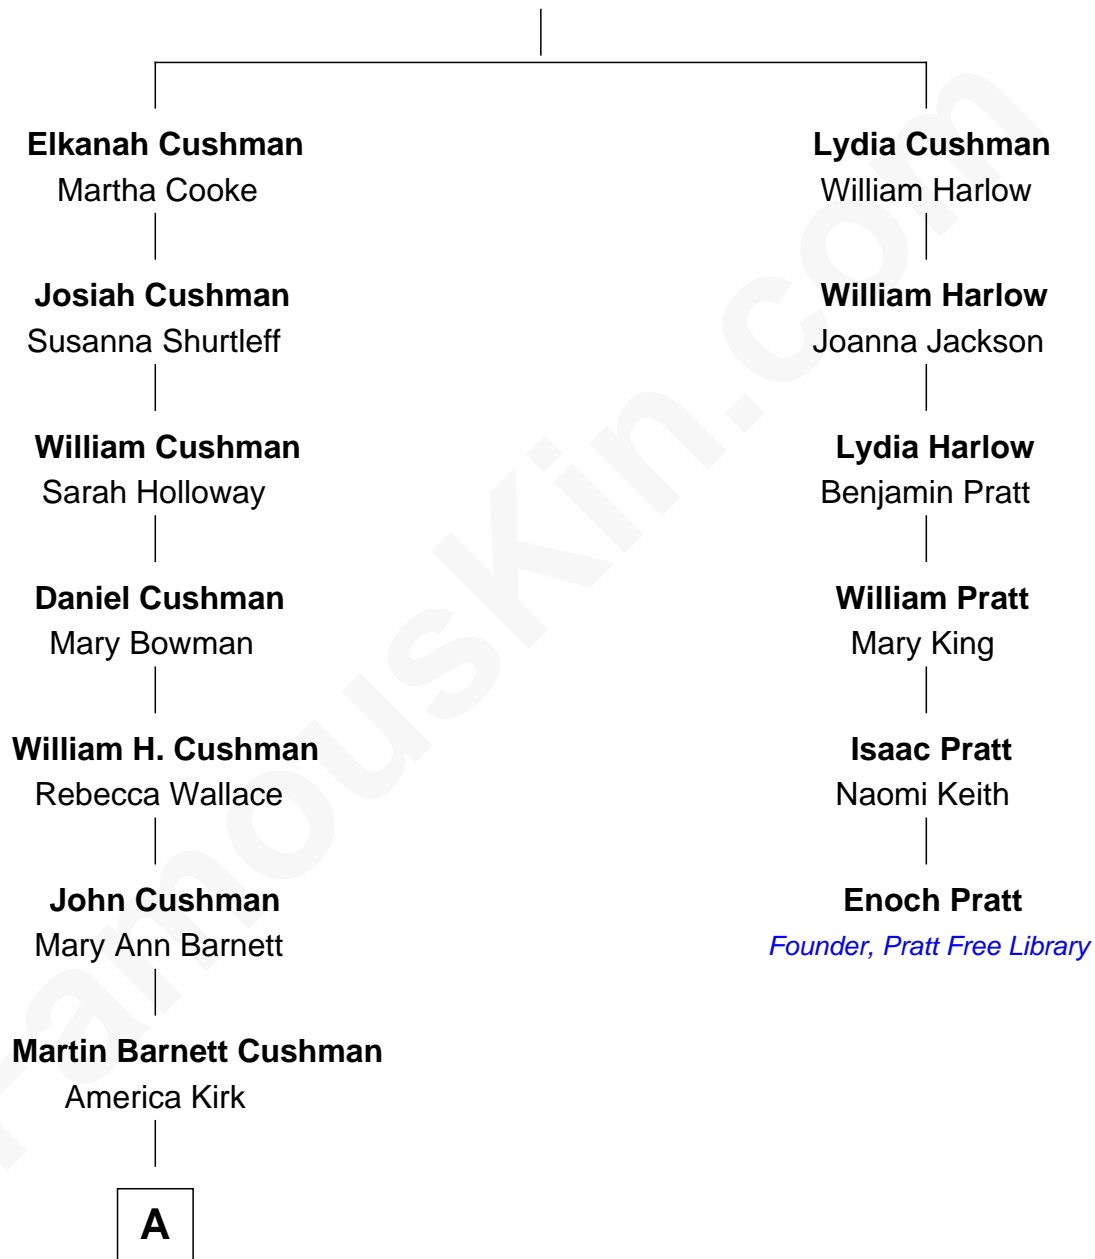

FamousKin.com Relationship Chart of

John Spellman

18th Governor of Washington

5th cousin 3 times removed of

Enoch Pratt

Founder of Enoch Pratt Free Library

Thomas Cushman

Mary Allerton

A

—
Lela A. Cushman
Sterling Bartholomew Spellman

—
John Spellman
18th Governor of Washington

FamousKin.com