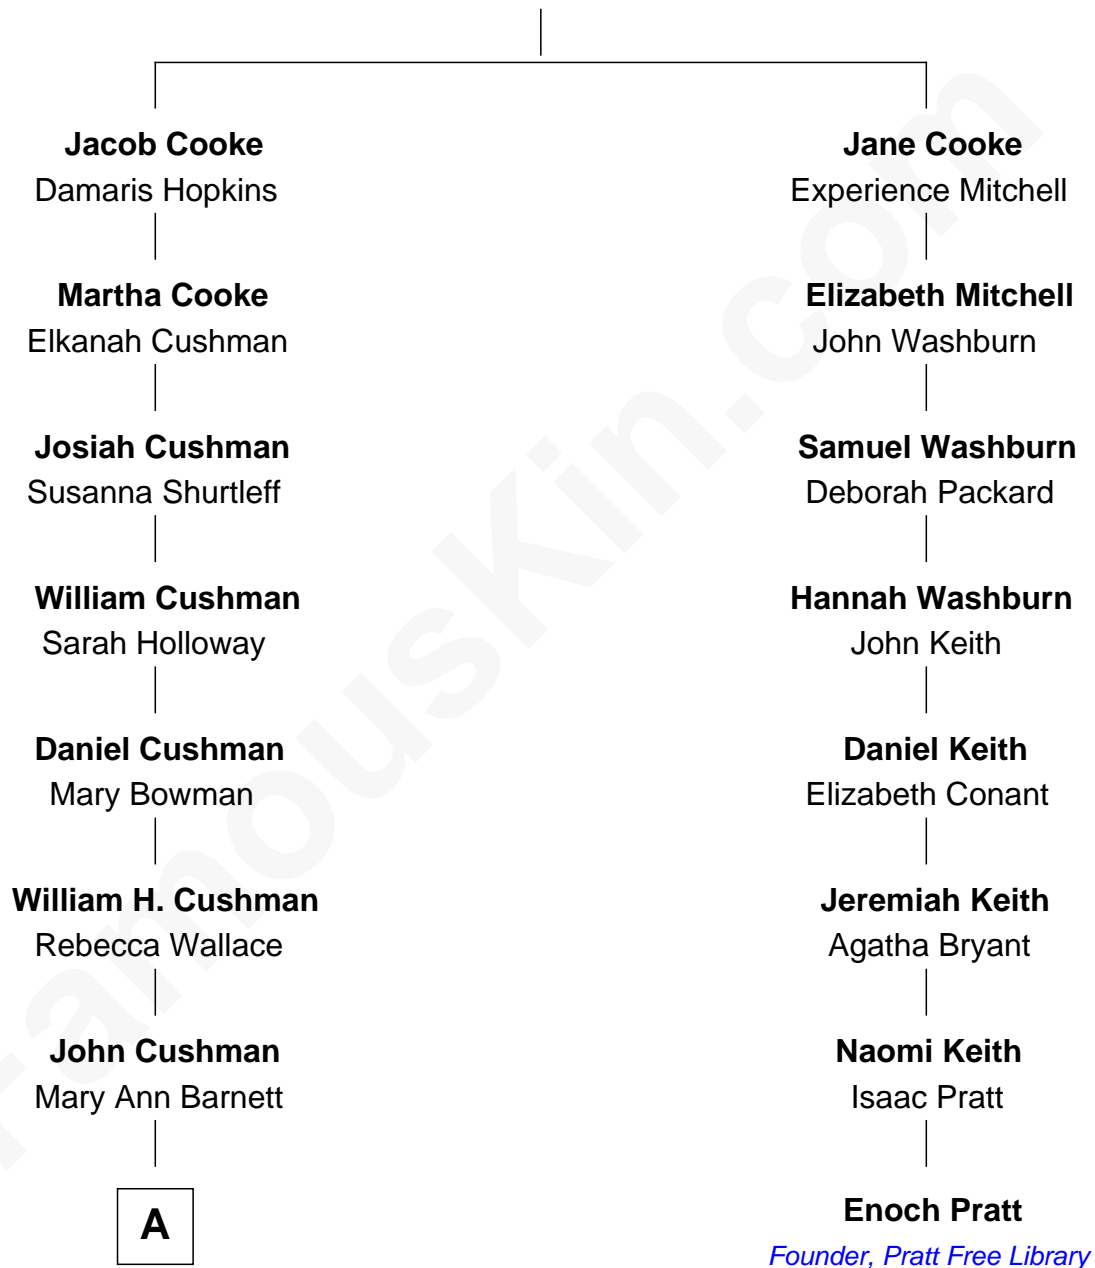

## Relationship Chart of

### John Spellman

18th Governor of Washington

7th cousin 2 times removed of

**Enoch Pratt**

Founder of Enoch Pratt Free Library

**Francis Cooke**  
Hester le Mahieu

**A**

—  
**Martin Barnett Cushman**

America Kirk

—  
**Lela A. Cushman**

Sterling Bartholomew Spellman

—  
**John Spellman**

*18th Governor of Washington*

FamousKin.com