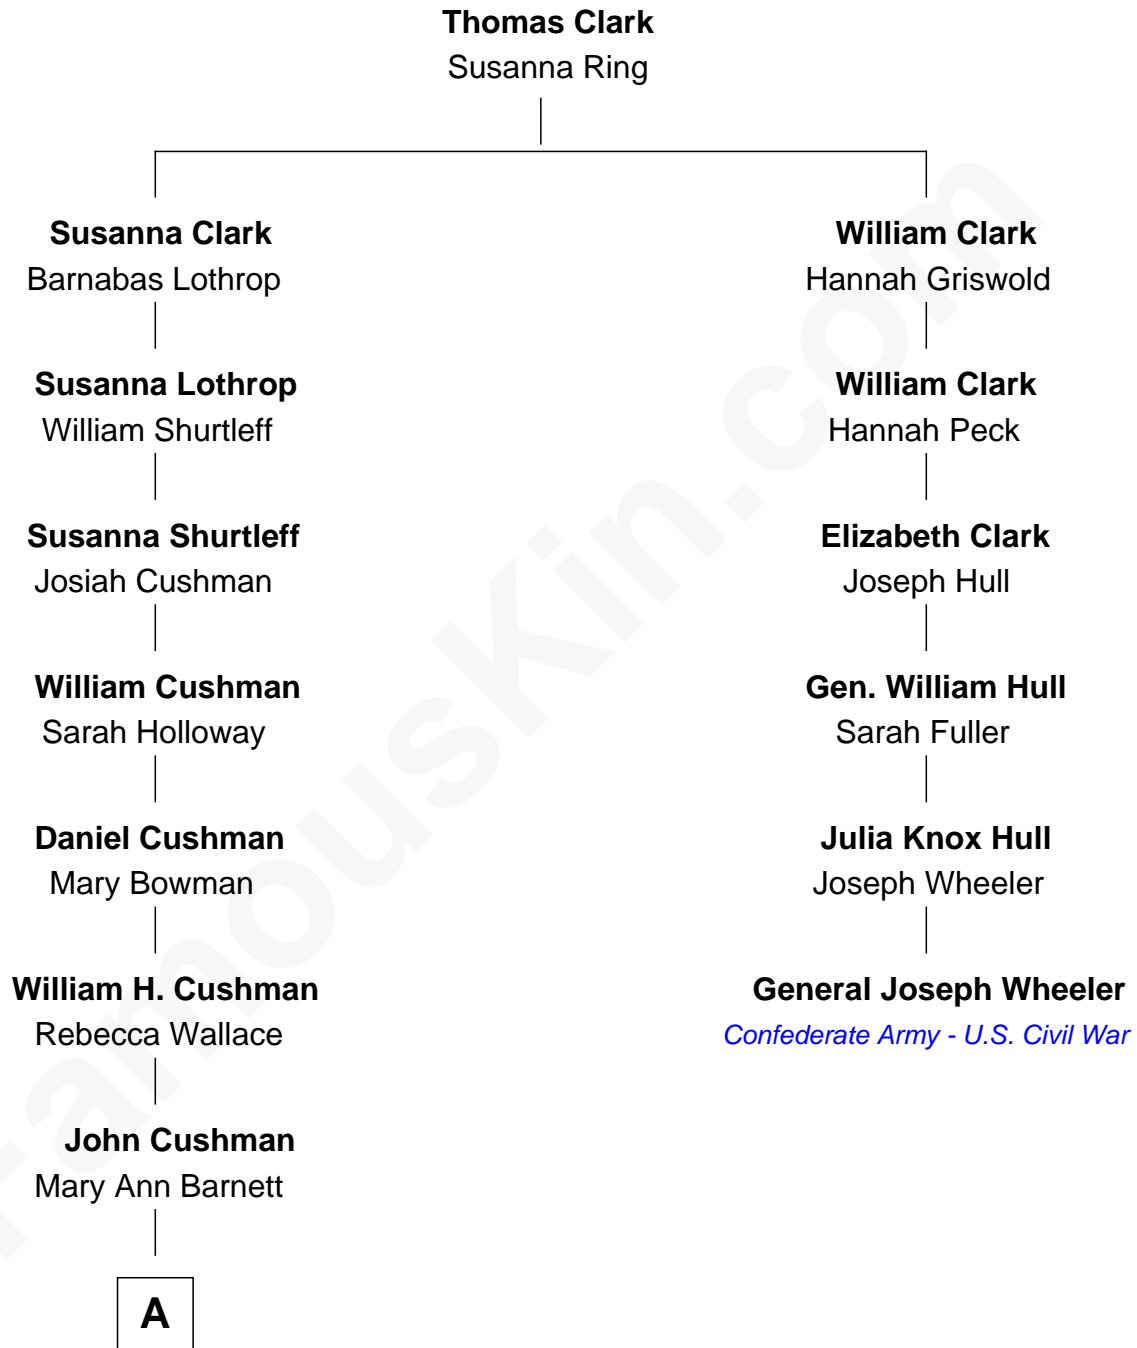

FamousKin.com

Relationship Chart of

John Spellman

18th Governor of Washington

5th cousin 4 times removed of

General Joseph Wheeler

Confederate Army - U.S. Civil War

A

—
Martin Barnett Cushman

America Kirk

—
Lela A. Cushman

Sterling Bartholomew Spellman

—
John Spellman

18th Governor of Washington

FamousKin.com