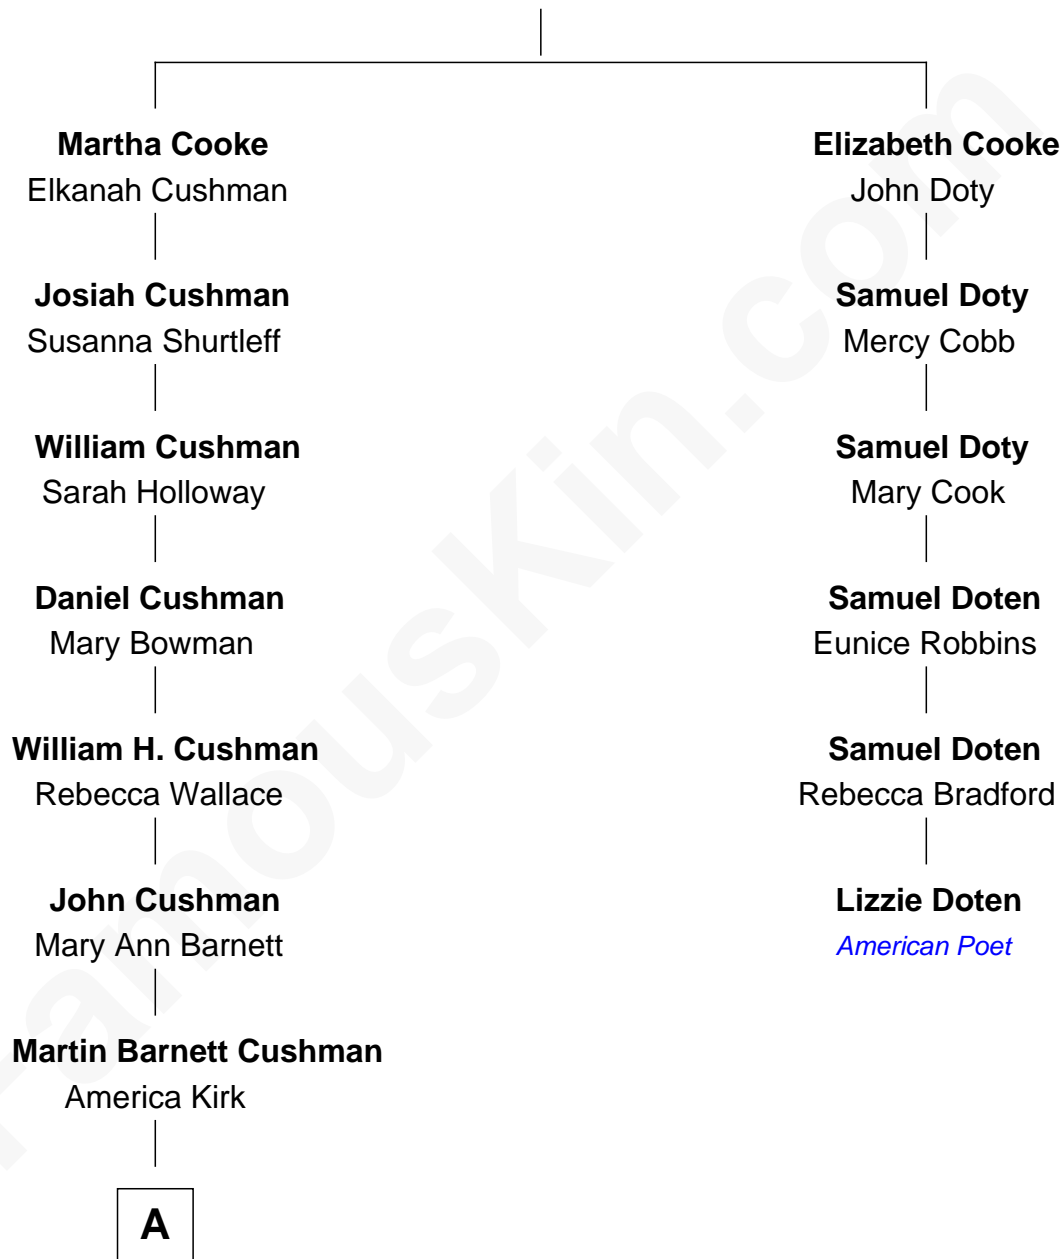

FamousKin.com

Relationship Chart of

John Spellman

18th Governor of Washington

5th cousin 3 times removed of

Lizzie Doten

American Poet

Jacob Cooke
Damaris Hopkins

A

—
Lela A. Cushman
Sterling Bartholomew Spellman

—
John Spellman
18th Governor of Washington

FamousKin.com