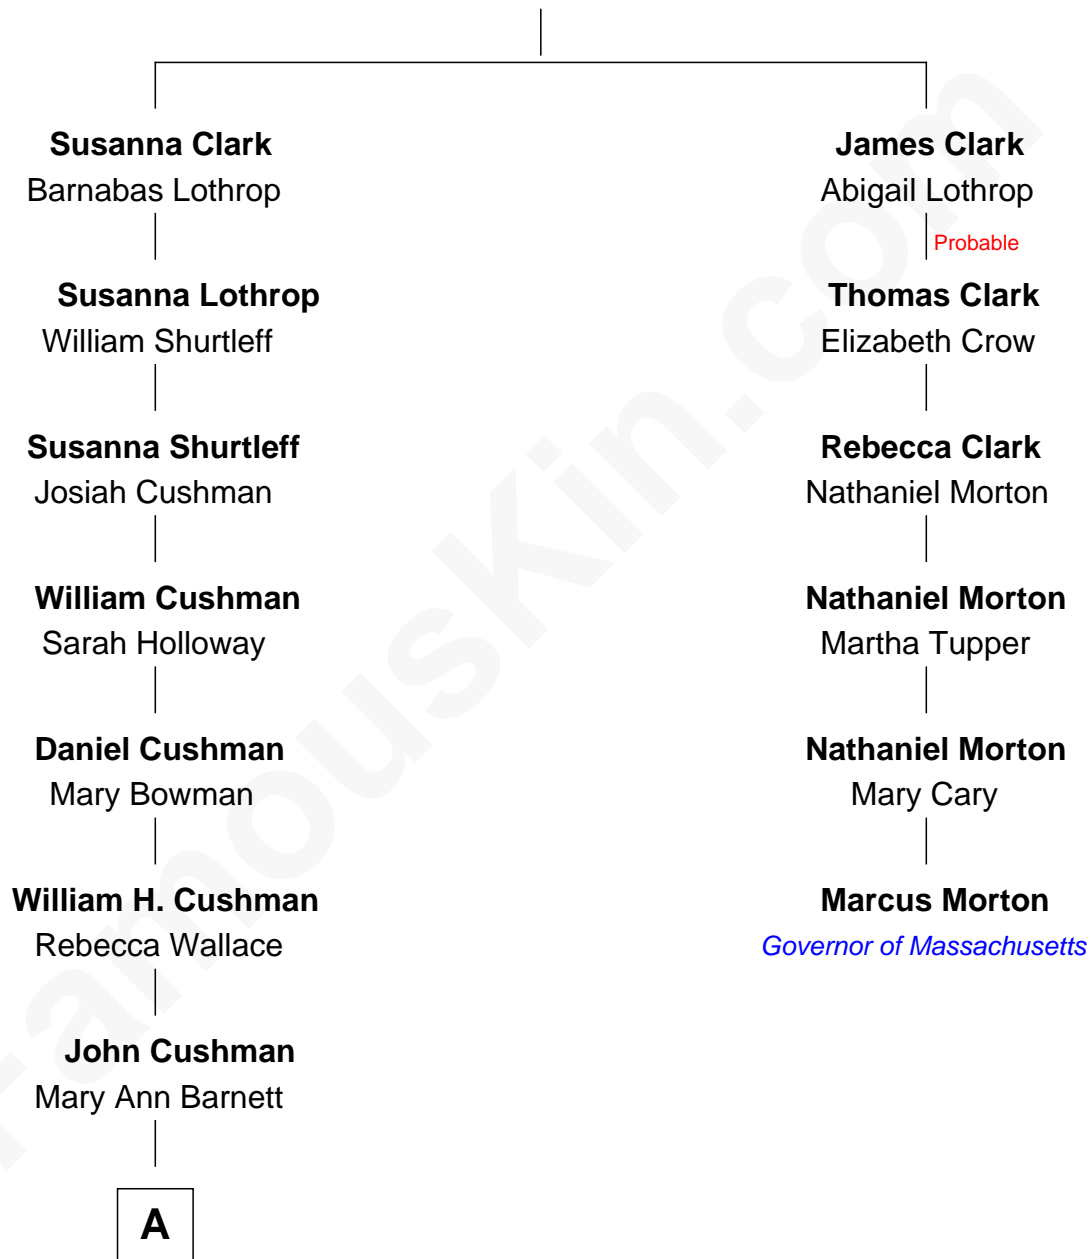

FamousKin.com Relationship Chart of

John Spellman

18th Governor of Washington

5th cousin 4 times removed of

Marcus Morton

16th and 18th Governor of Massachusetts

Thomas Clark

Susanna Ring

A

—
Martin Barnett Cushman

America Kirk

—
Lela A. Cushman

Sterling Bartholomew Spellman

—
John Spellman

18th Governor of Washington

FamousKin.com