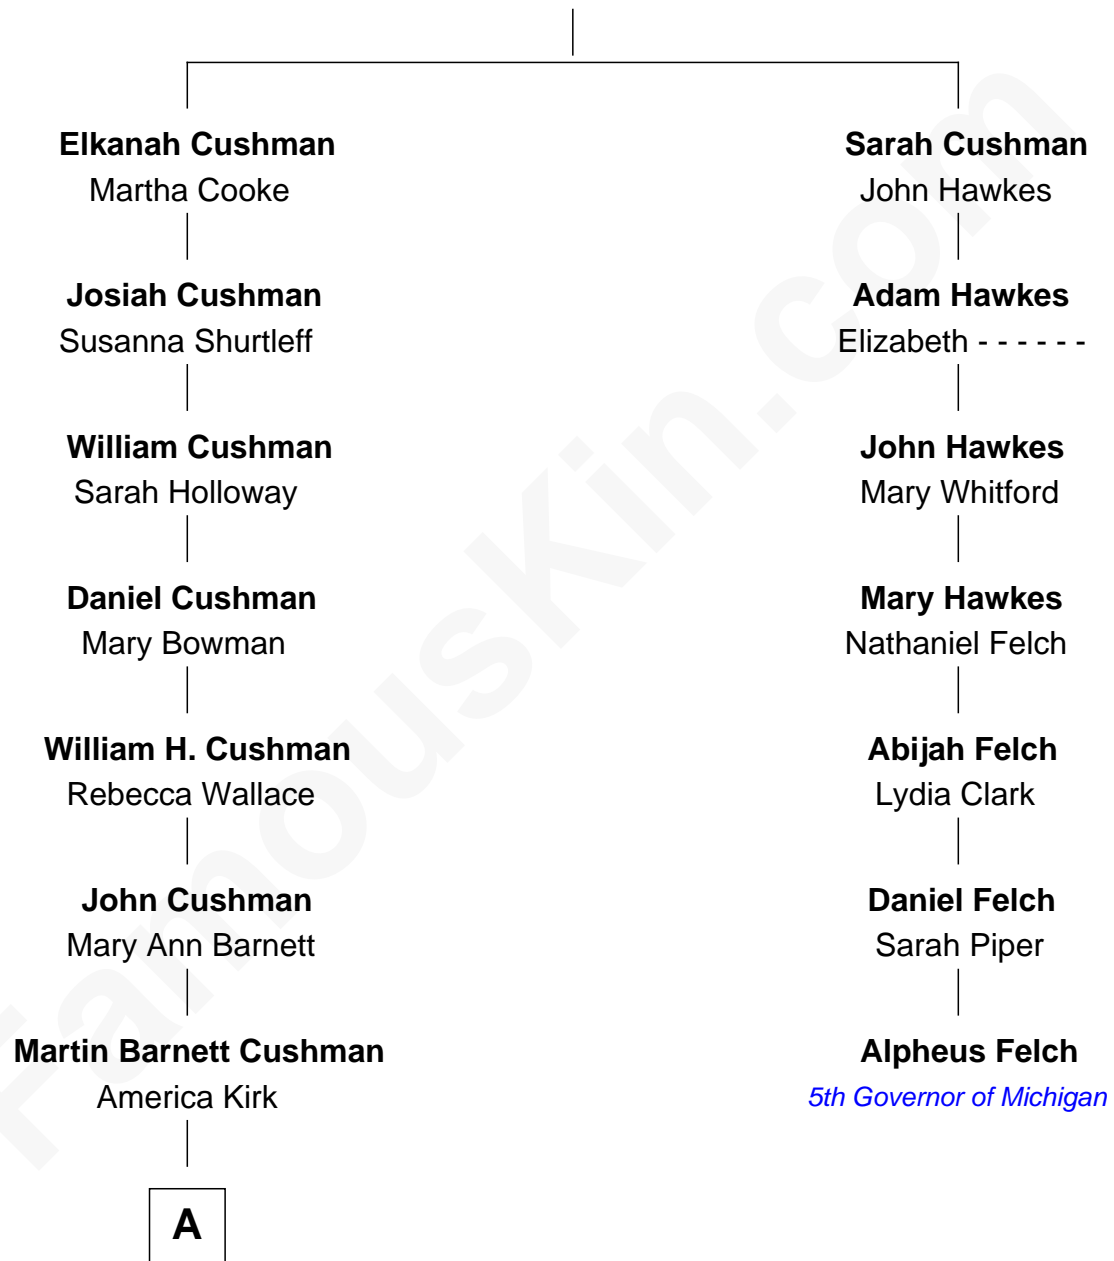

FamousKin.com

Relationship Chart of

John Spellman

18th Governor of Washington

6th cousin 2 times removed of

Alpheus Felch

5th Governor of Michigan

Thomas Cushman

Mary Allerton

A

—
Lela A. Cushman
Sterling Bartholomew Spellman

—
John Spellman
18th Governor of Washington

FamousKin.com