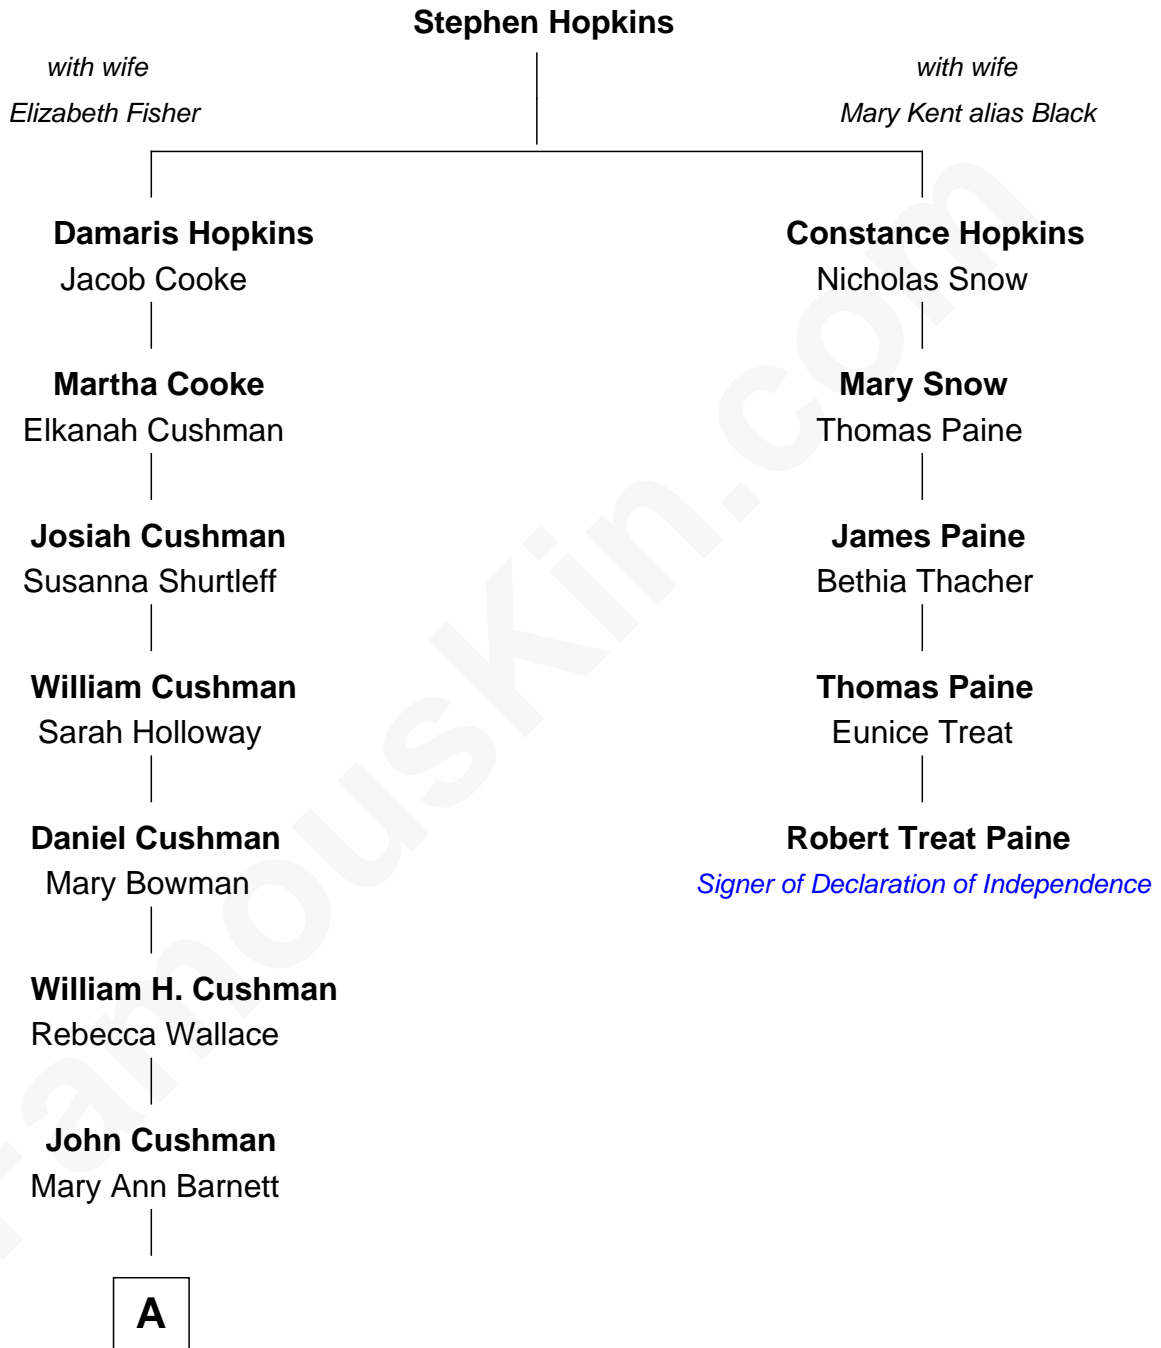

FamousKin.com

Relationship Chart of

John Spellman

18th Governor of Washington

4th cousin 5 times removed of

Robert Treat Paine

Signer of the Declaration of Independence

A

—
Martin Barnett Cushman

America Kirk

—
Lela A. Cushman

Sterling Bartholomew Spellman

—
John Spellman

18th Governor of Washington

FamousKin.com