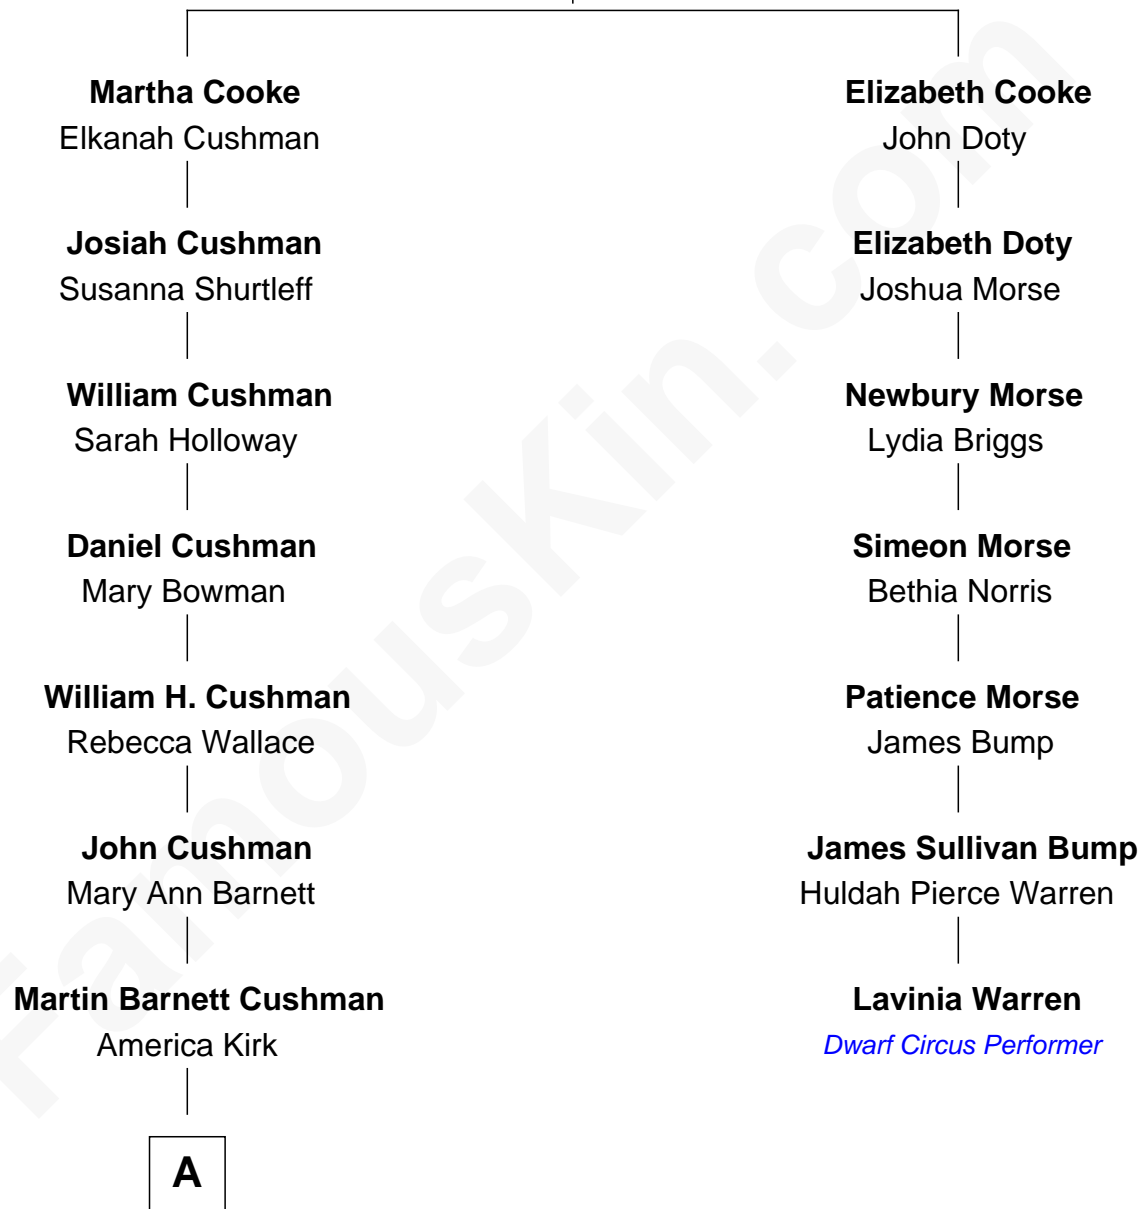

FamousKin.com Relationship Chart of

John Spellman

18th Governor of Washington

6th cousin 2 times removed of

Lavinia Warren

Dwarf Circus Performer

Jacob Cooke
Damaris Hopkins

A

—
Lela A. Cushman
Sterling Bartholomew Spellman

—
John Spellman
18th Governor of Washington

FamousKin.com