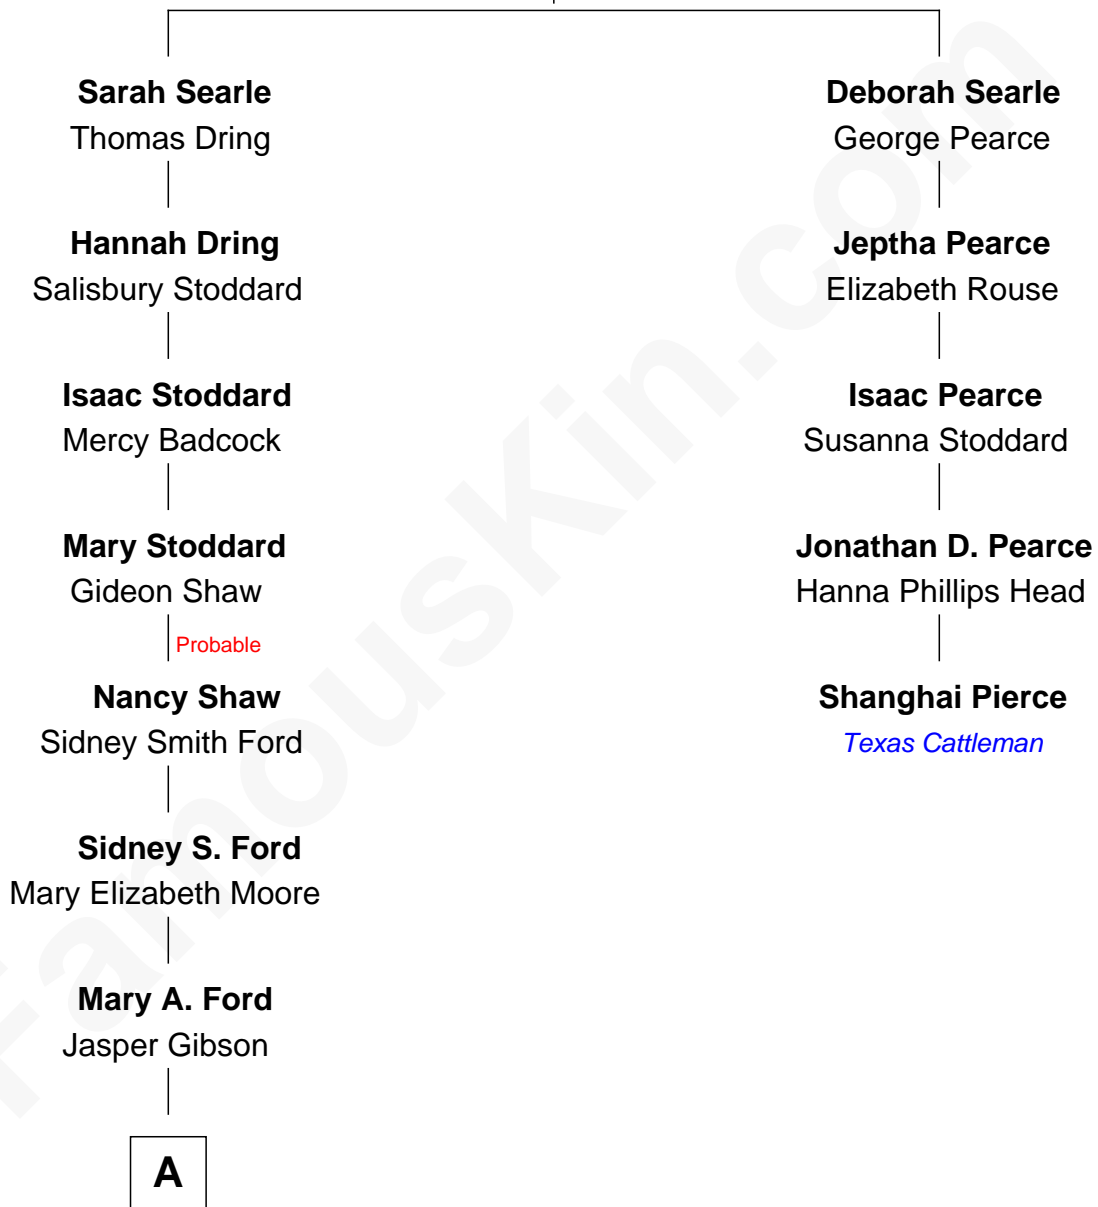

# FamousKin.com Relationship Chart of

**Kurt Cobain**

*Singer and Songwriter*

4th cousin 6 times removed of

**Shanghai Pierce**

*Texas Cattleman*

**Nathaniel Searle**

Sarah Rogers

**A**

—  
**Grace Almeda Gibson**  
John James Arthur Cobain

—  
**Leland Elmer Cobain**  
Iris Maxine LeBrot

—  
**Donald Leland Cobain**  
Wendy Elizabeth Fradenburg

—  
**Kurt Cobain**  
*Singer and Songwriter*

FamousKin.com